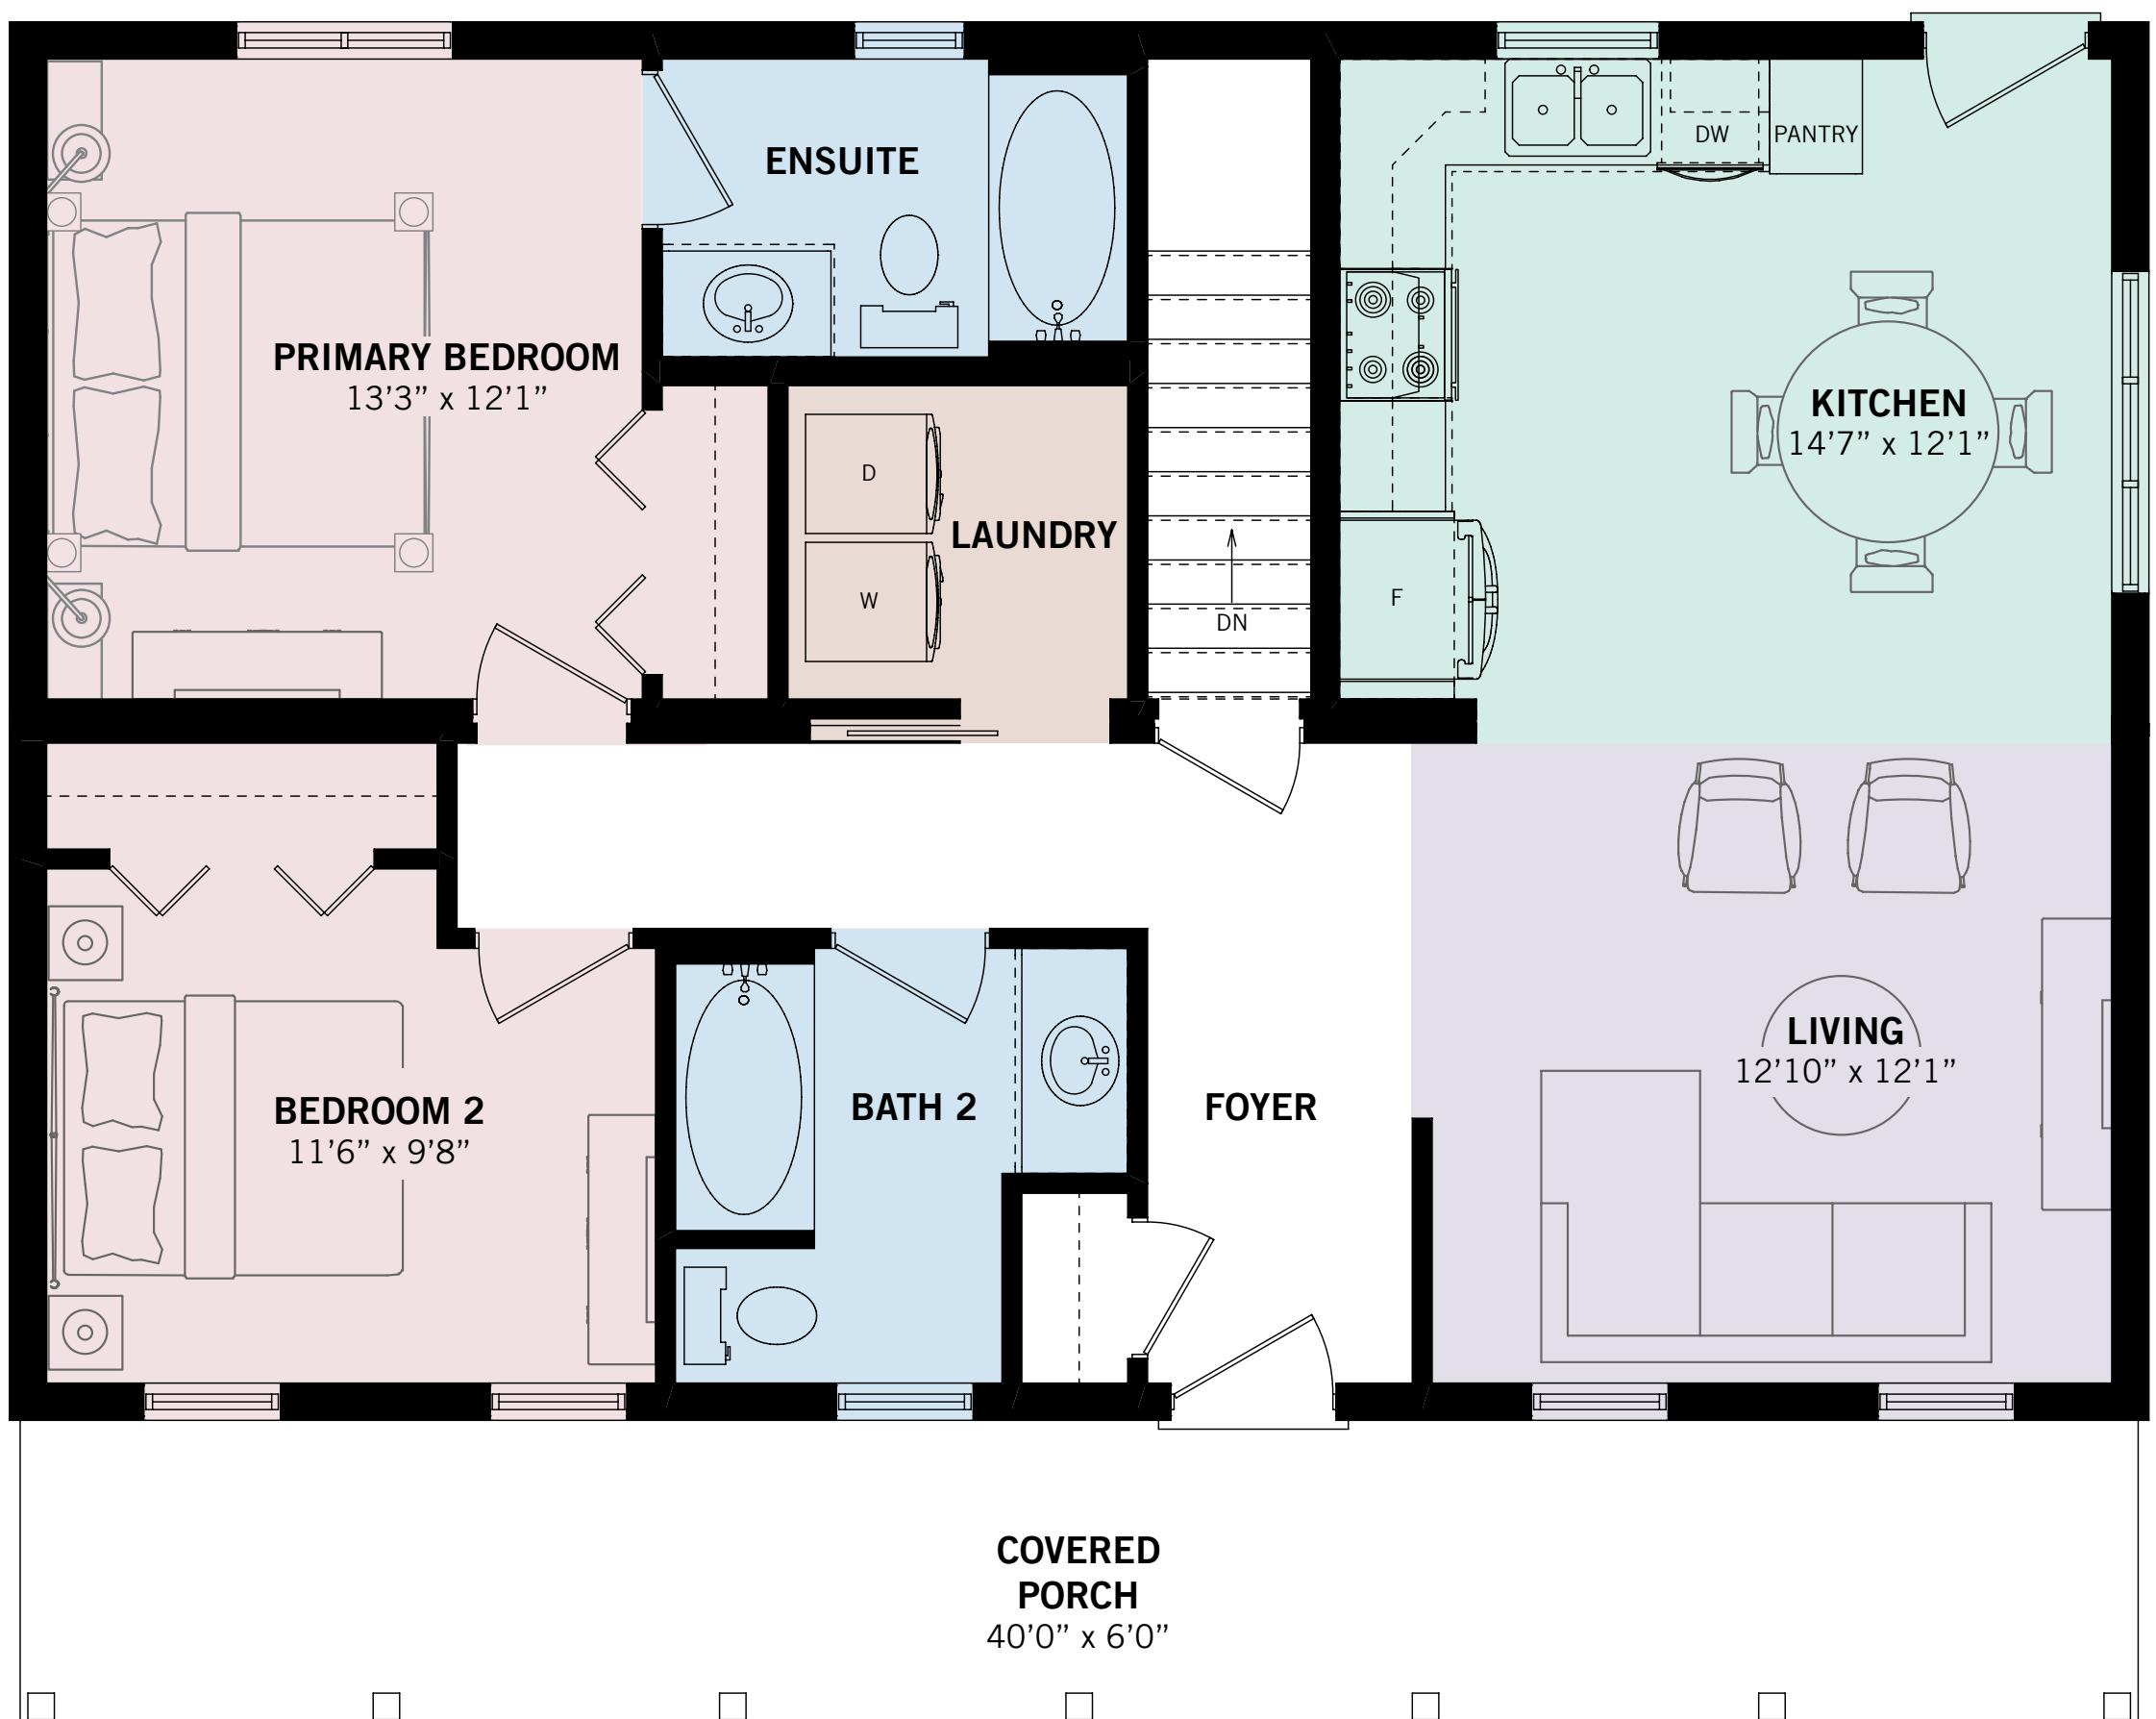

1,040 SQ. FT. (40' X 32')

**THE
HOMESTEADER**

BUNGALOW COLLECTION
COMPACT ELEGANCE

2 BEDS | 2 BATHS

Renderings are artist's concept and for visual representation only. Some optional features shown. Sizes and finishes may vary. All floorplans may be reversed to suit different configurations as per lot specifications. Decks, exterior railings and stairs are optional. E.&O.E.