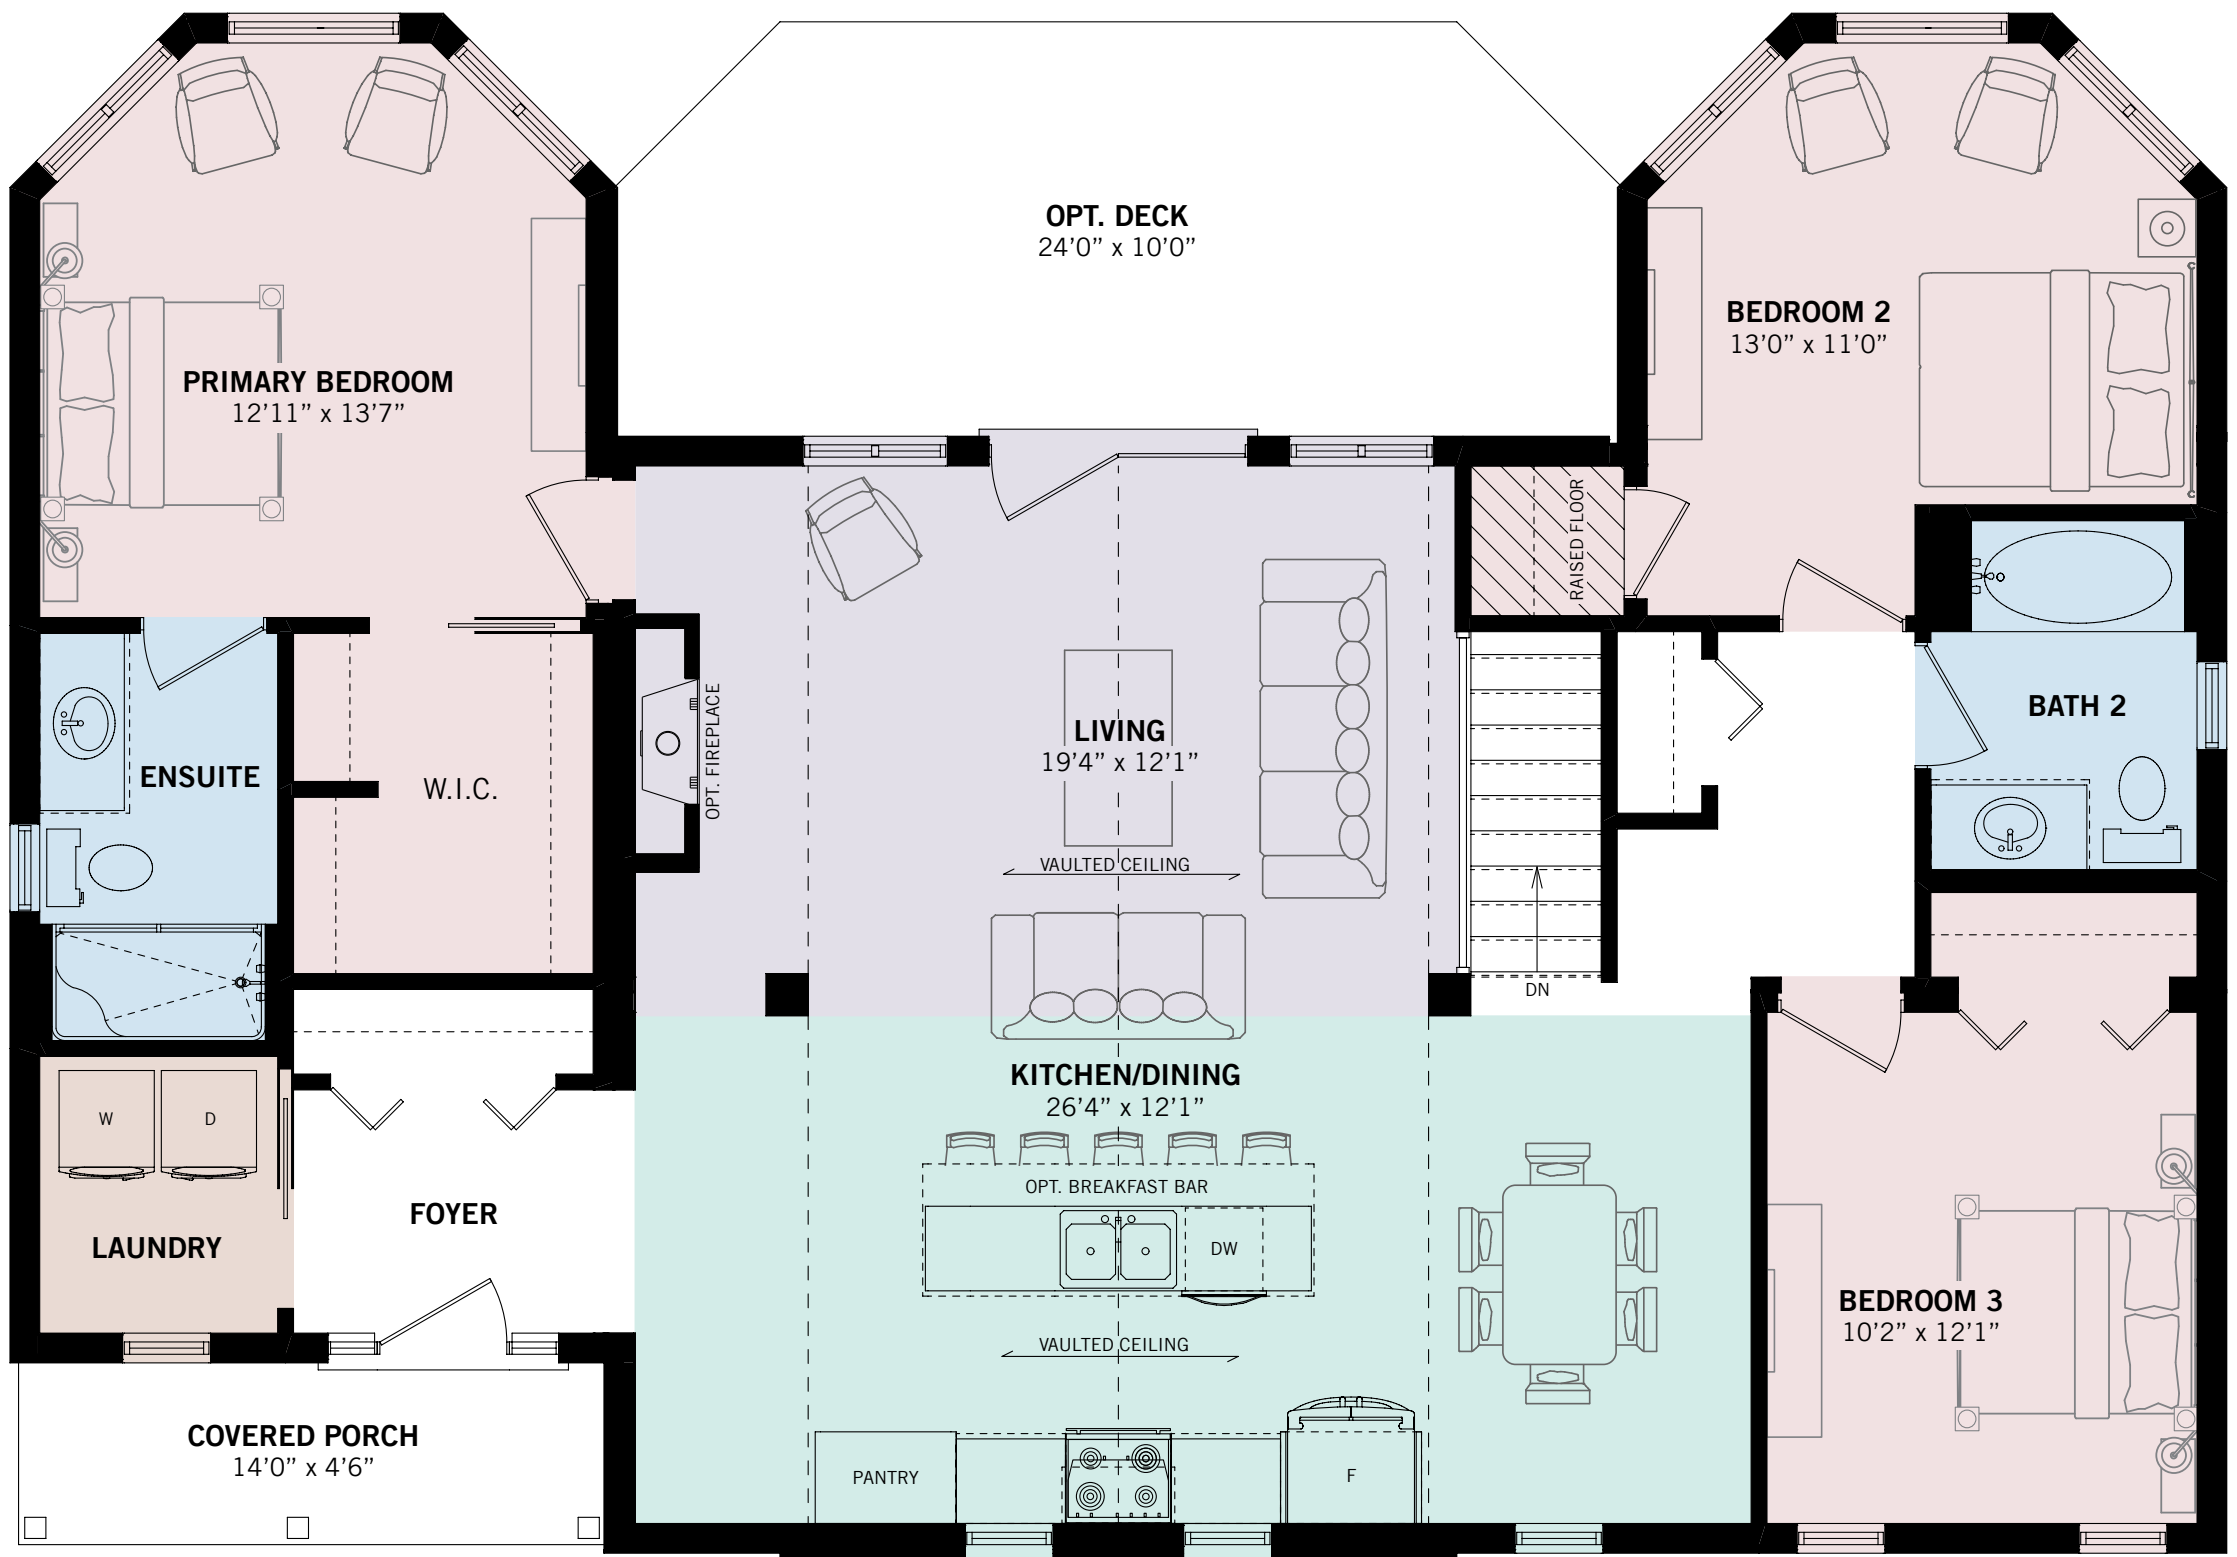

1,536 SQ. FT. (52' X 36')

THE TRENT B

COTTAGE COLLECTION
A COTTAGE WITH CHARACTER

3 BEDS | 2 BATHS