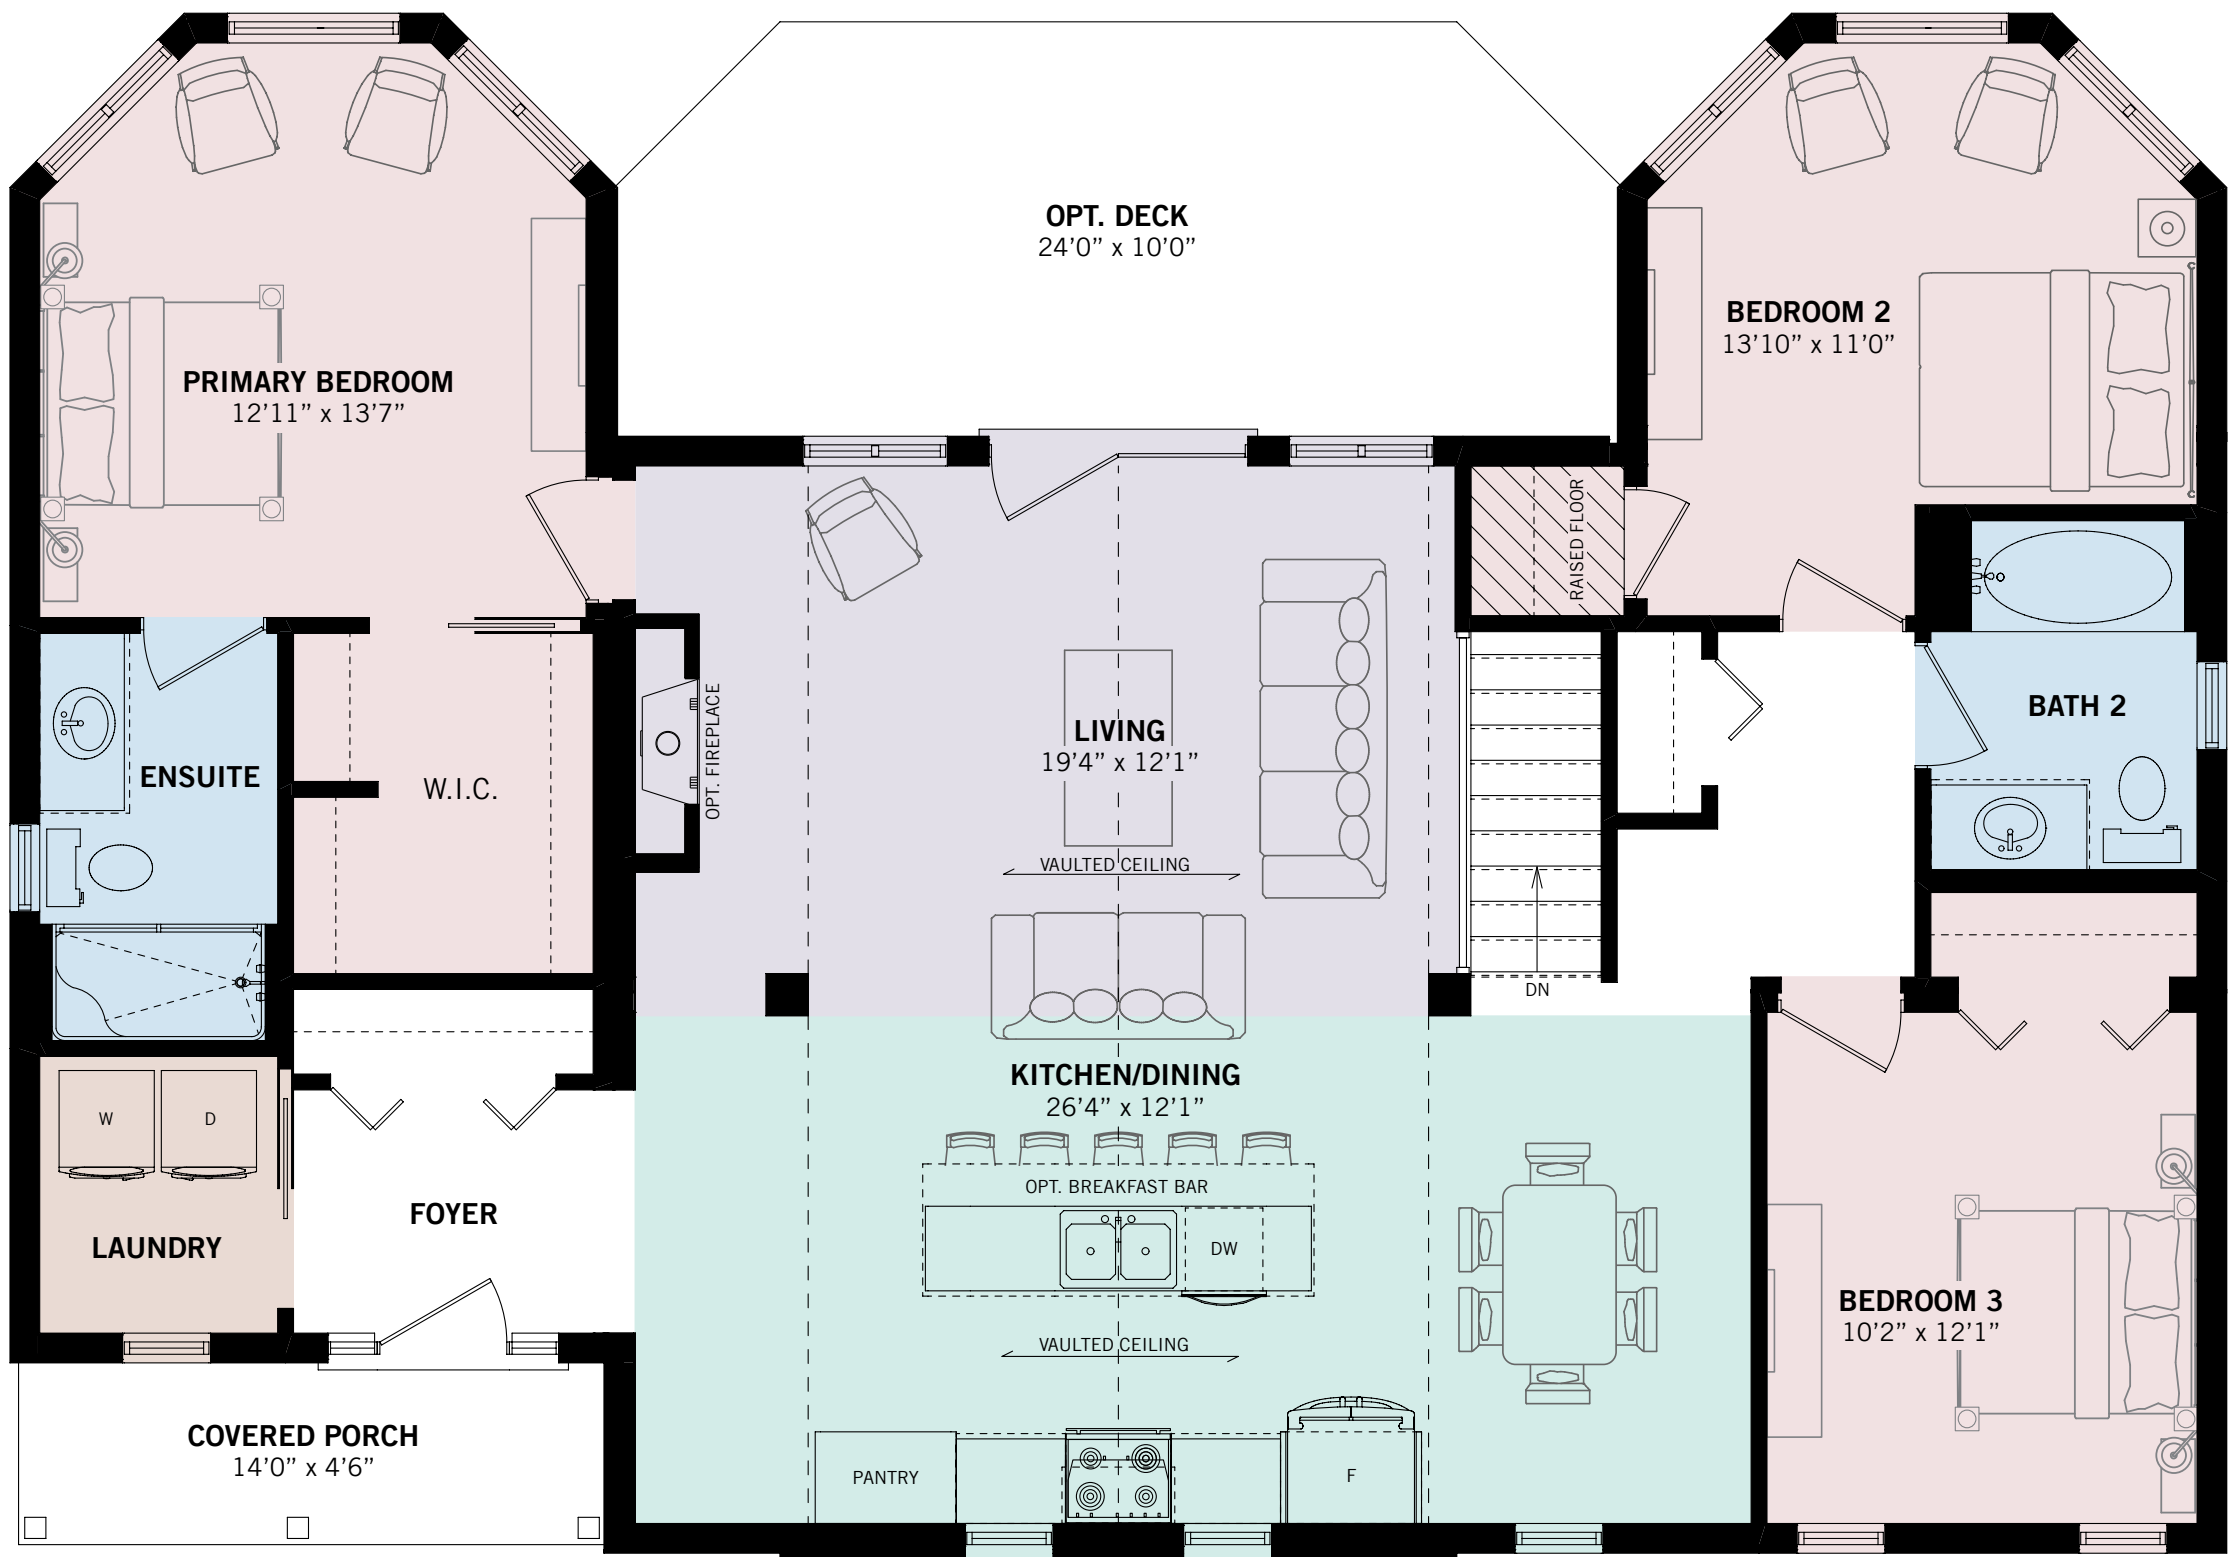

1,536 SQ. FT. (52' X 36')

THE TRENT B

COTTAGE COLLECTION
A COTTAGE WITH CHARACTER

3 BEDS | 2 BATHS