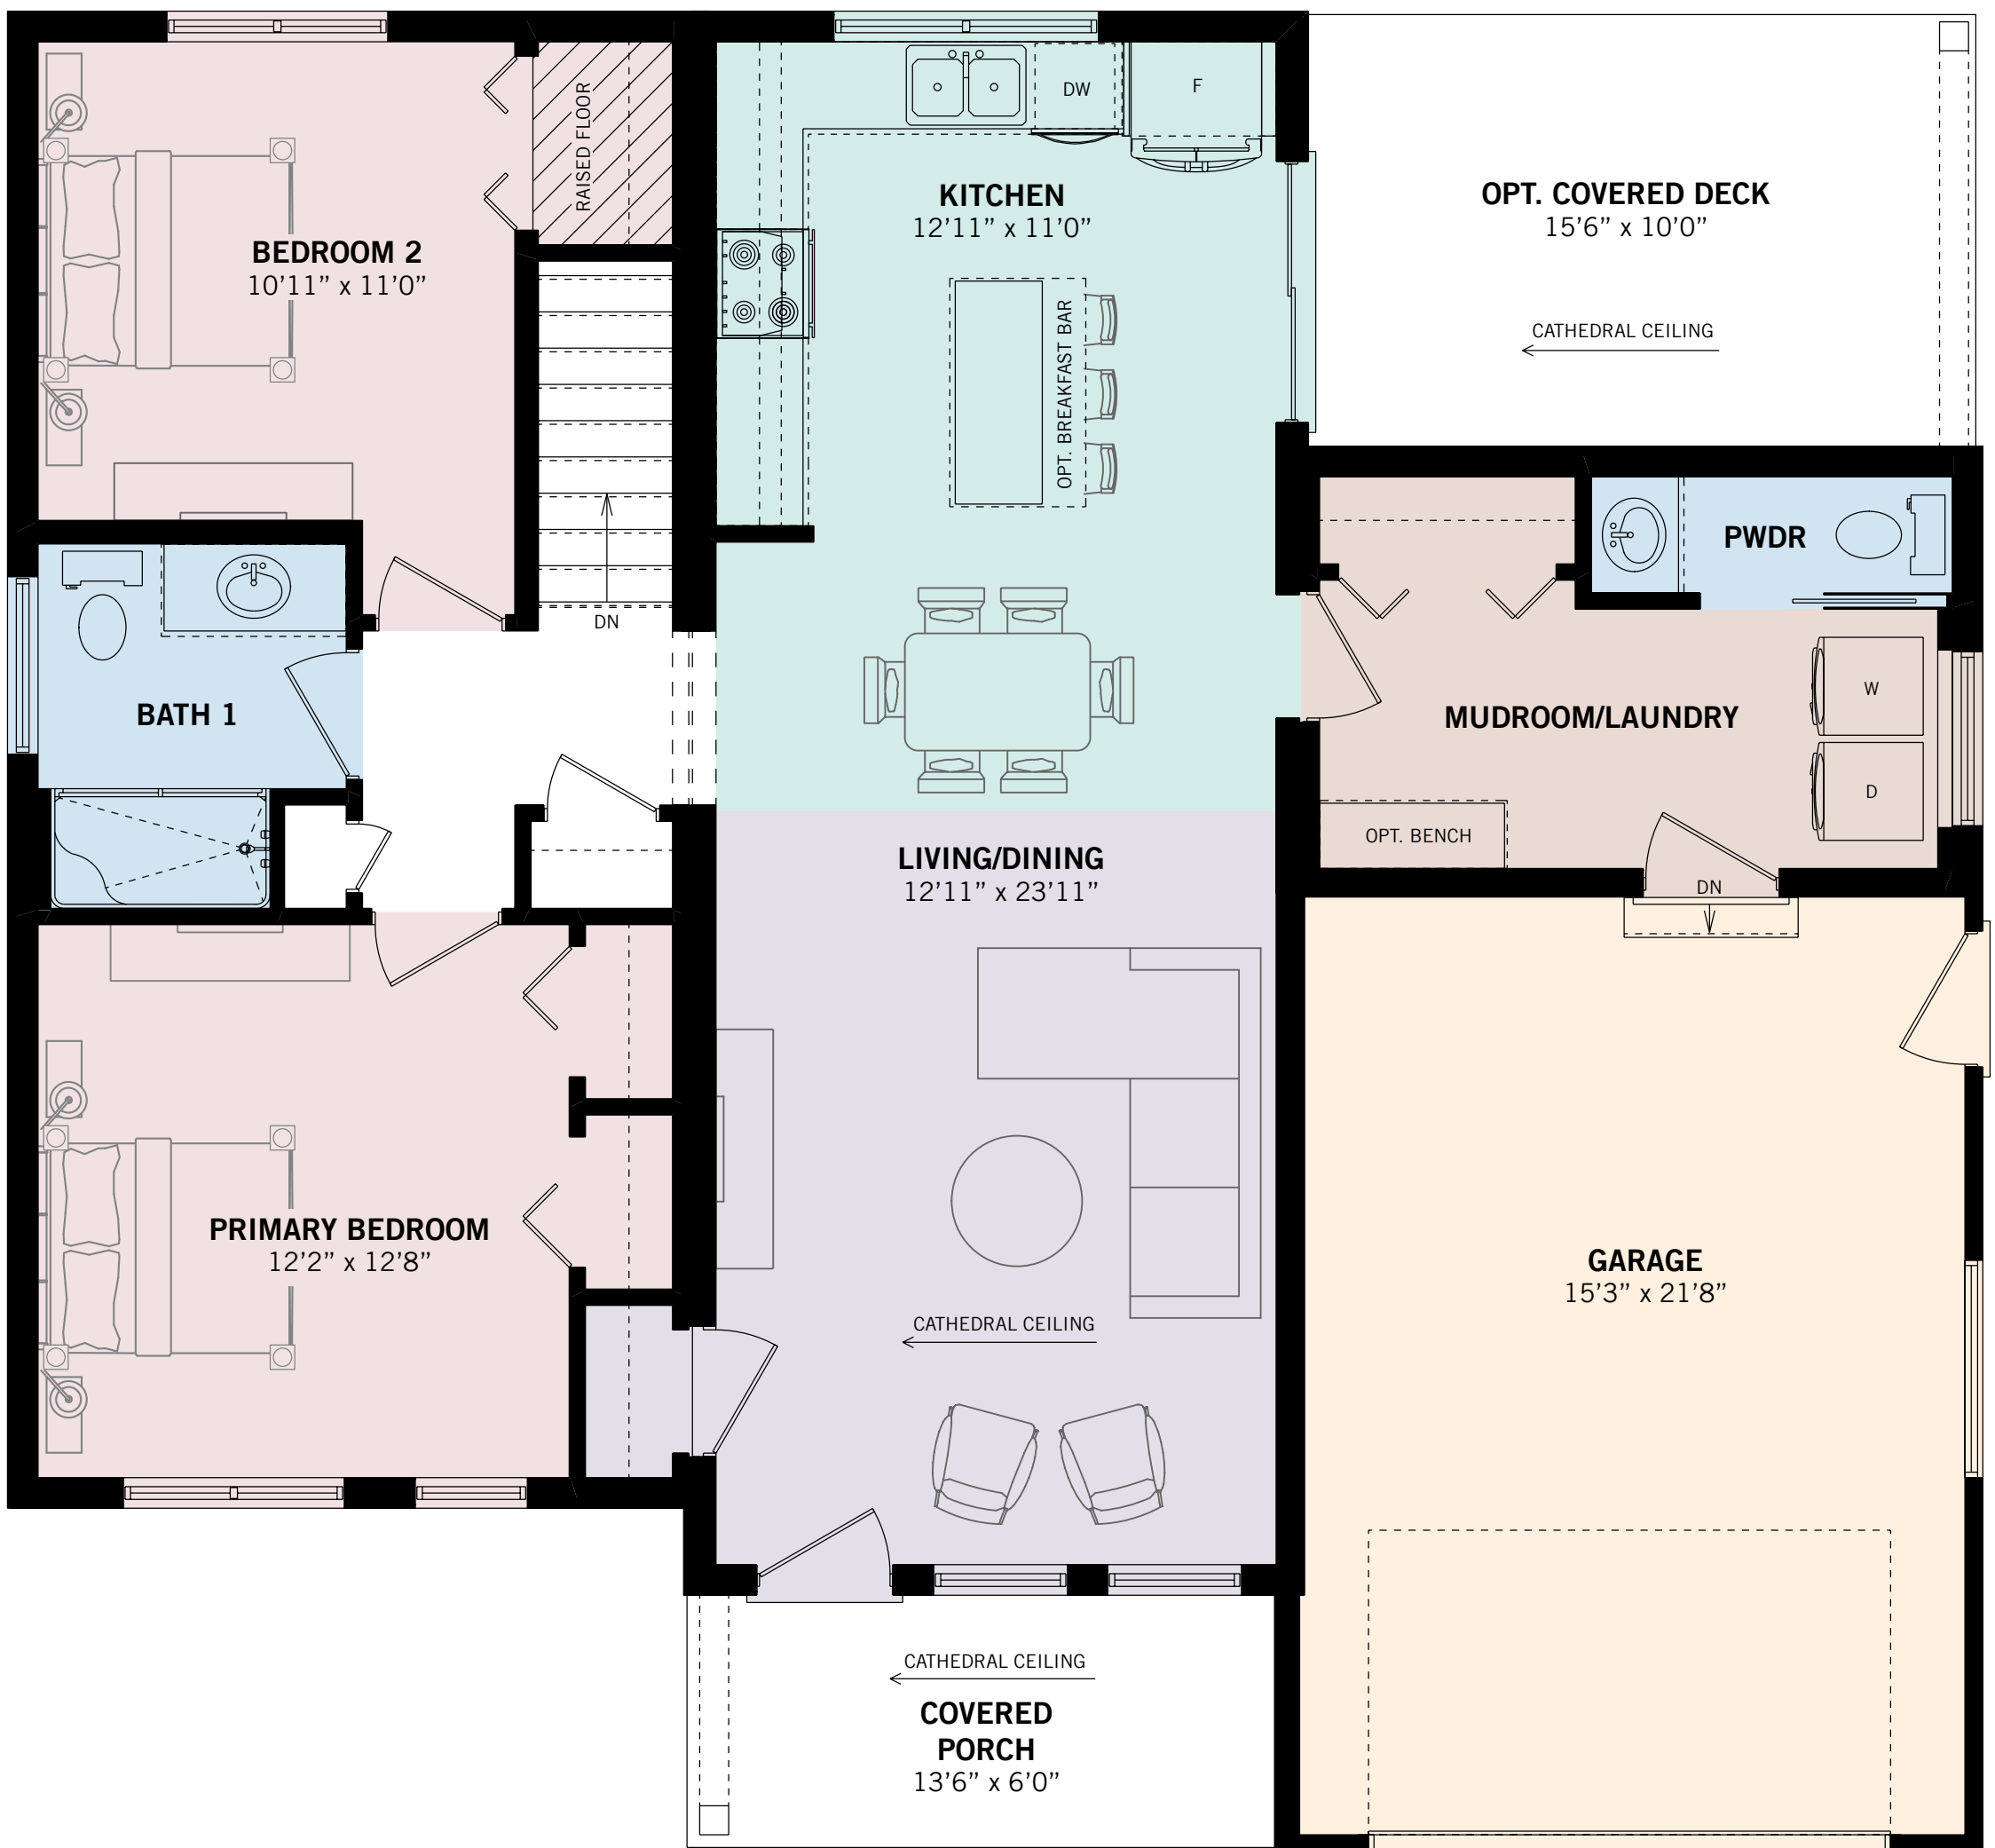

THE SEVERN A

COTTAGE COLLECTION
CONTEMPORARY COTTAGE

2 BEDS | 1.5 BATHS

1,185 SQ. FT. (45' X 42')