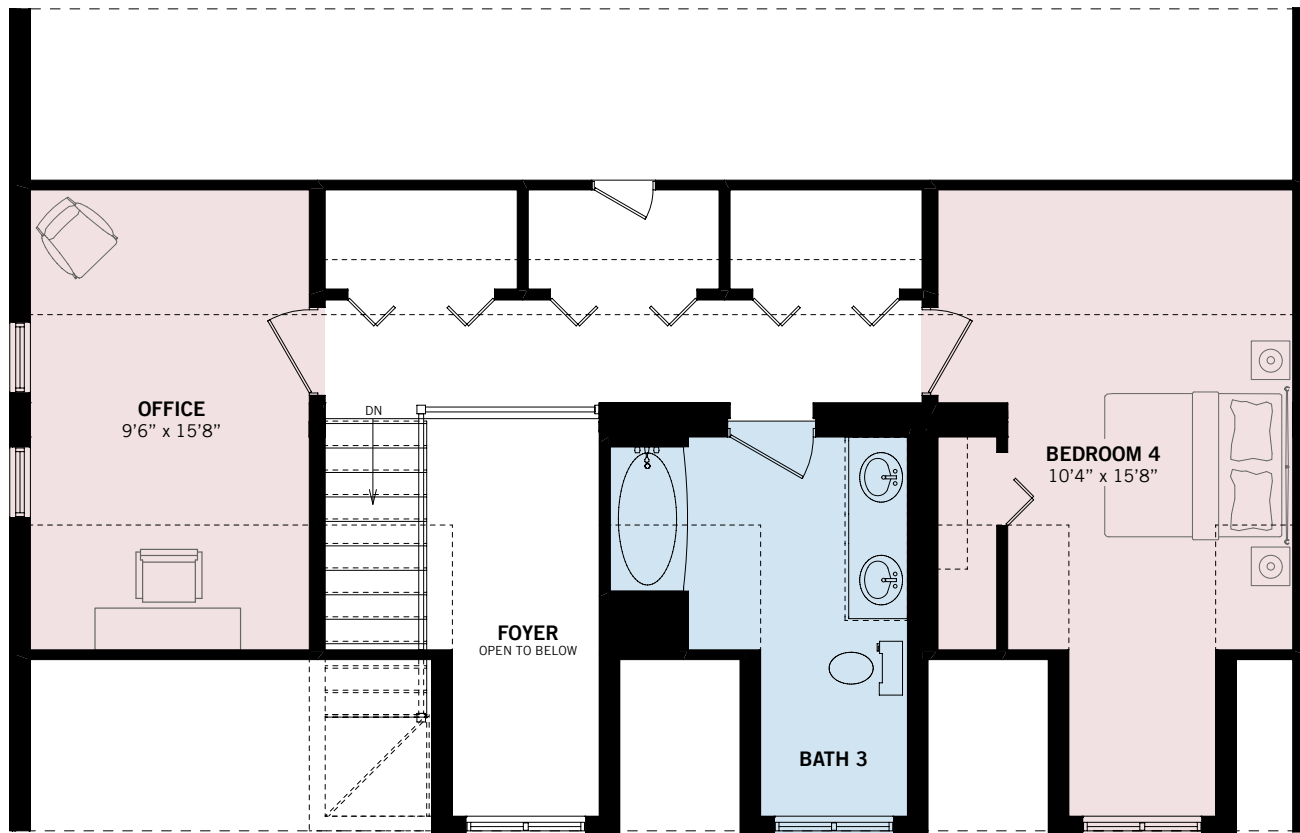

SECOND FLOOR