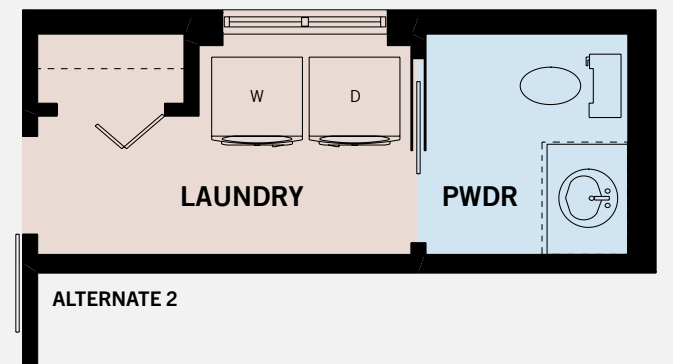

THE MUSKOKA

COTTAGE COLLECTION
LAKESIDE LUXURY

3 BEDS | 2 BATHS

1,557 SQ. FT. (55' X 37')