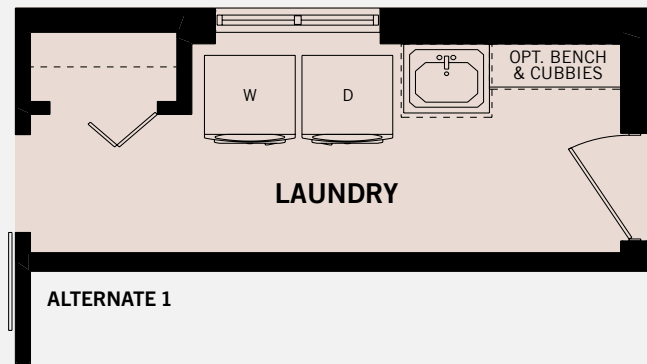

THE MUSKOKA

COTTAGE COLLECTION
LAKESIDE LUXURY

3 BEDS | 2 BATHS

1,557 SQ. FT. (55' X 37')