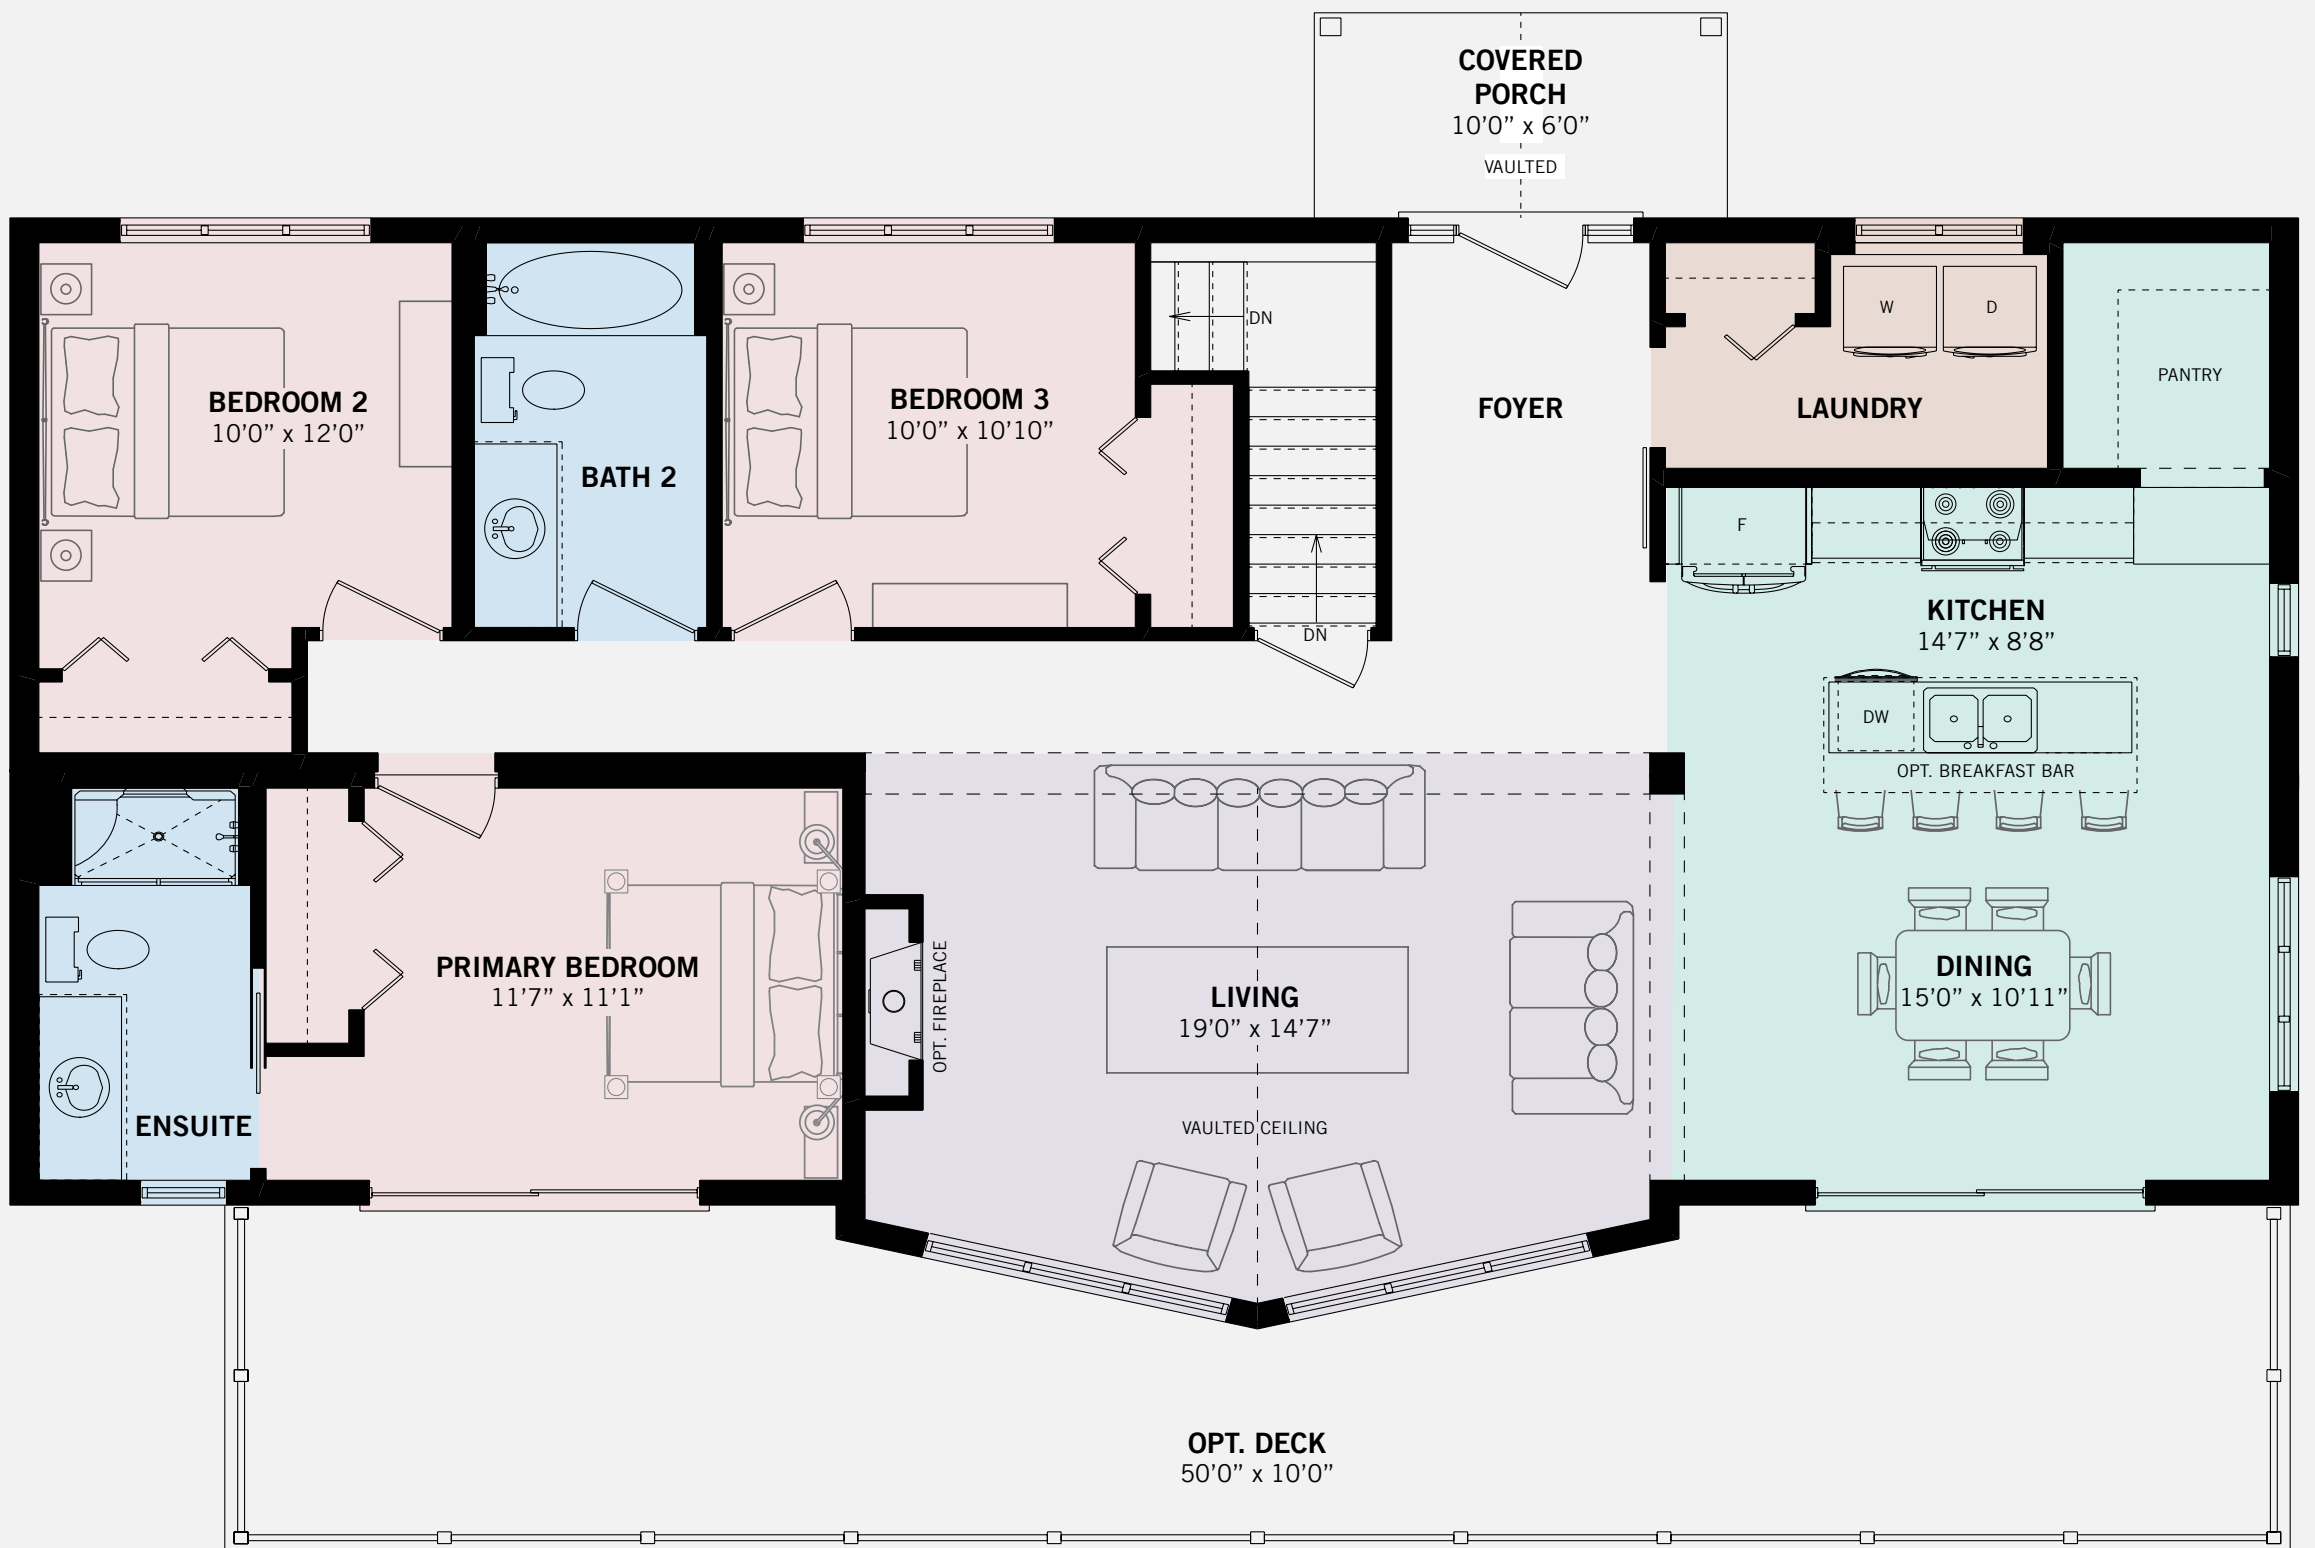

THE MUSKOKA

COTTAGE COLLECTION
LAKESIDE LUXURY

3 BEDS | 2 BATHS

1,557 SQ. FT. (55' X 37')