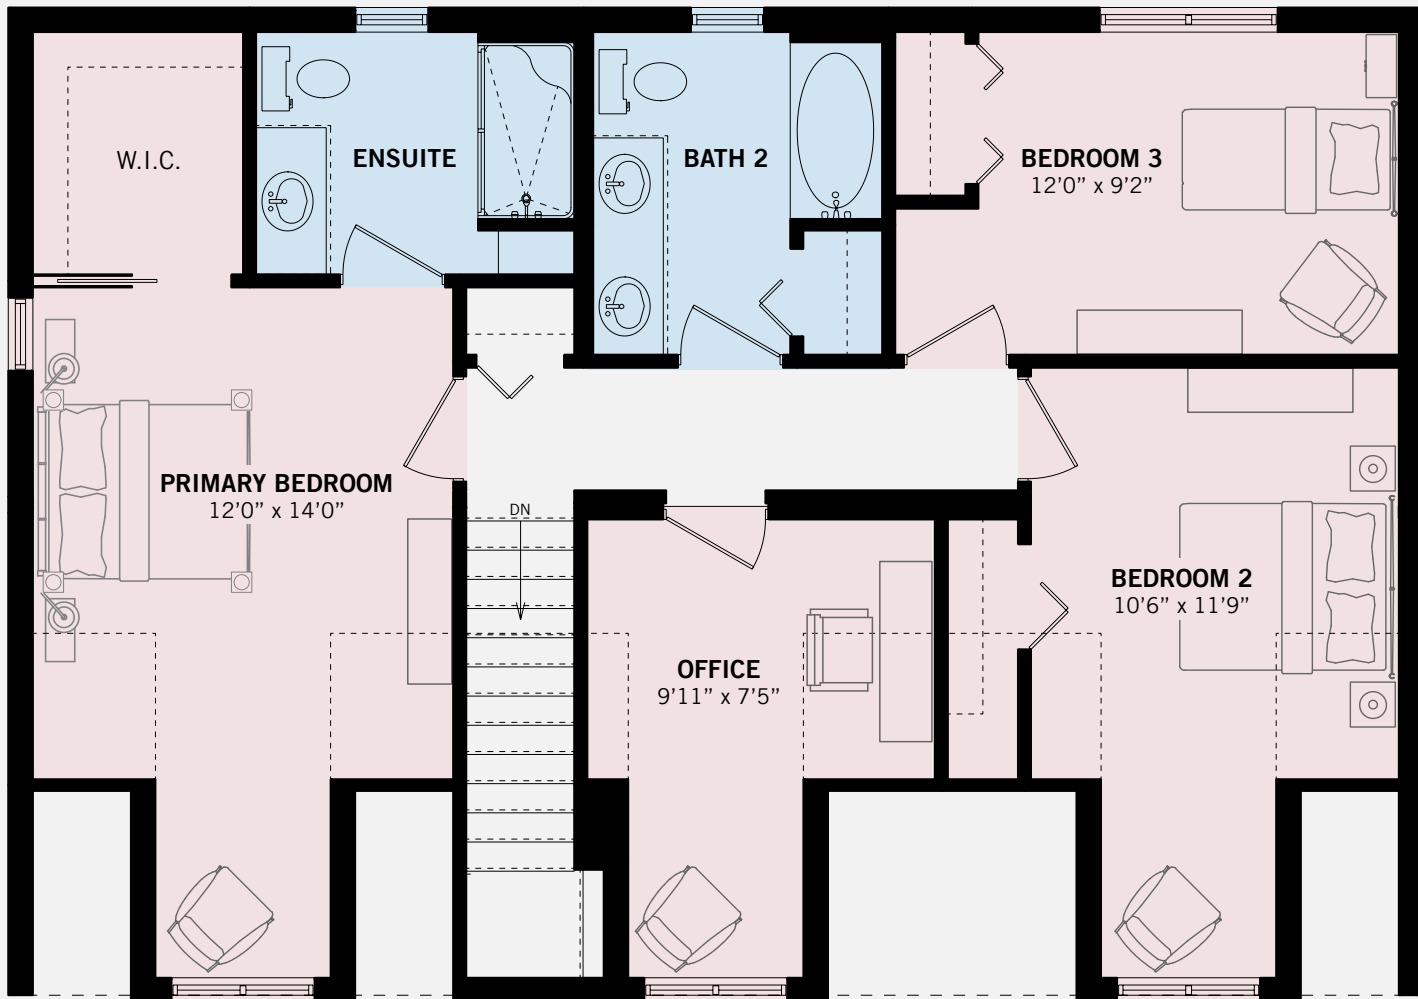

SECOND FLOOR