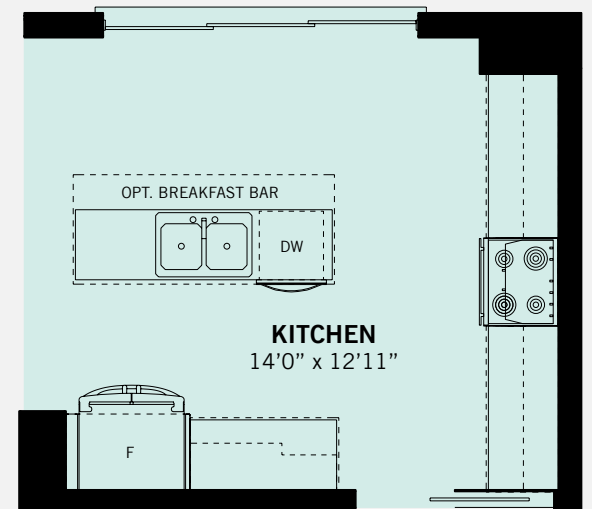

OPT. KITCHEN LAYOUT