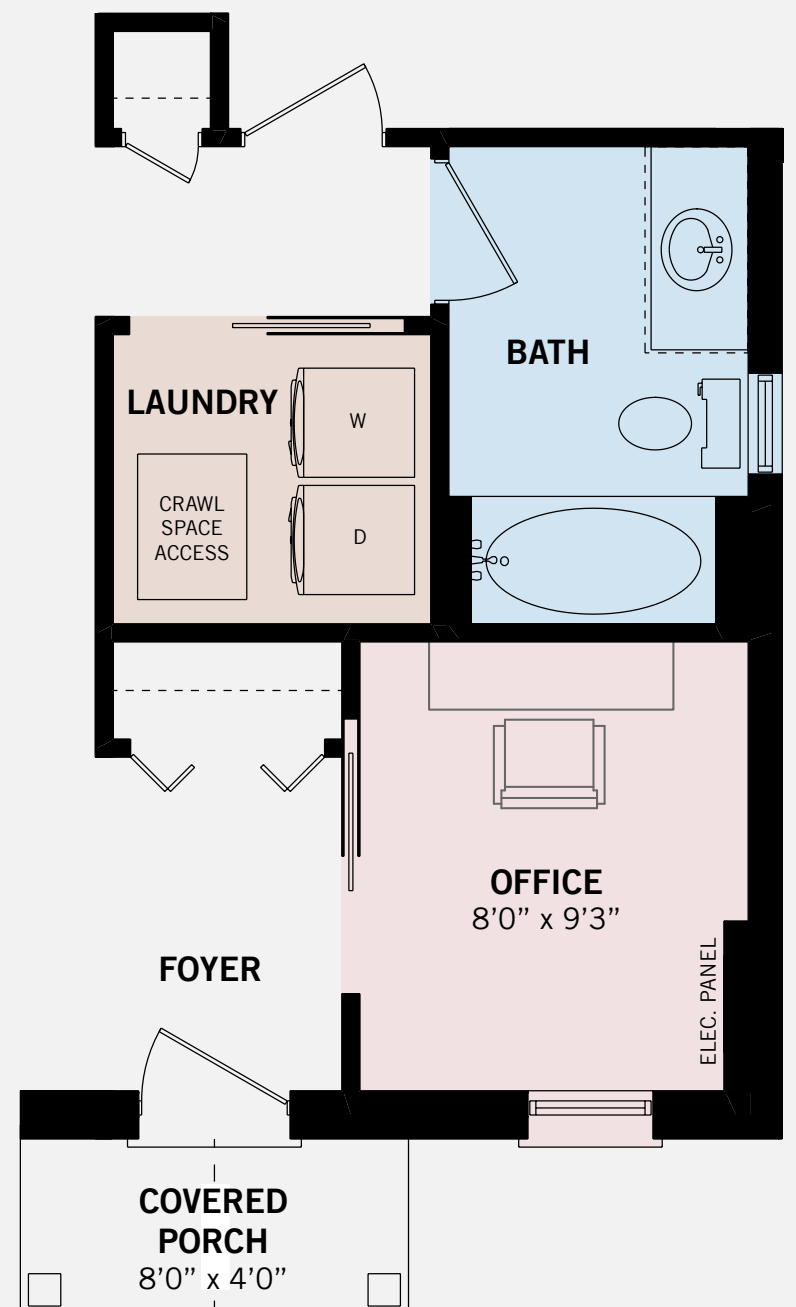

896 SQ. FT. (28' X 36')

THE BELMONT

BUNGALOW COLLECTION
ONE-BEDROOM WONDER

1 BED | 1 BATH