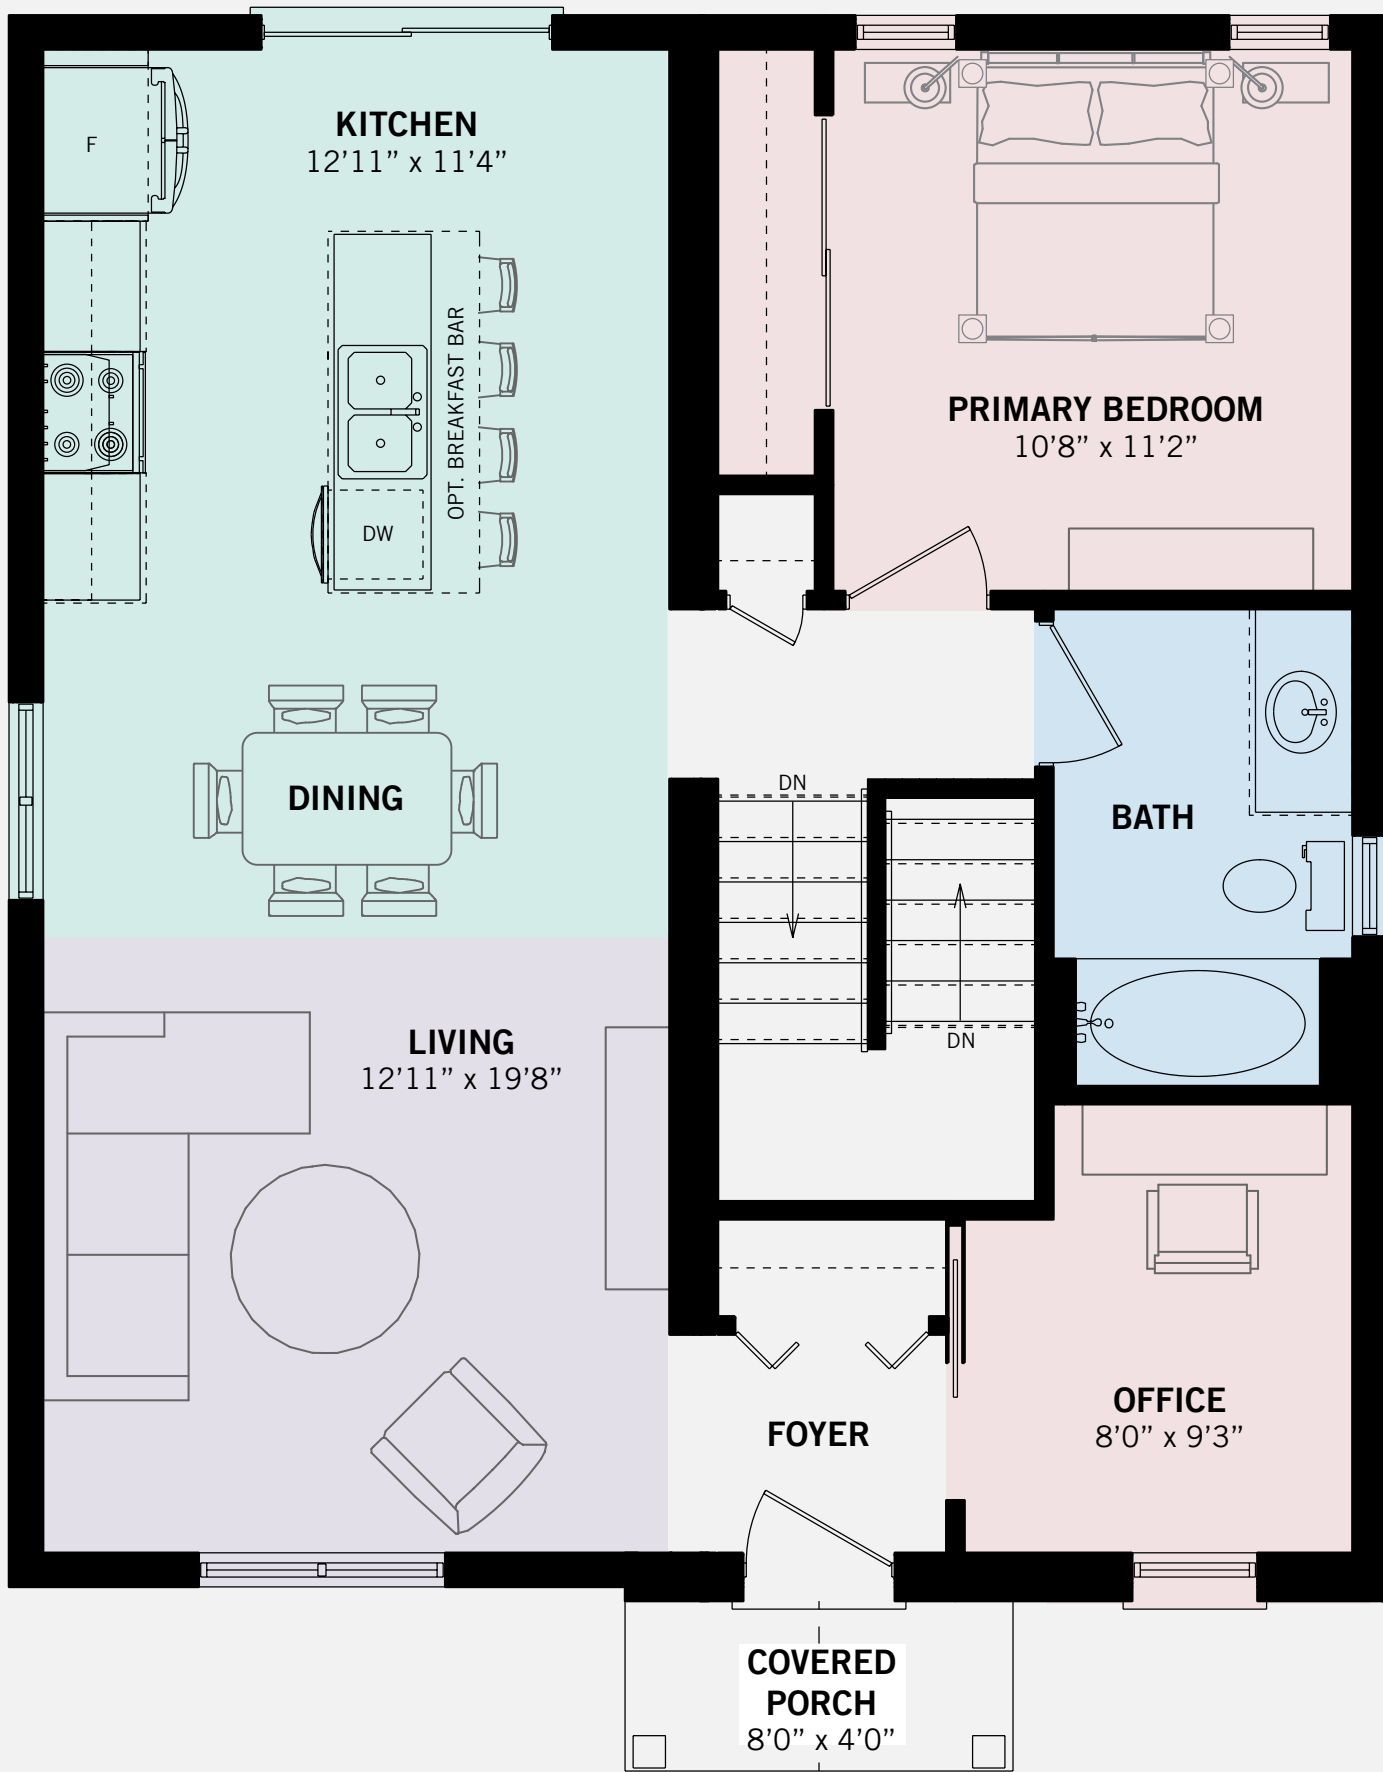

896 SQ. FT. (28' X 36')

THE BELMONT

BUNGALOW COLLECTION
ONE-BEDROOM WONDER

1 BED | 1 BATH