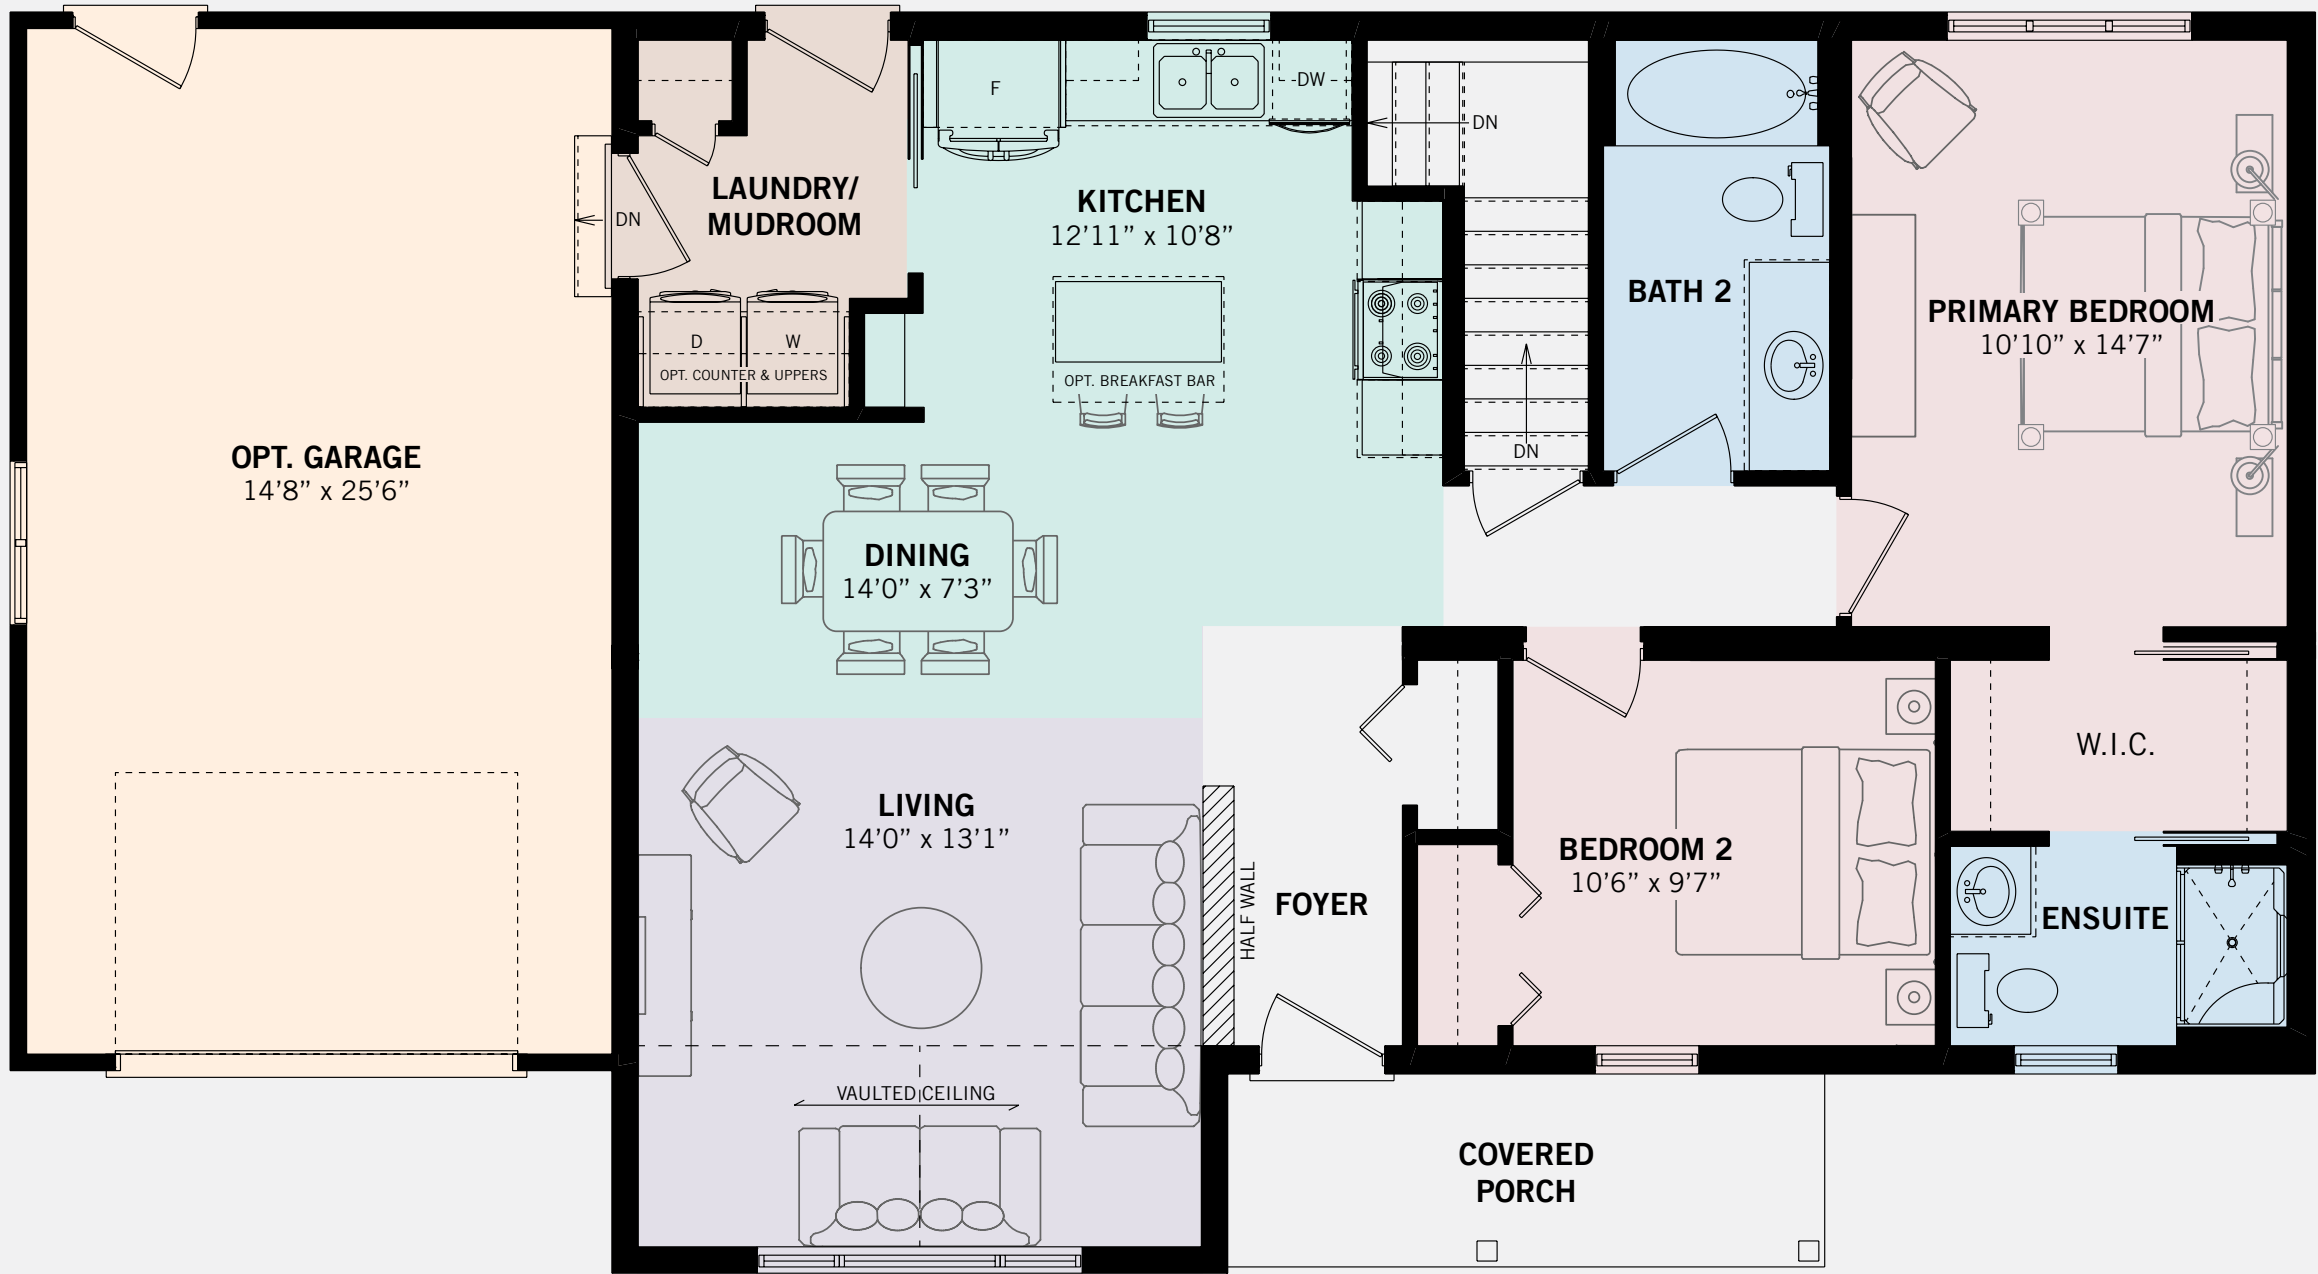

THE RIDGESTONE

BUNGALOW COLLECTION
FLEXIBLE & FUNCTIONAL

2 BEDS | 2 BATHS

1,167 SQ. FT. (42' X 31')