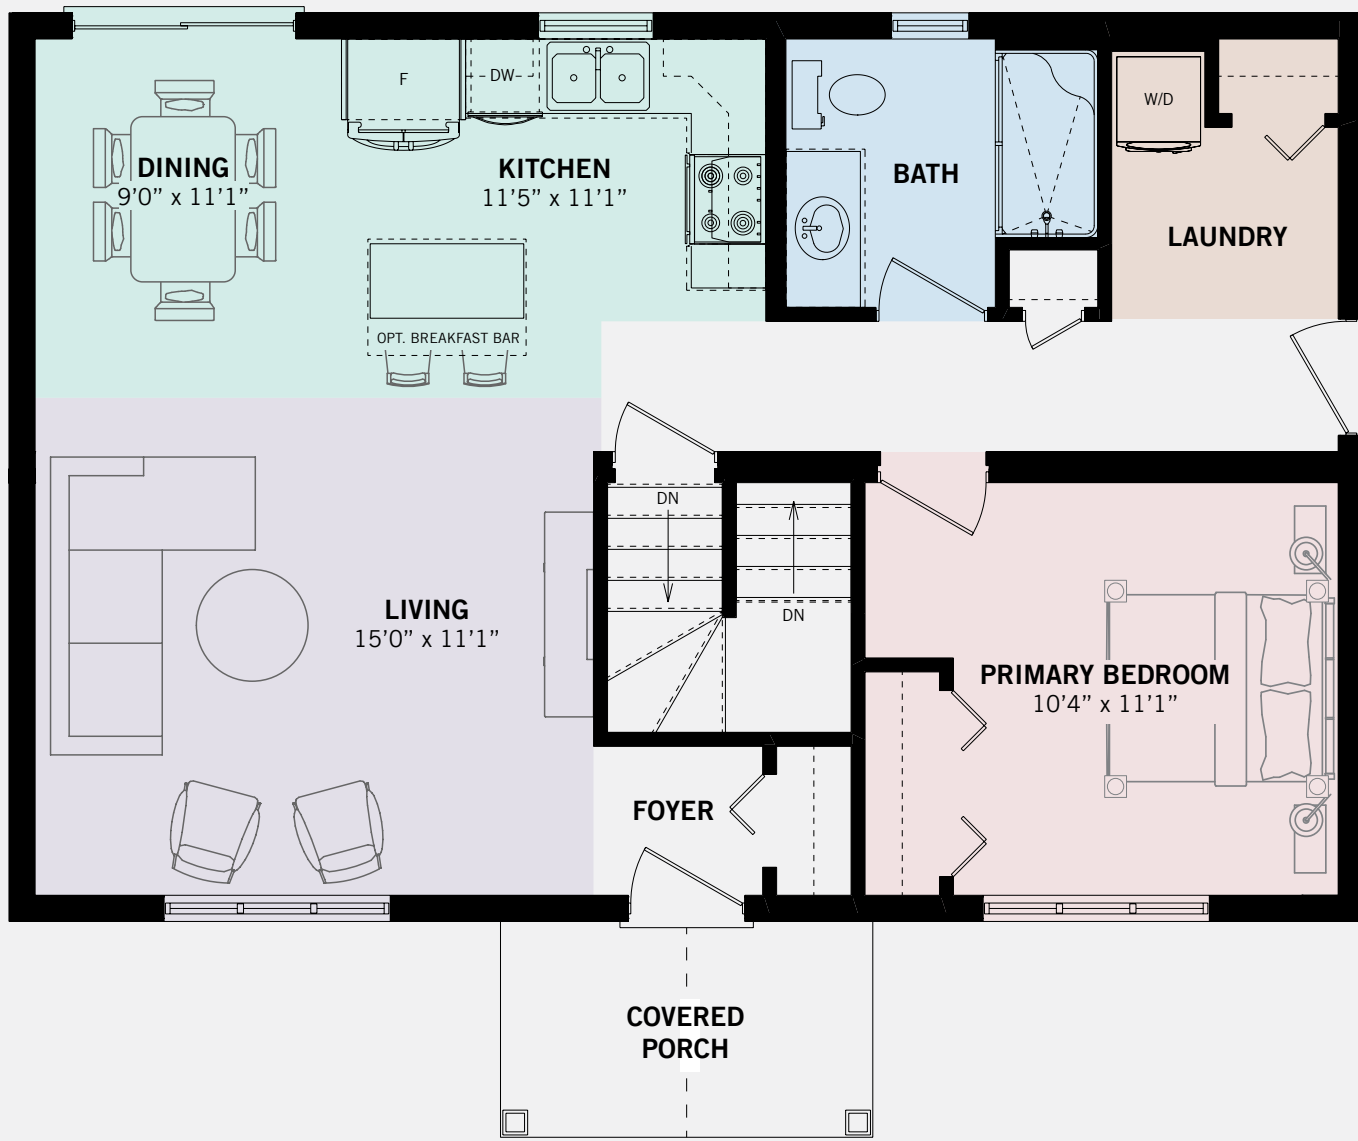

THE IVY

BUNGALOW COLLECTION
CHARMINGLY CONVENIENT

1 BED | 1 BATH