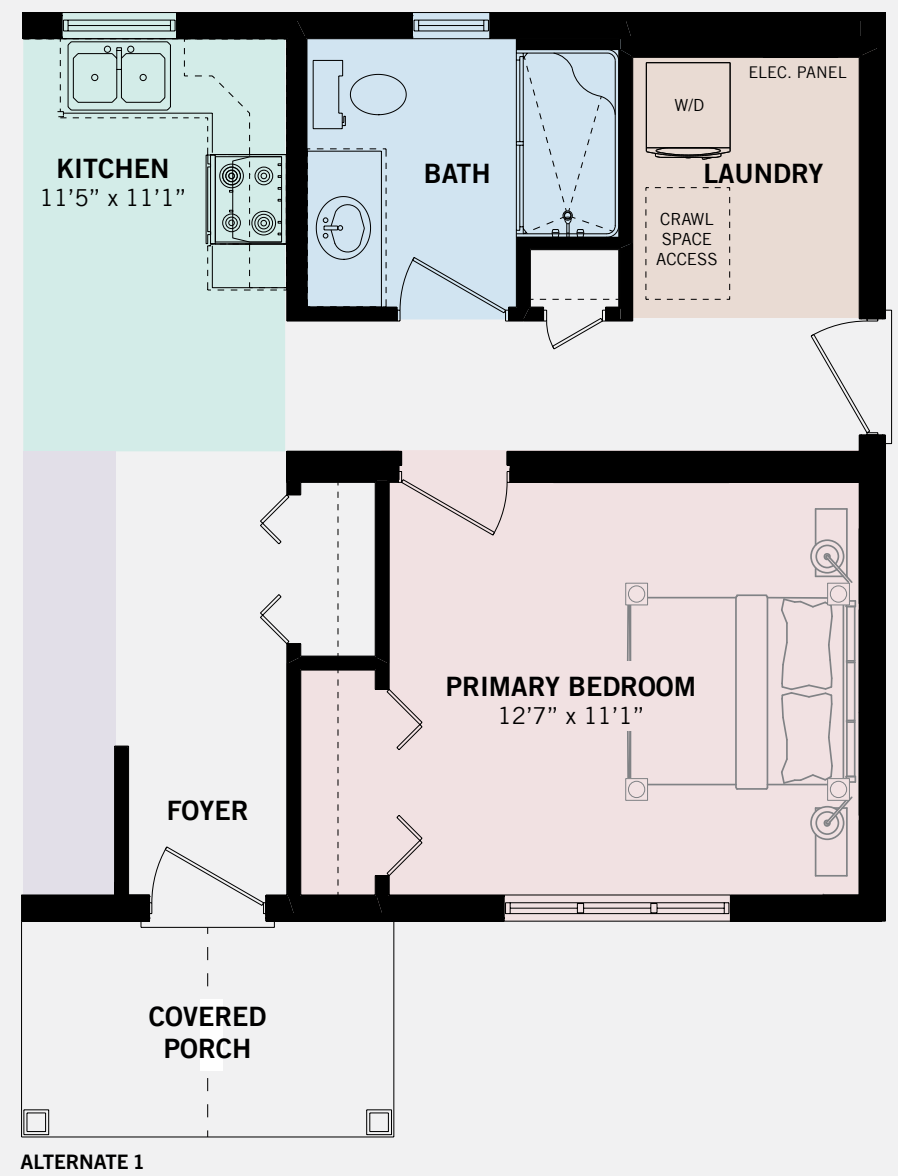

THE IVY

BUNGALOW COLLECTION
CHARMINGLY CONVENIENT

1 BED | 1 BATH