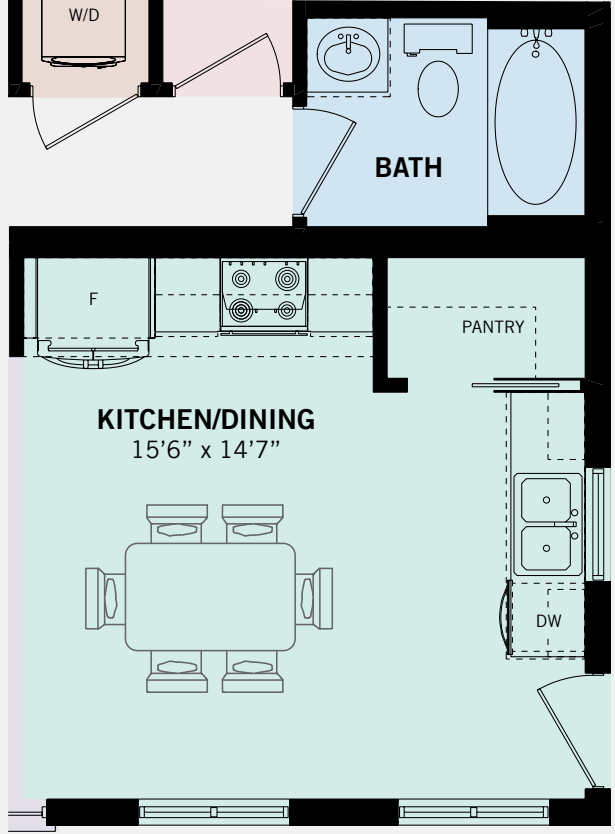

ALTERNATE 1