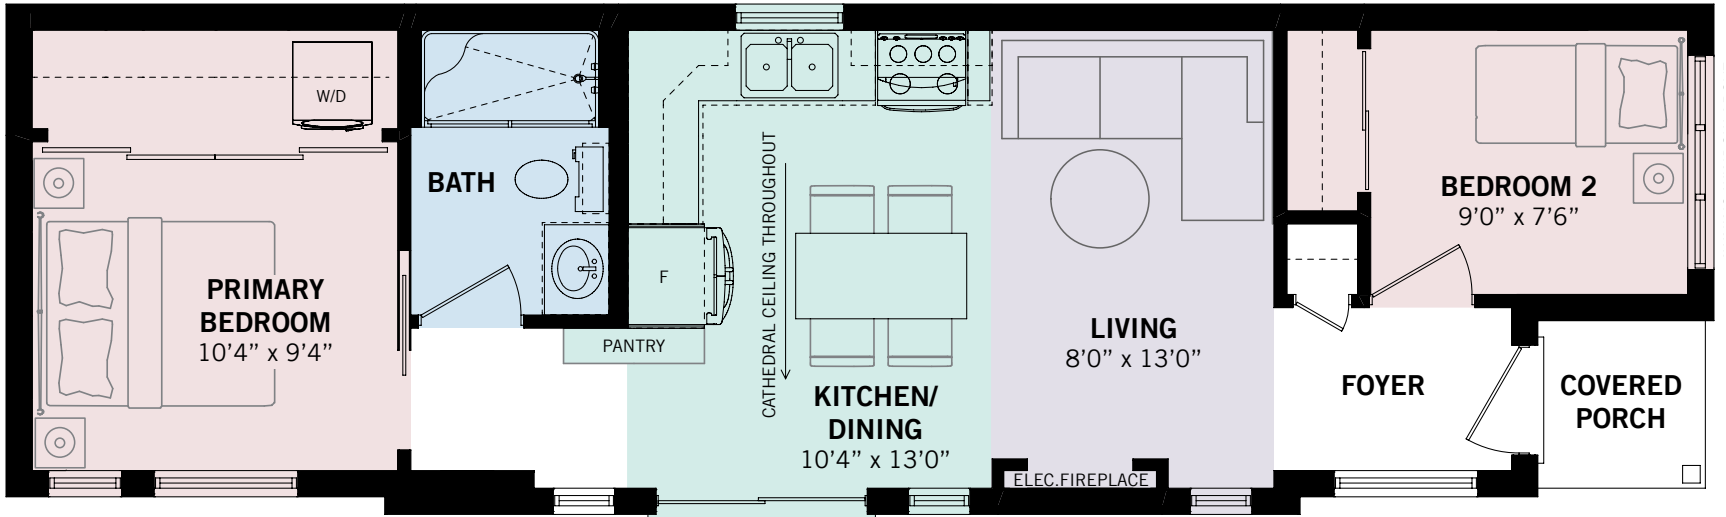

THE FOXBORO SUITE ELEVATION B

THE SUITE COLLECTION
SMALL HOMES. BIG POSSIBILITIES.

636 SQ. FT.
2 BED | 1 BATH

THE SUITE COLLECTION

Renderings are artist's concept and for visual representation only. Some optional features shown. Sizes and finishes may vary. All floorplans may be reversed to suit different configurations as per lot specifications.