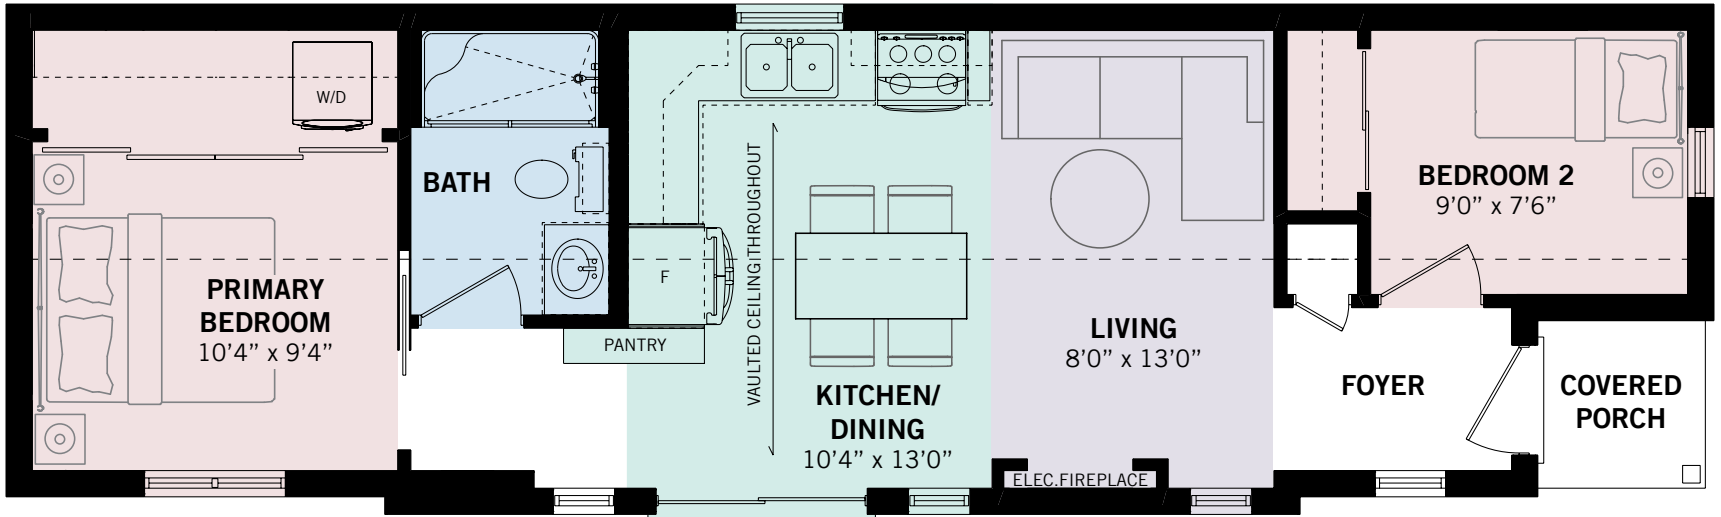

THE FOXBORO SUITE ELEVATION A

THE SUITE COLLECTION
SMALL HOMES. BIG POSSIBILITIES.

636 SQ. FT.
2 BED | 1 BATH

THE SUITE COLLECTION

Renderings are artist's concept and for visual representation only. Some optional features shown. Sizes and finishes may vary. All floorplans may be reversed to suit different configurations as per lot specifications.