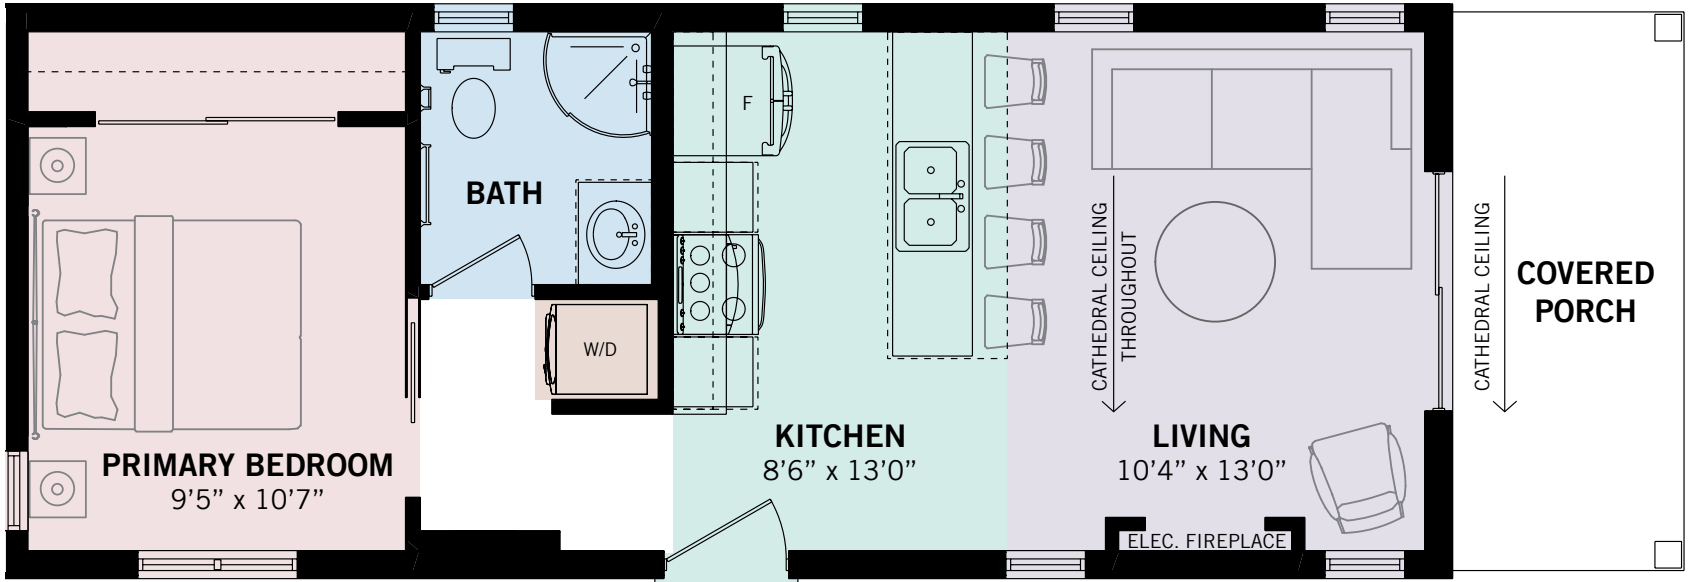

THE LAUREL SUITE ELEVATION B

THE SUITE COLLECTION
SMALL HOMES. BIG POSSIBILITIES.

504 SQ. FT.
1 BED | 1 BATH

THE SUITE COLLECTION

Renderings are artist's concept and for visual representation only. Some optional features shown. Sizes and finishes may vary. All floorplans may be reversed to suit different configurations as per lot specifications.