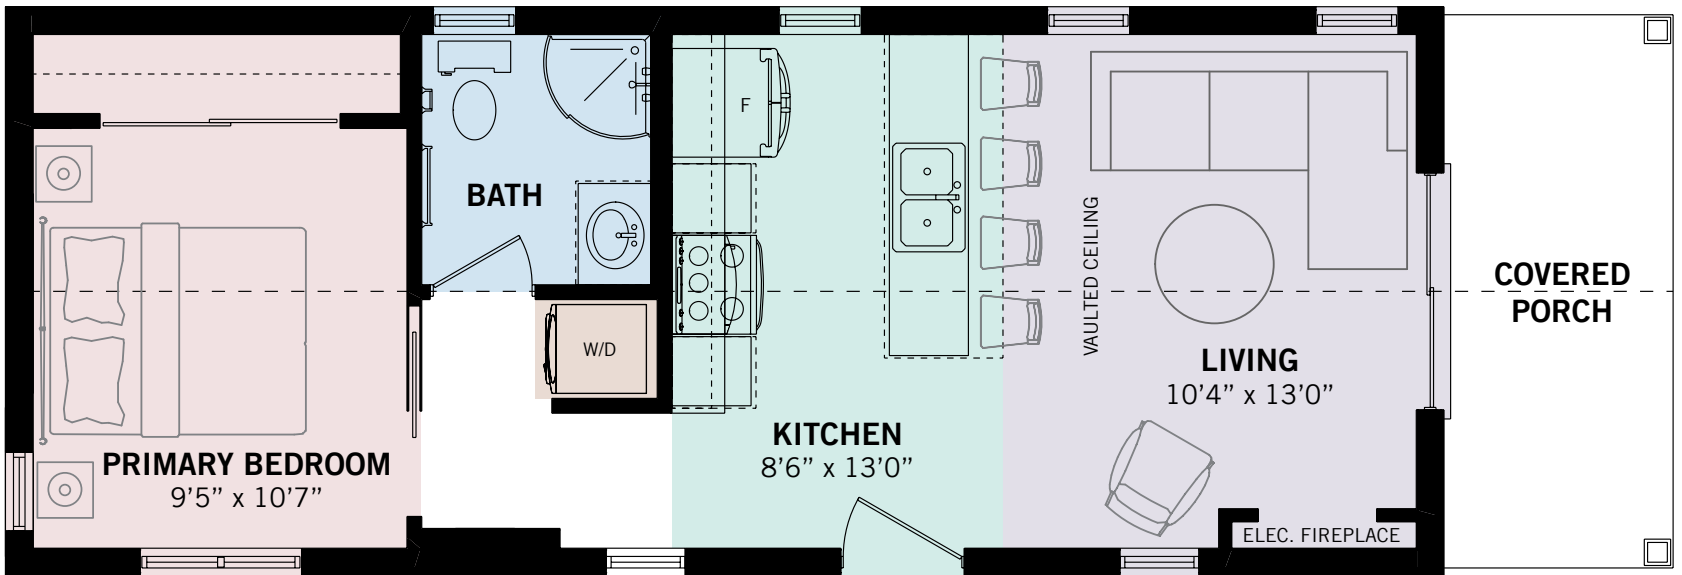

THE LAUREL SUITE ELEVATION A

THE SUITE COLLECTION
SMALL HOMES. BIG POSSIBILITIES.

504 SQ. FT.
1 BED | 1 BATH

THE SUITE COLLECTION

Renderings are artist's concept and for visual representation only. Some optional features shown. Sizes and finishes may vary. All floorplans may be reversed to suit different configurations as per lot specifications.