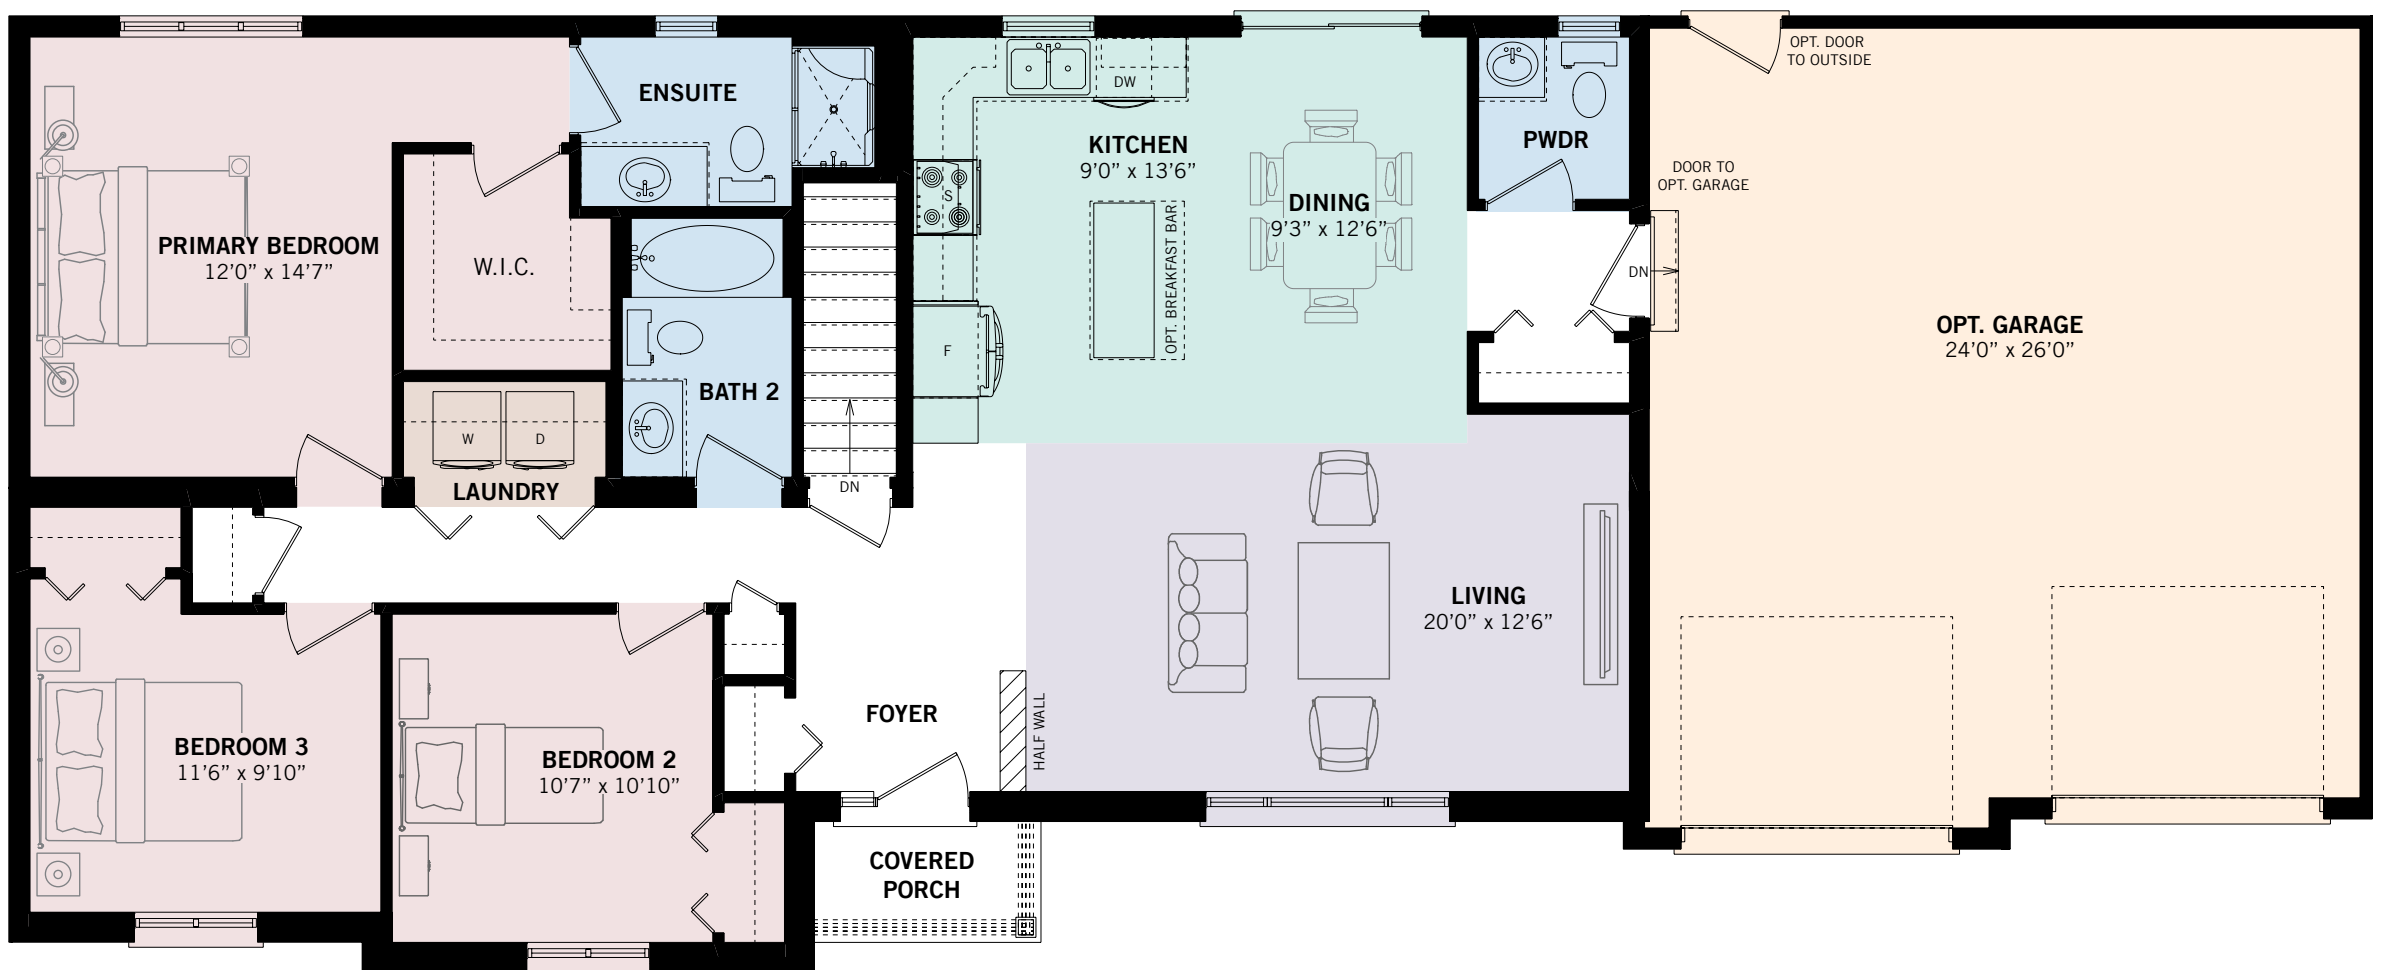

THE COVENTRY

BUNGALOW COLLECTION
COUNTRY CHARM

3 BEDS | 2.5 BATHS

1,522 SQ. FT. (54'0" X 31')