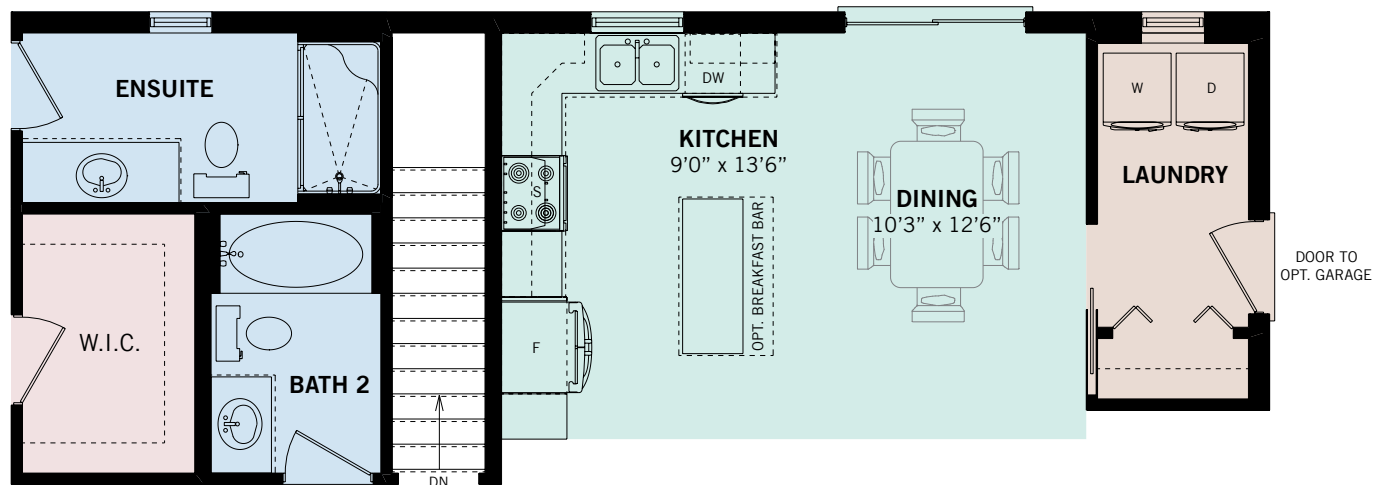

ALTERNATE 1