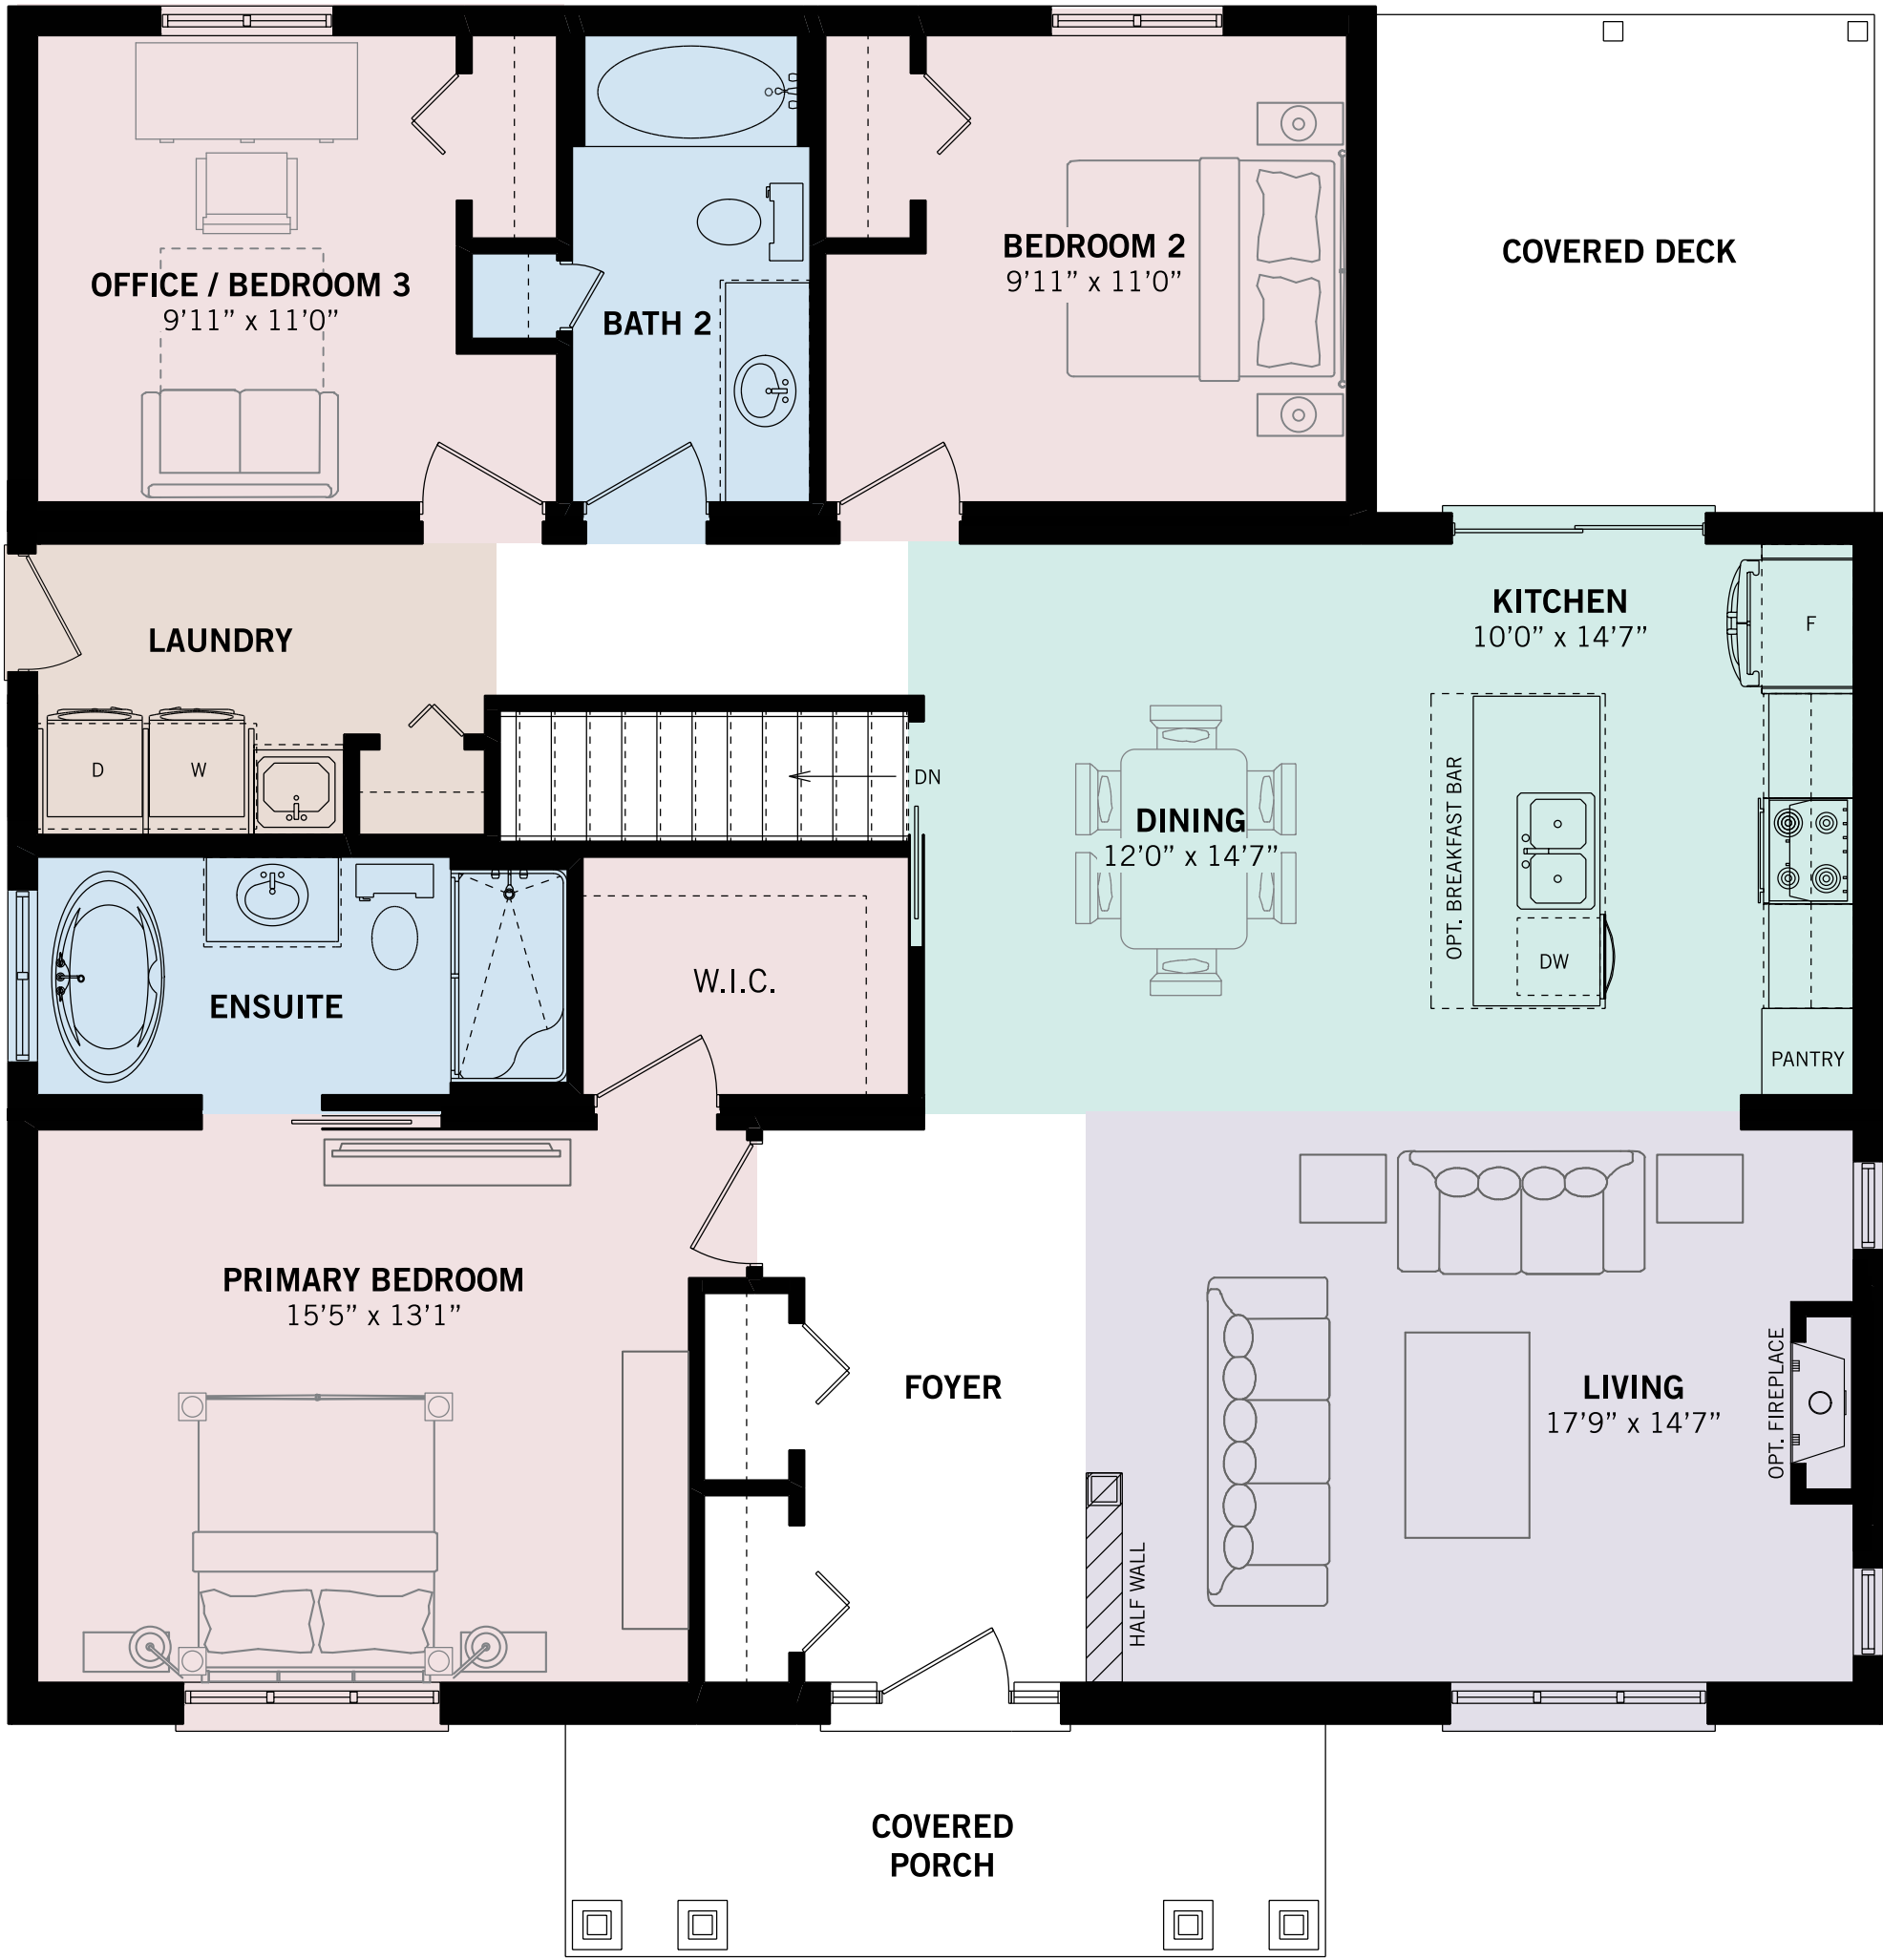

1,615 SQ. FT. (44'0" X 46'0")

**THE MOOREFIELD
ELEVATION B**

**BUNGALOW COLLECTION
SIMPLY STYLISH**

3 BEDS | 2 BATHS