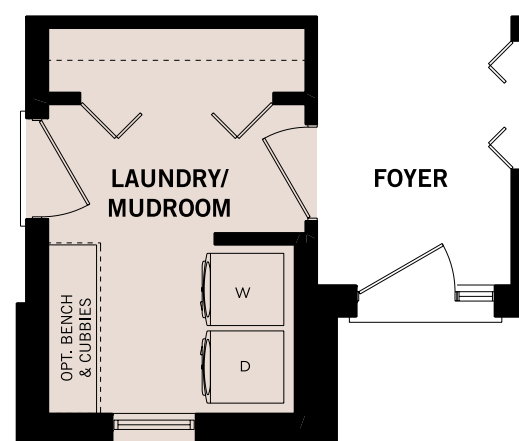

ALTERNATE 4