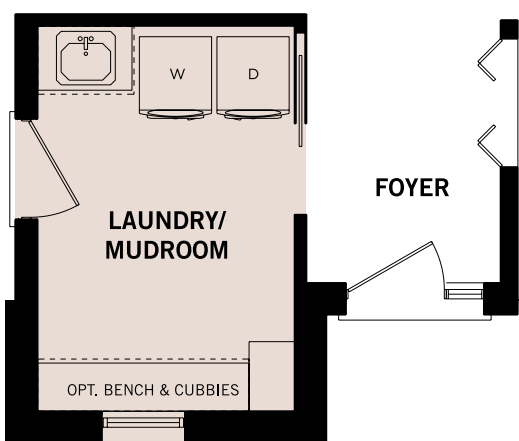

ALTERNATE 1