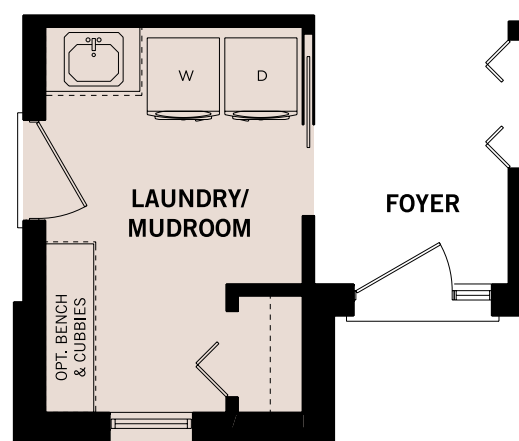

ALTERNATE 2