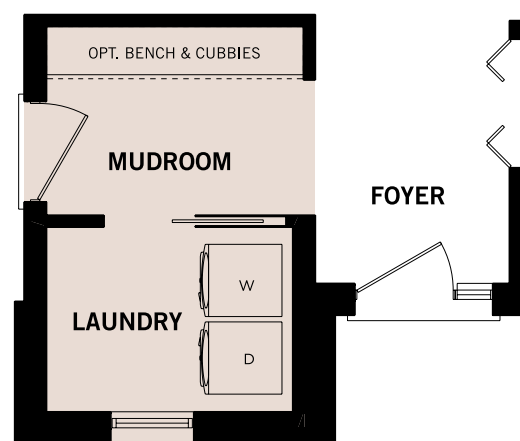

ALTERNATE 3