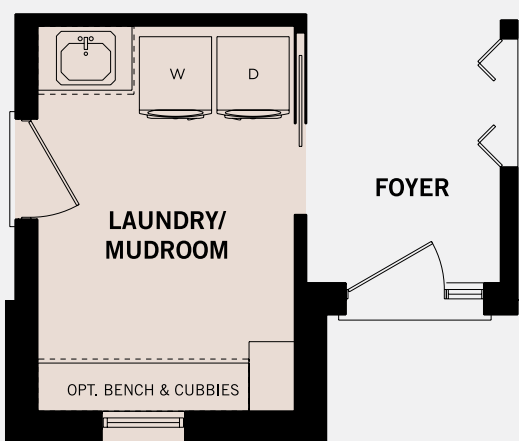

ALTERNATE 1