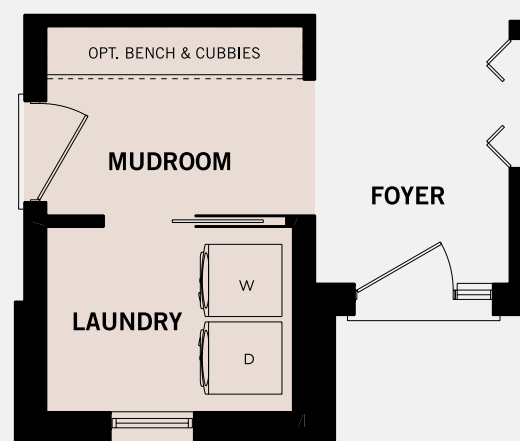

ALTERNATE 3