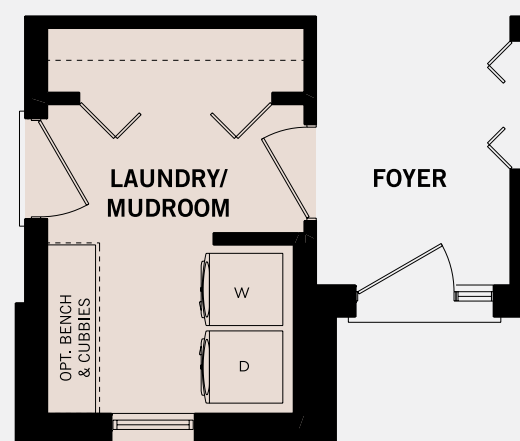

ALTERNATE 4