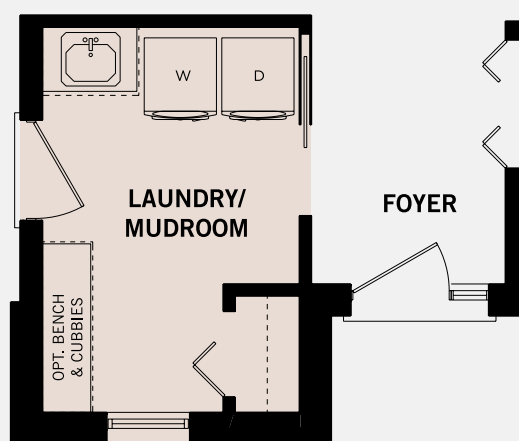

ALTERNATE 2