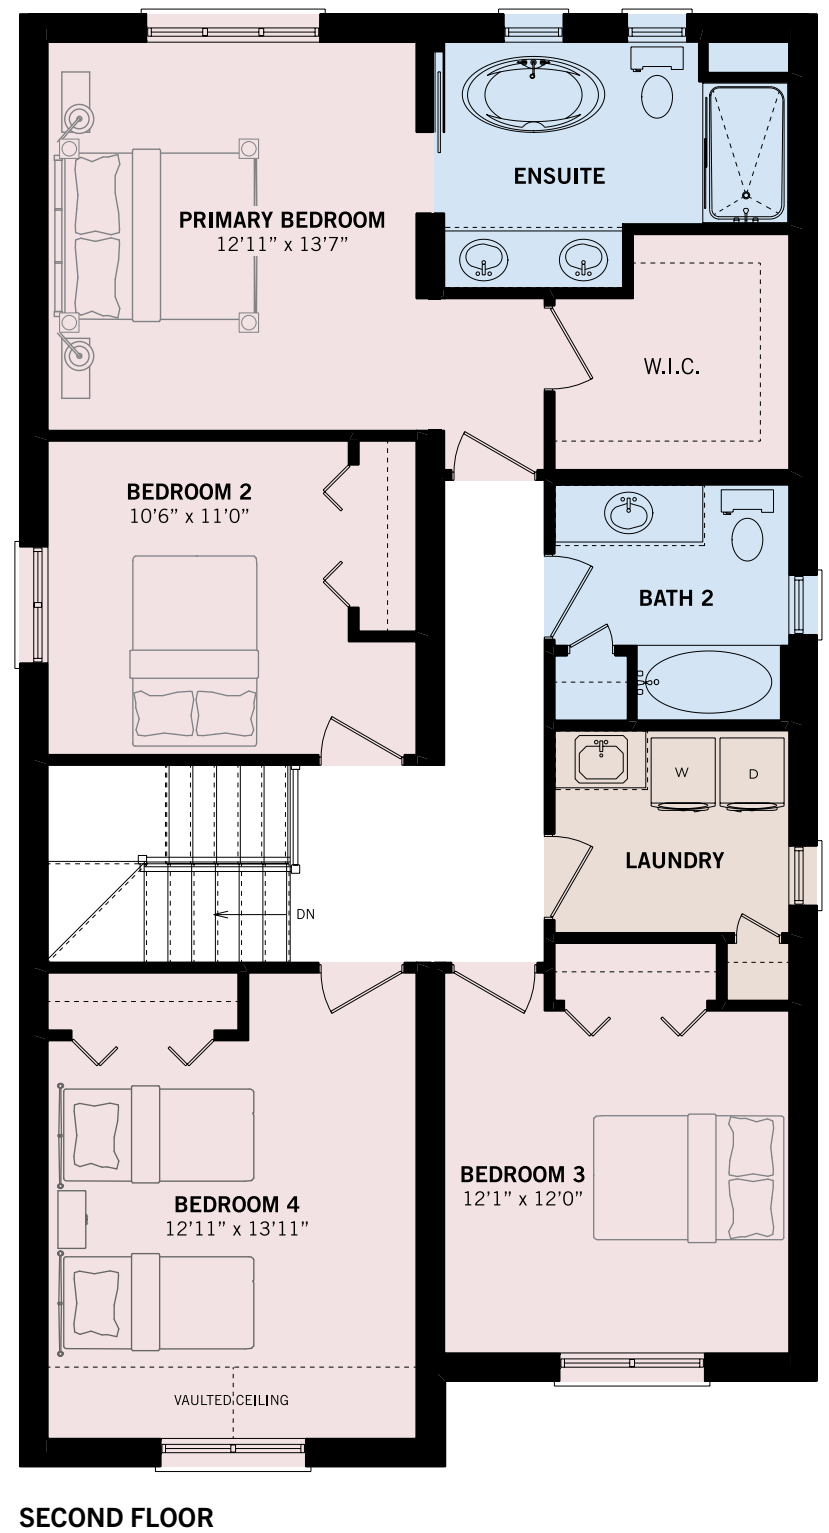

THE HARRINGTON

TWO-STOREY COLLECTION
FLEXIBLE FAMILY LIVING

4 BEDS | 2.5 BATHS

2,348 SQ. FT. (27'0" X 56'0")