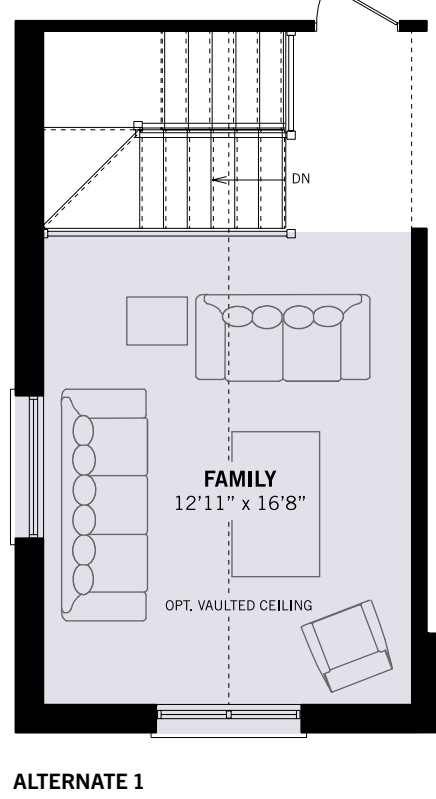

THE HARRINGTON

TWO-STOREY COLLECTION
FLEXIBLE FAMILY LIVING

4 BEDS | 2.5 BATHS

2,348 SQ. FT. (27'0" X 56'0")