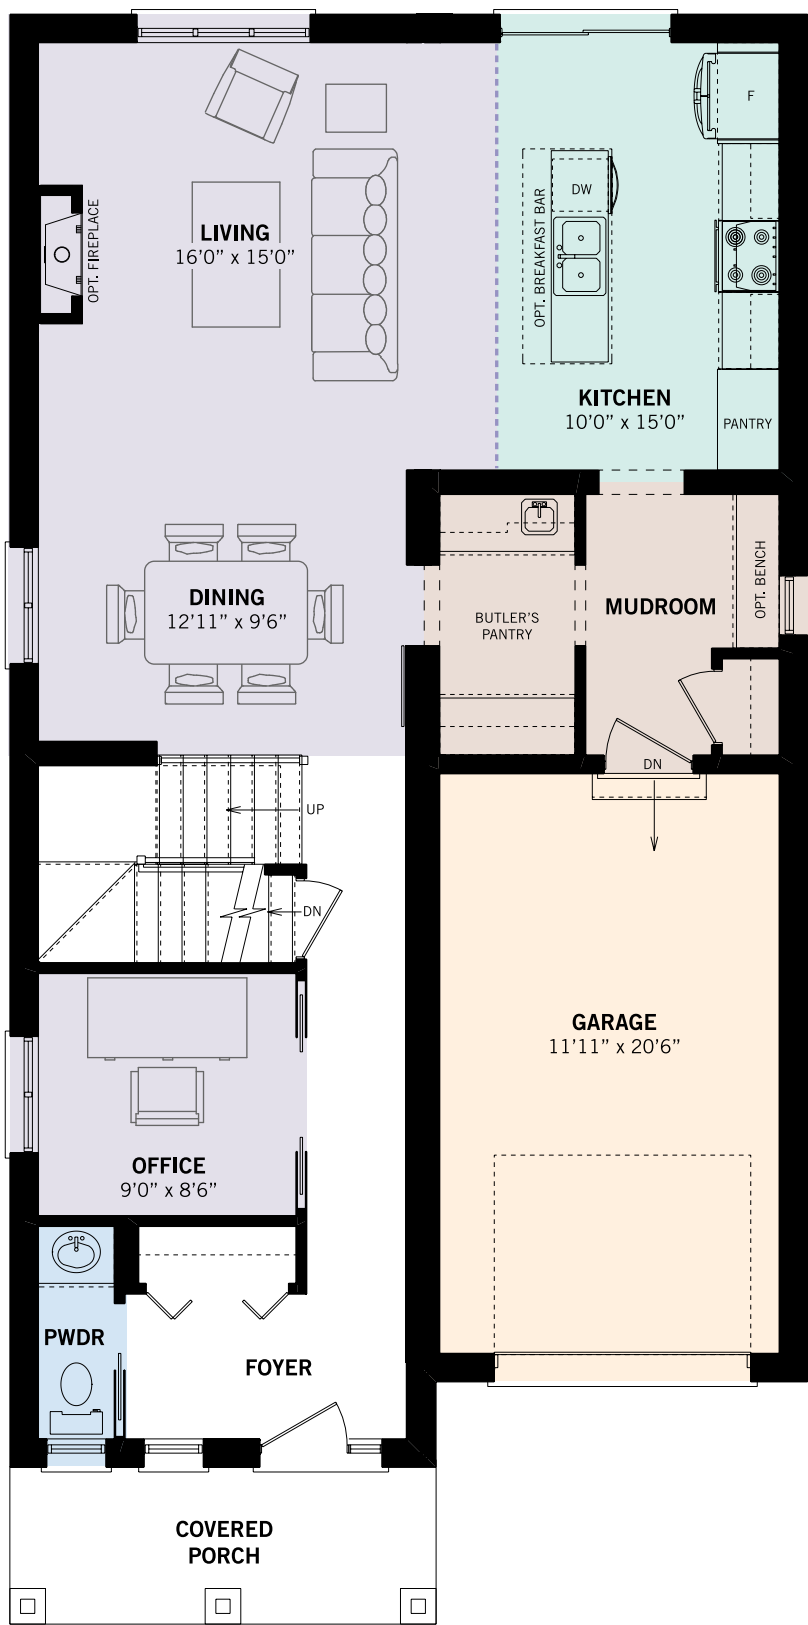

THE HARRINGTON

TWO-STOREY COLLECTION
FLEXIBLE FAMILY LIVING

4 BEDS | 2.5 BATHS

2,348 SQ. FT. (27'0" X 56'0")