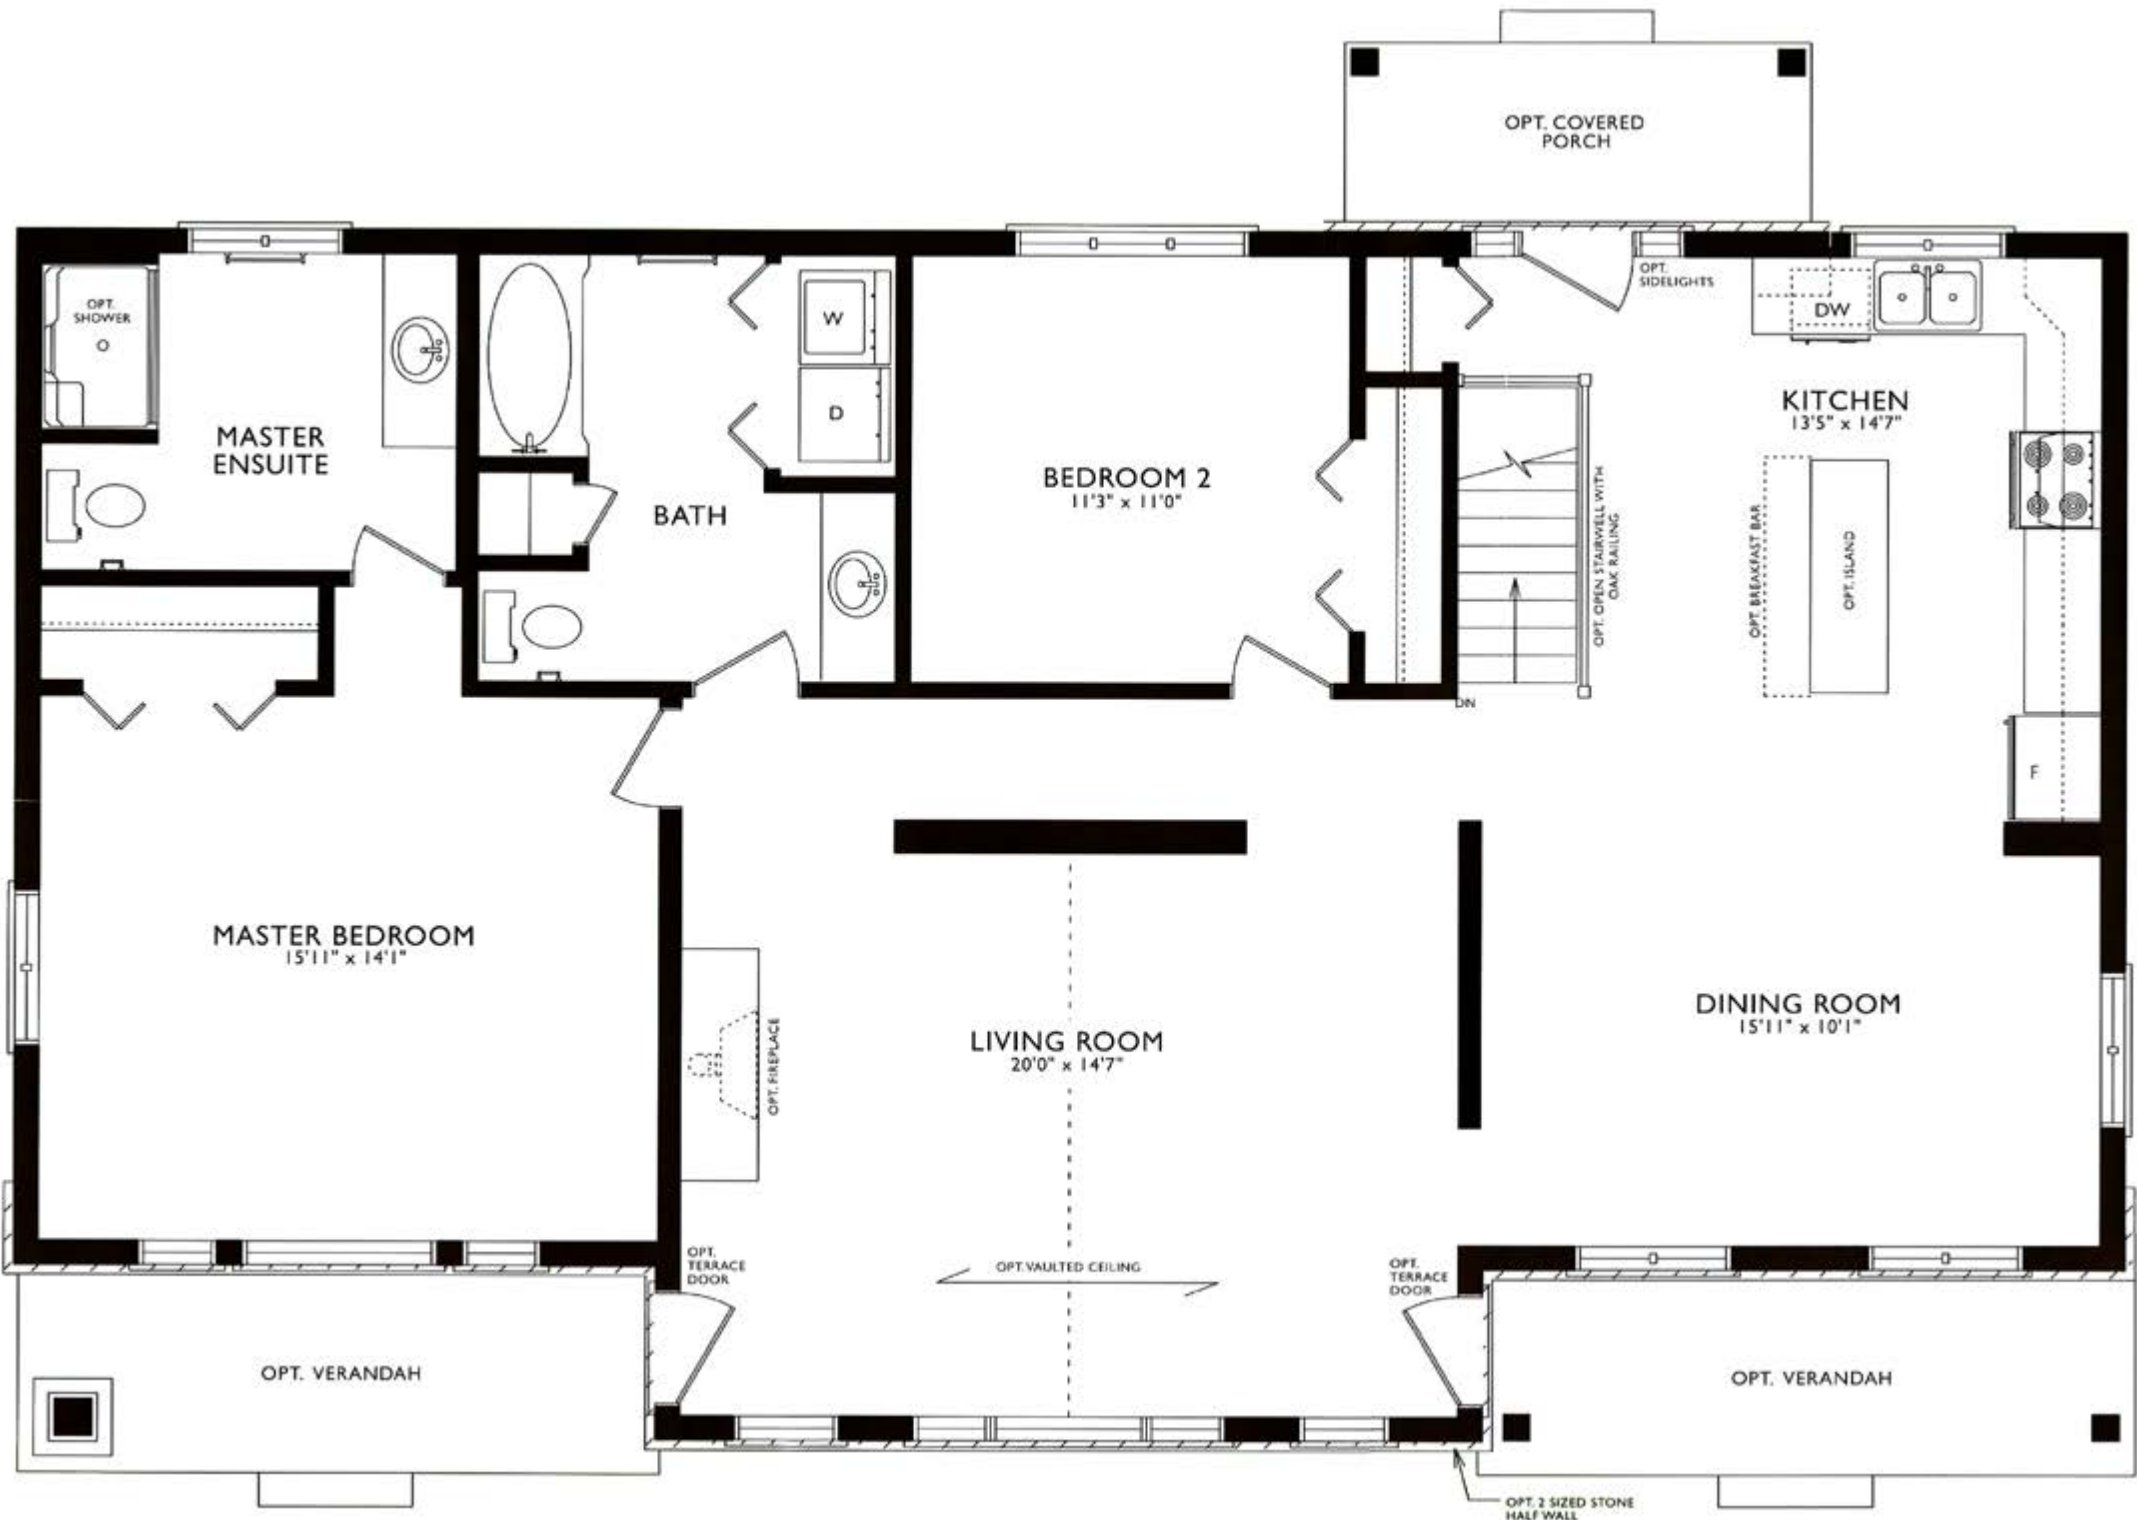

THE WHISTLER

COTTAGE COLLECTION
HOST IN PERFECT STYLE

2 BEDS | 2 BATHS