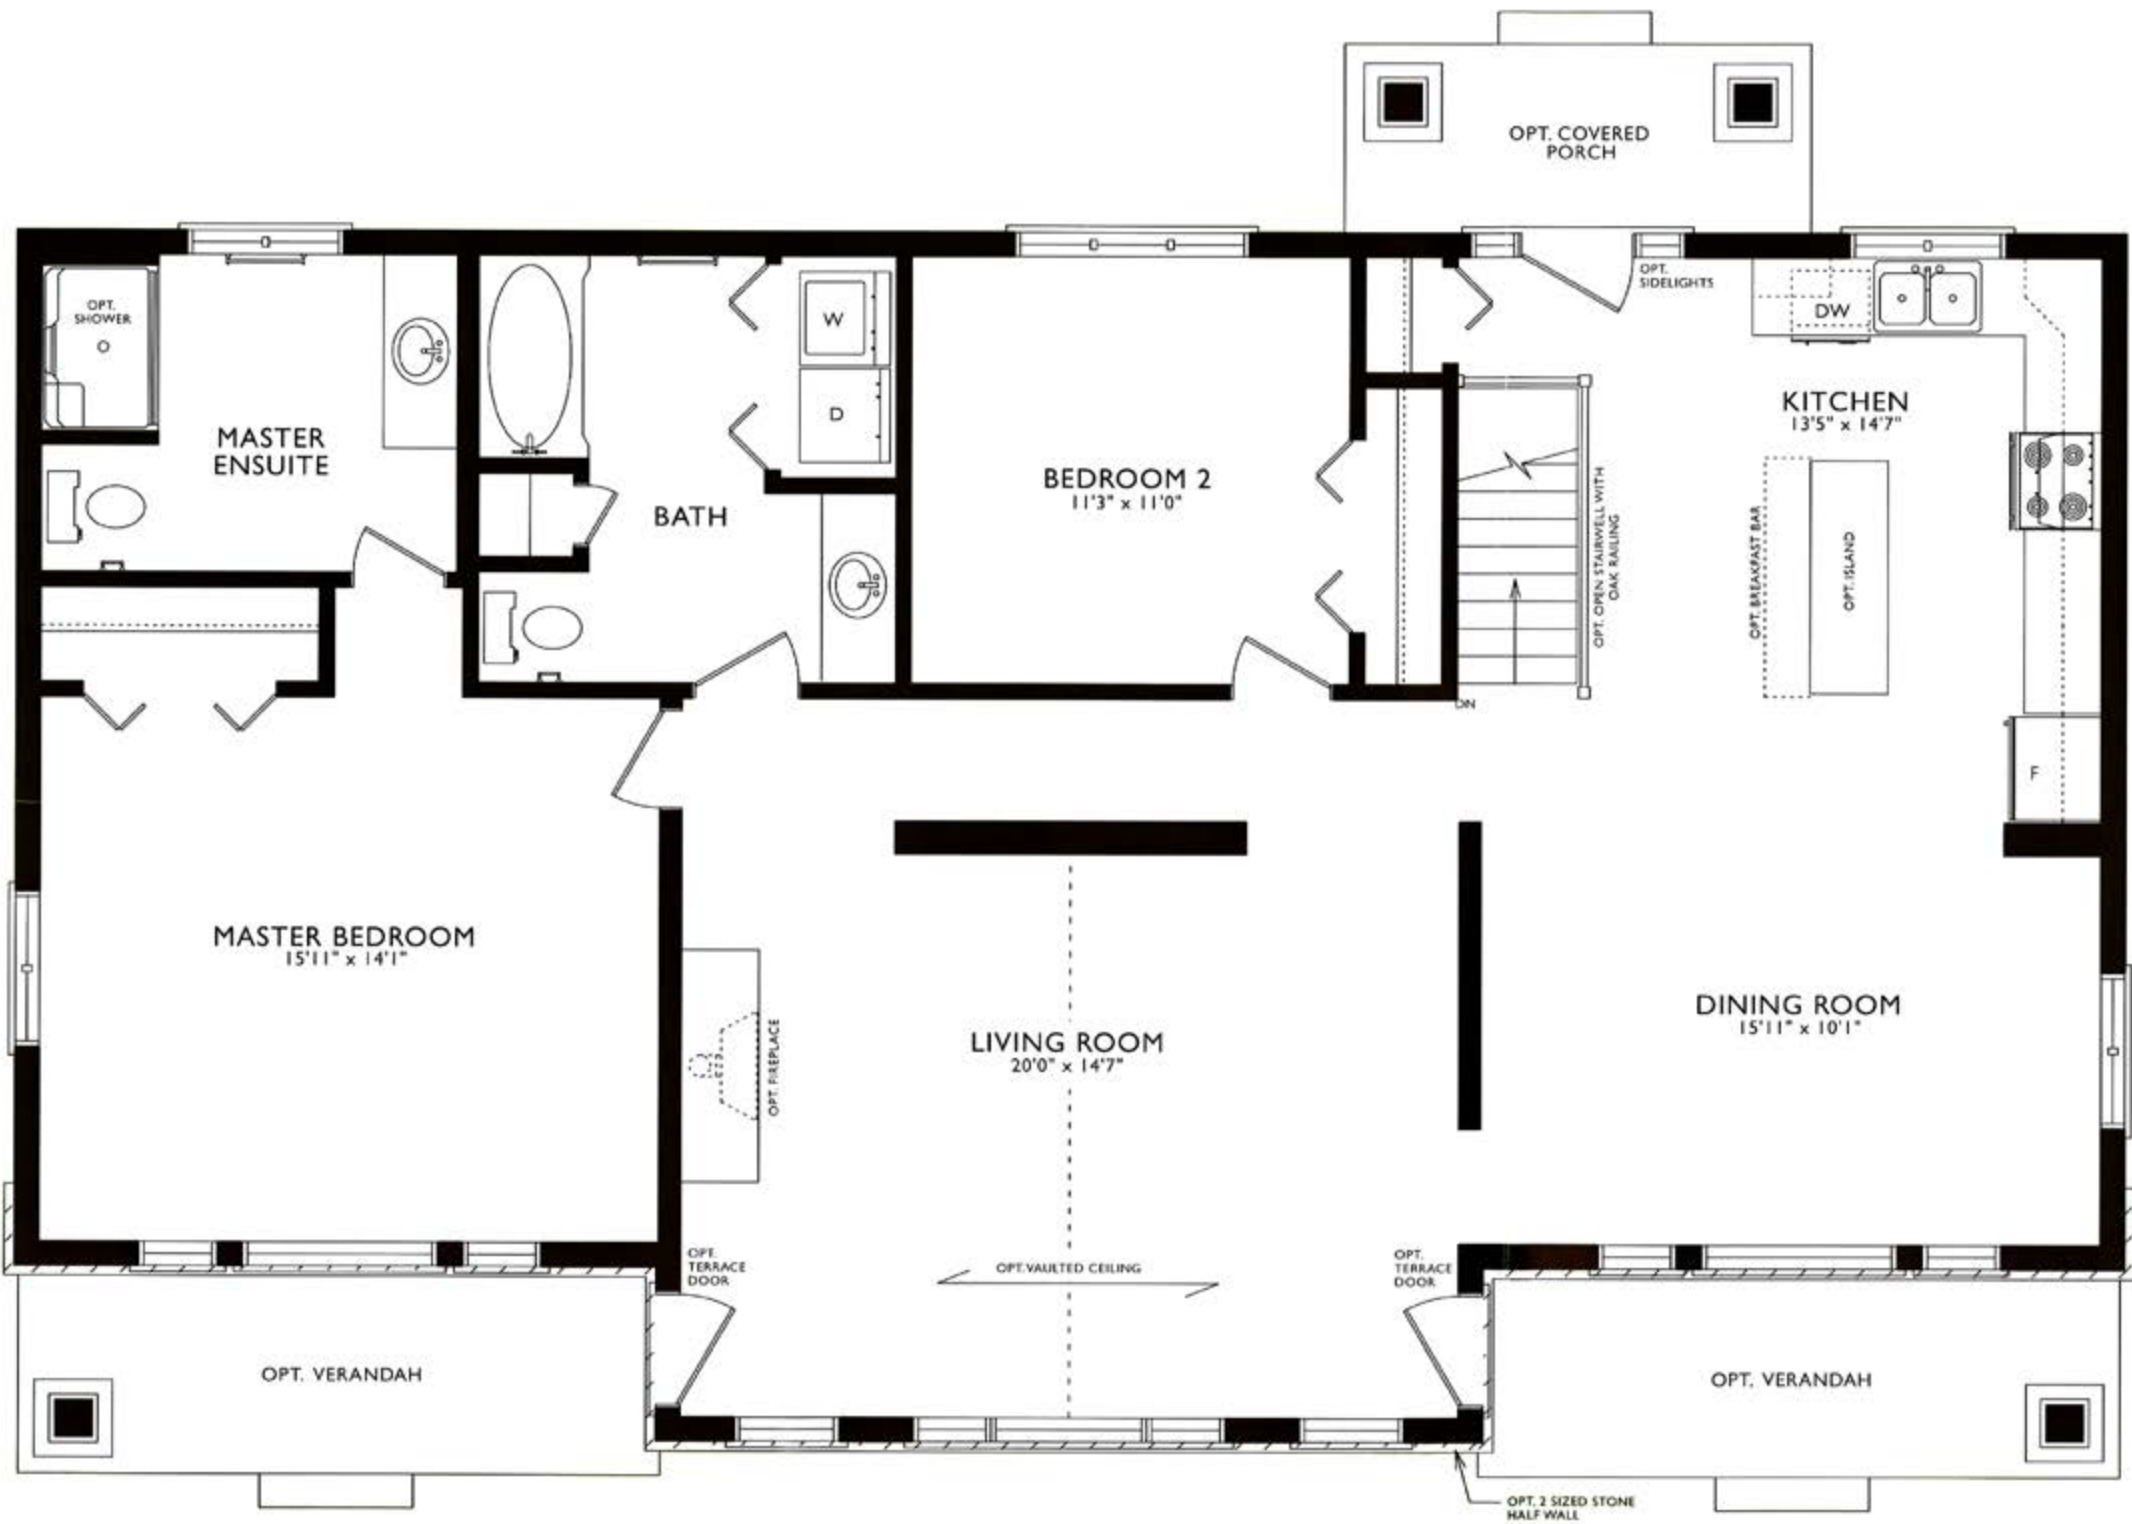

THE WHISTLER

COTTAGE COLLECTION
HOST IN PERFECT STYLE

2 BEDS | 2 BATHS