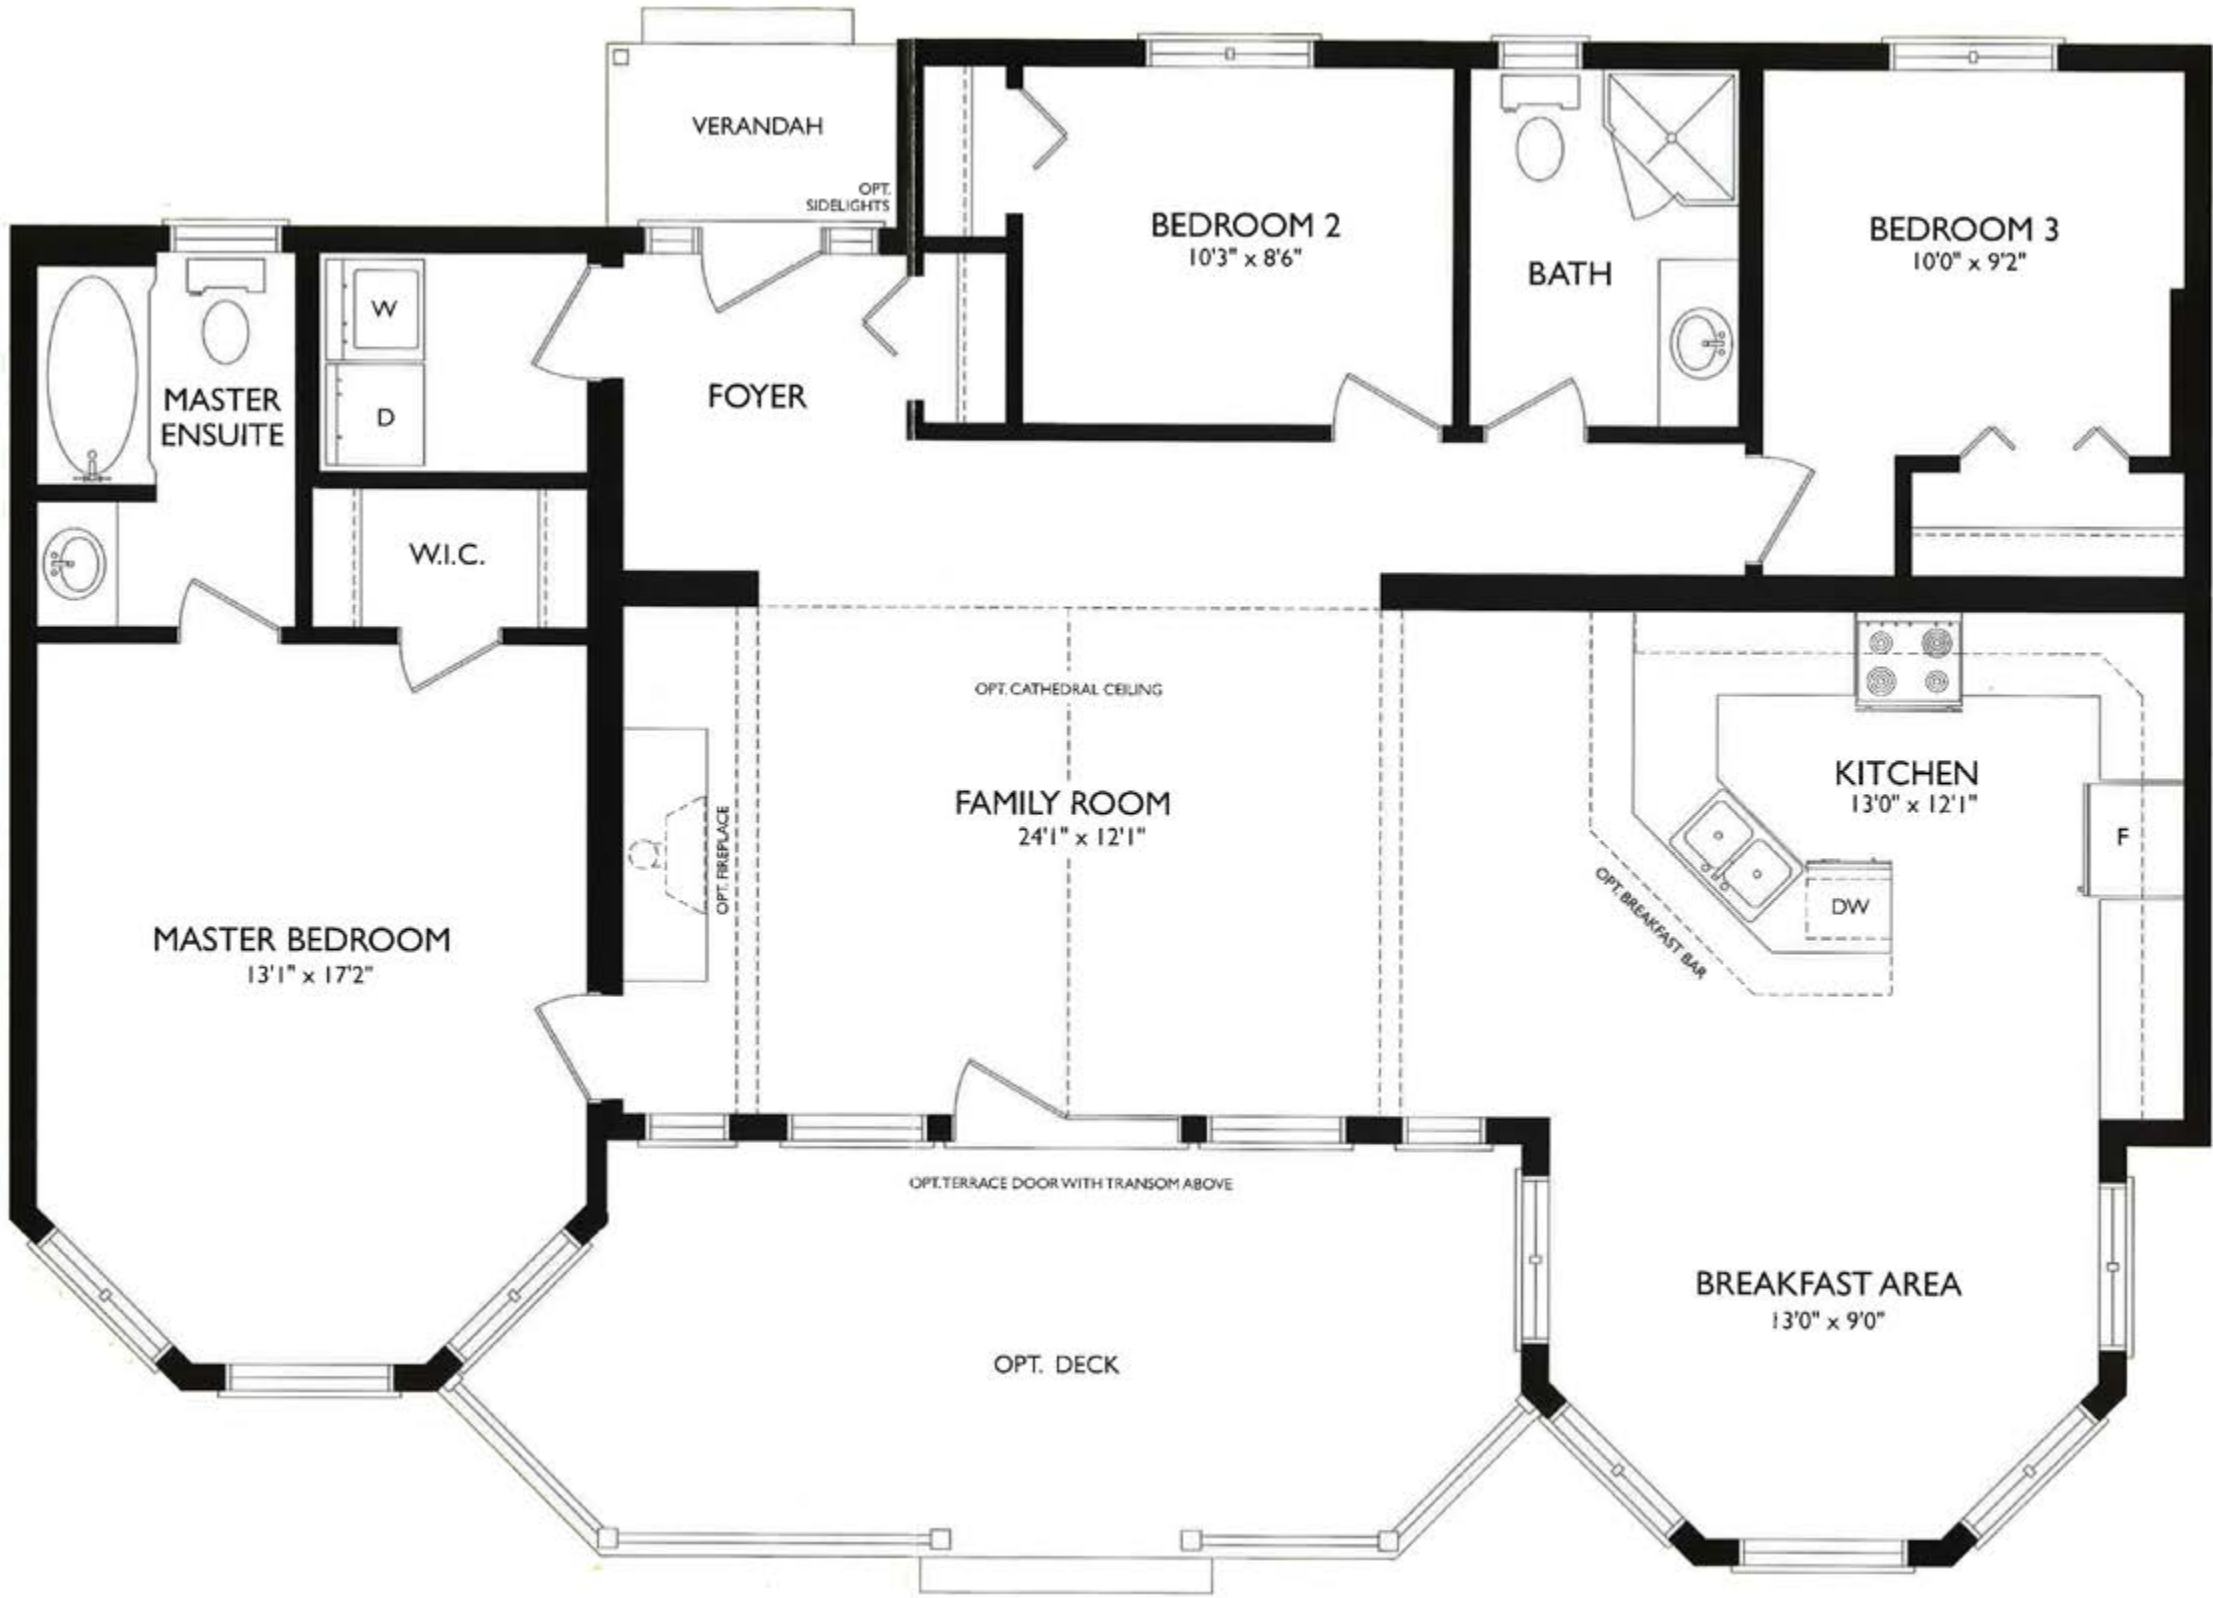

THE TRENT

COTTAGE COLLECTION
INSPIRED COTTAGE LIVING

3 BEDS | 2 BATHS

1,455 SQ.FT. (52' x 36')