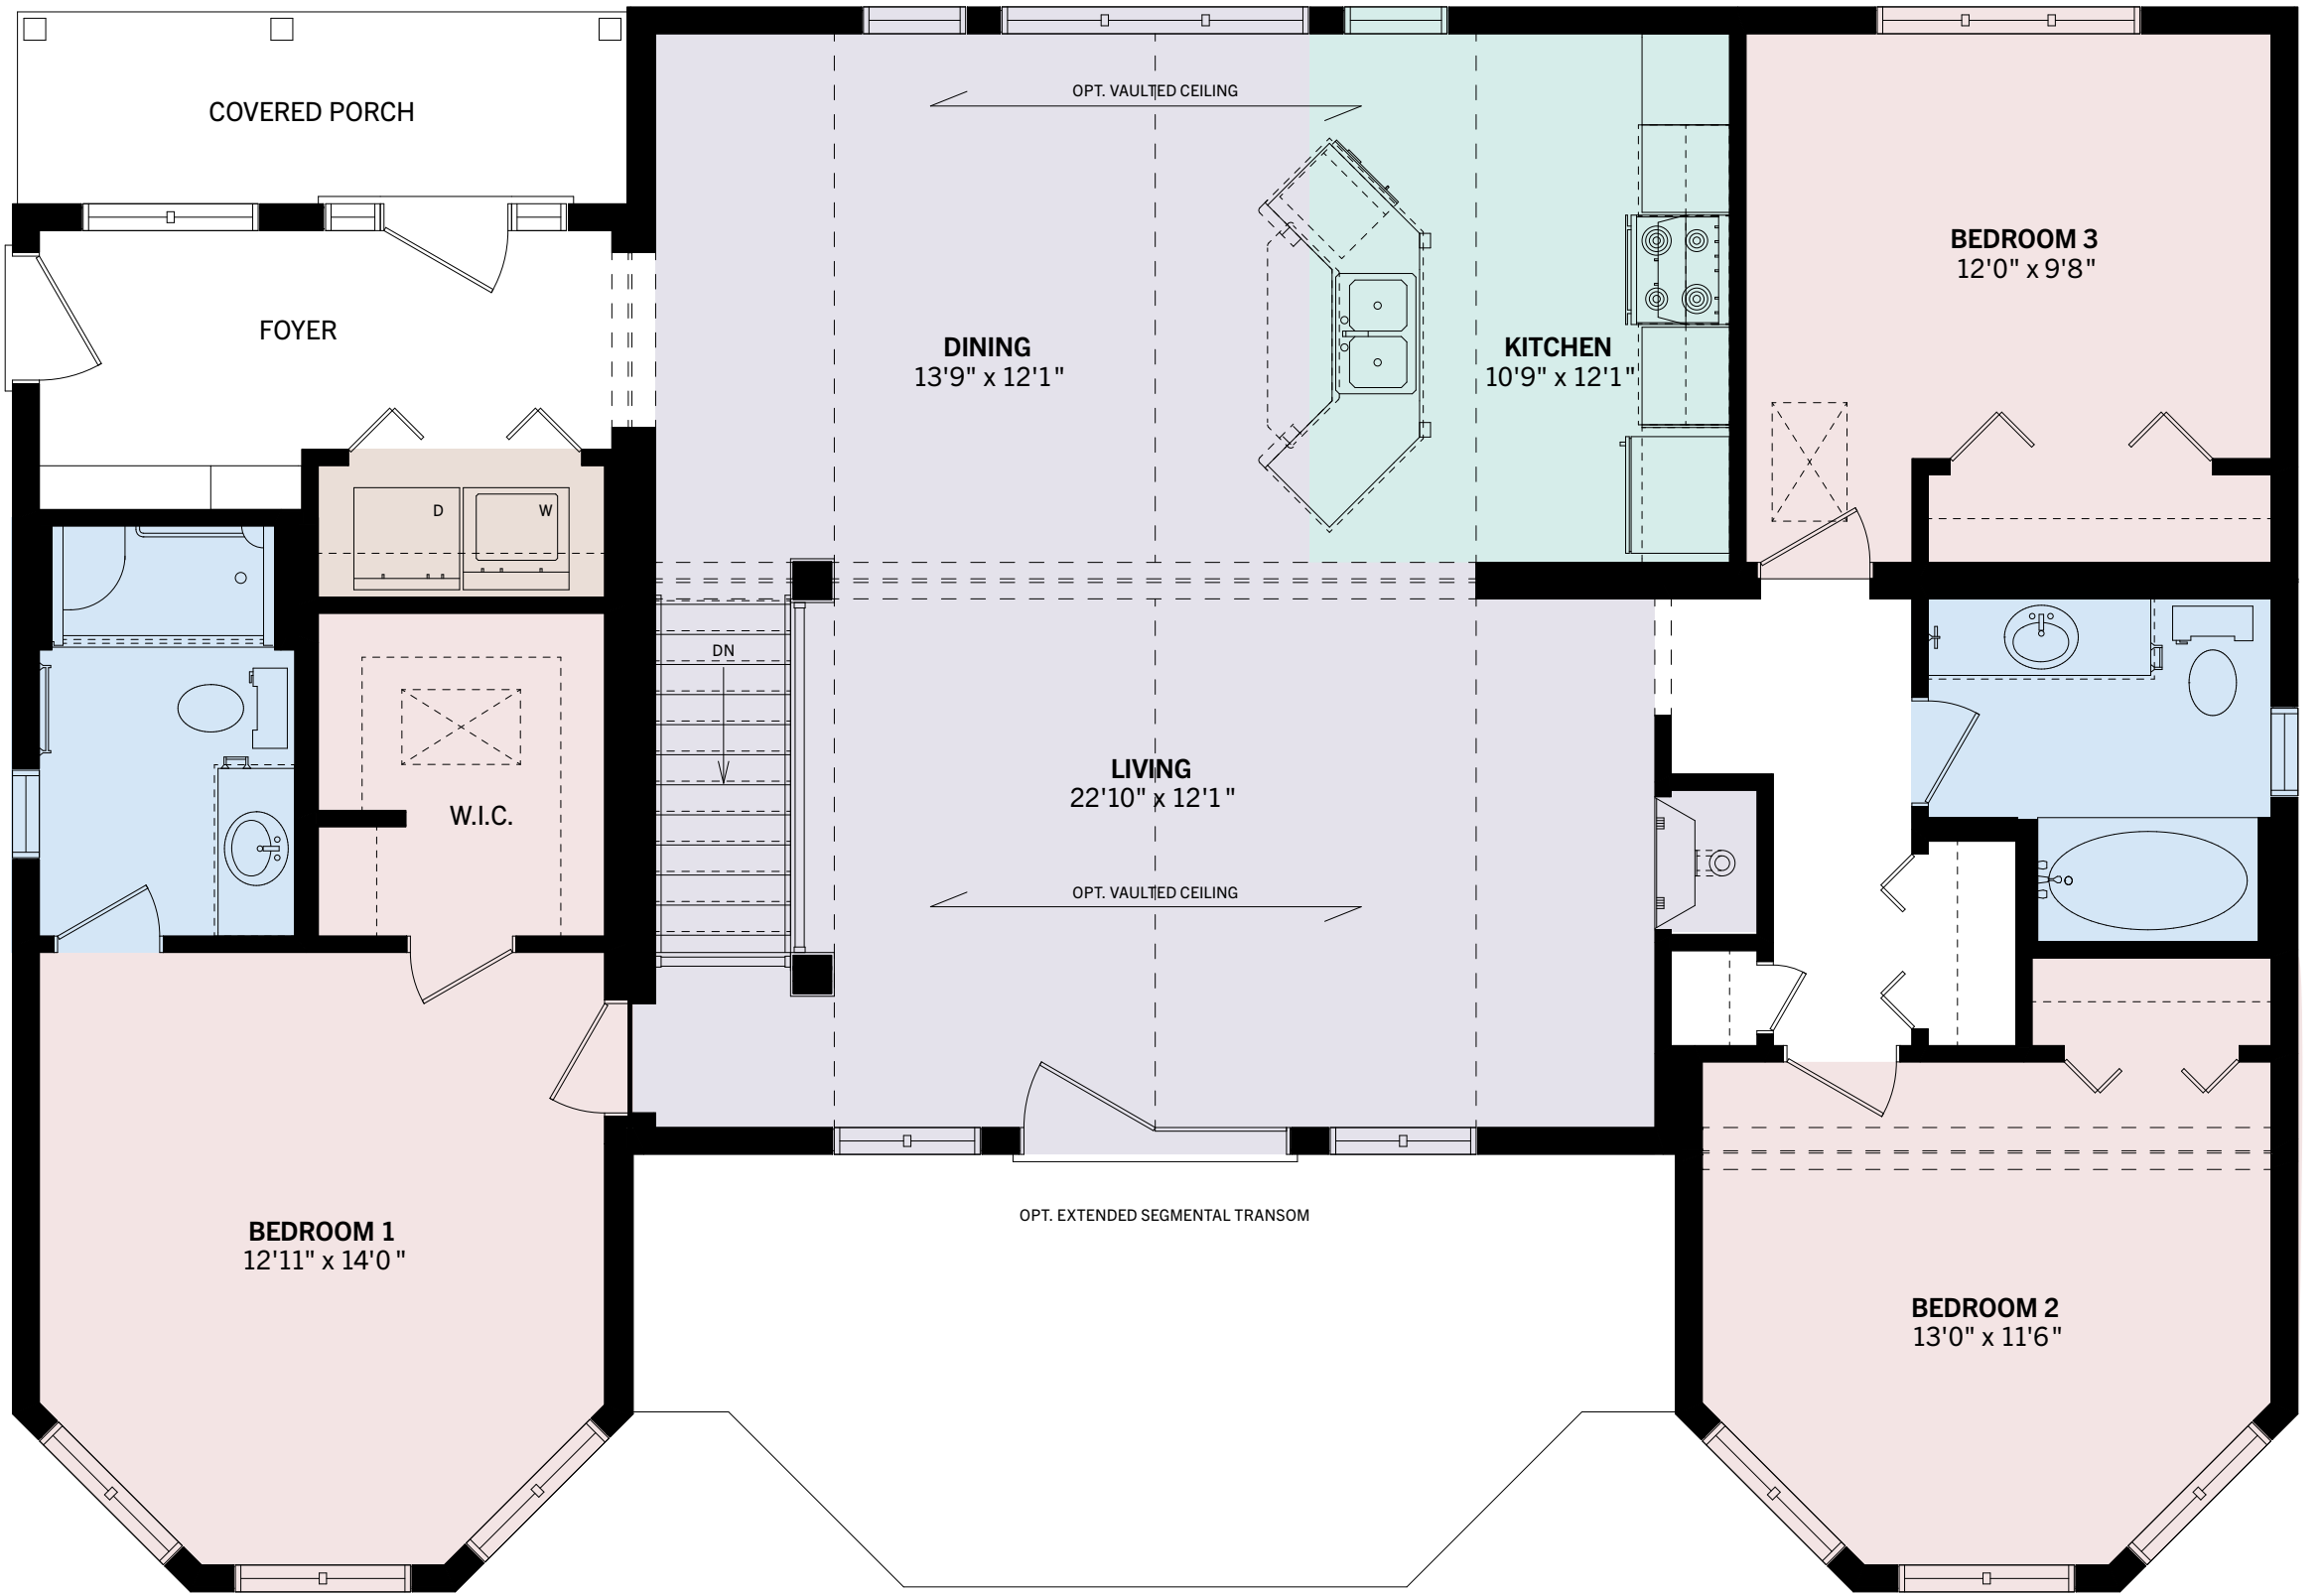

**THE
SUNSET TRENT**

COTTAGE COLLECTION
LAKESIDE LUXURY

3 BEDS | 2 BATHS

1,537 SQ.FT. (52' x 36')

Some optional features shown. Sizes and finishes may vary. E.&O.E.