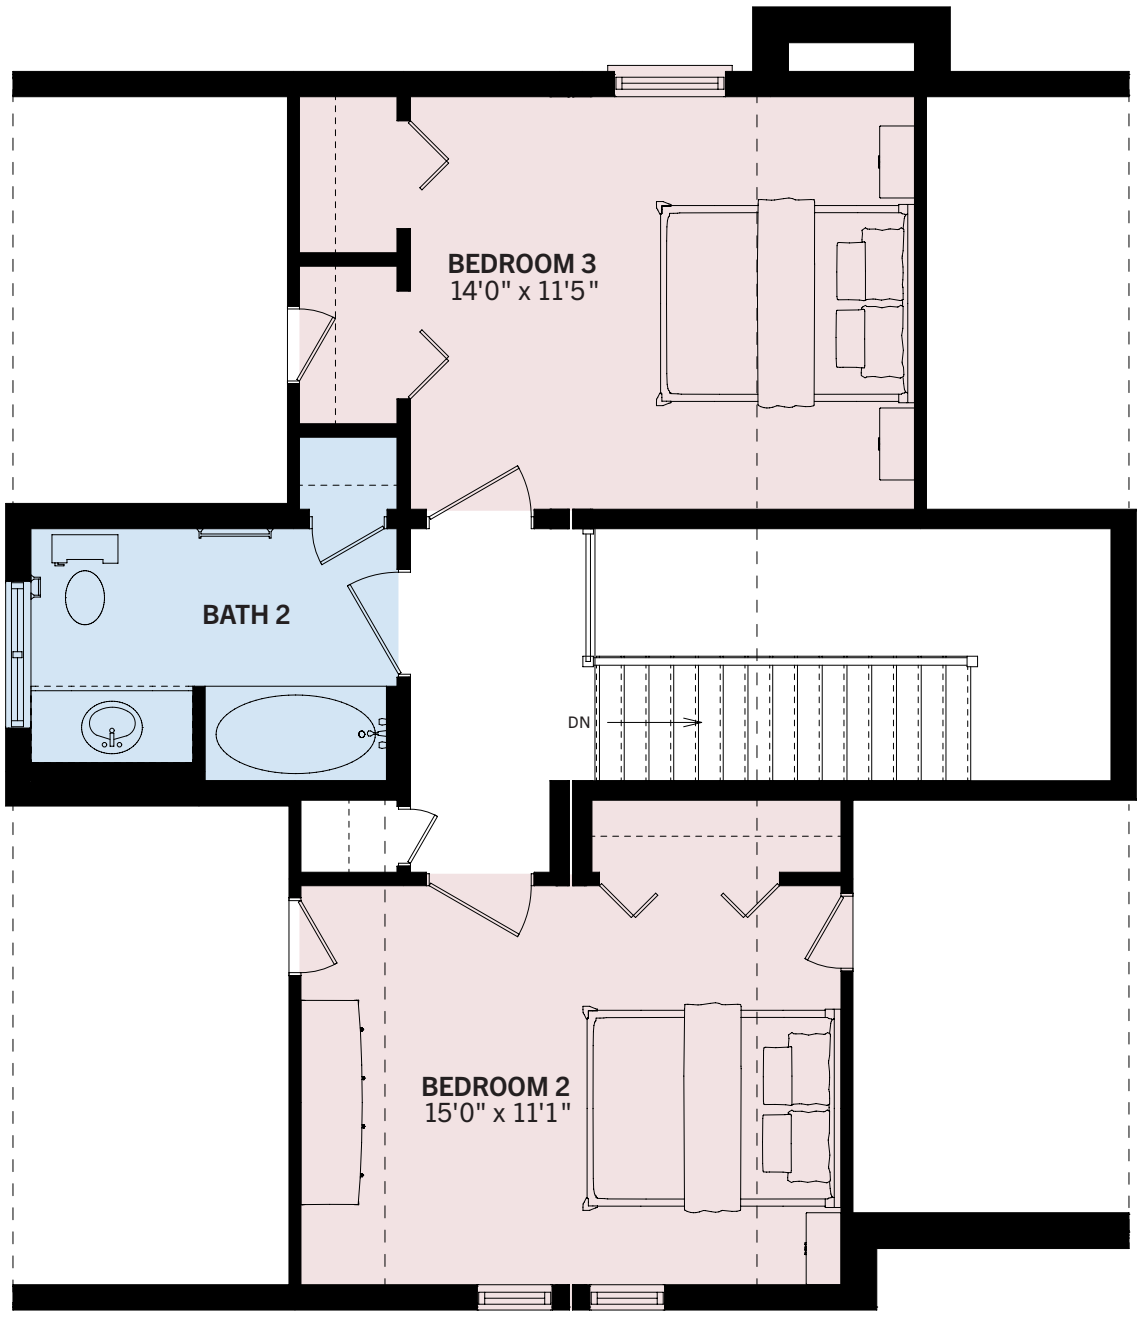

SECOND FLOOR

THE SUMMERSIDE

1,668 SQ. FT. (31' x 44')
3 BEDS | 2.5 BATHS