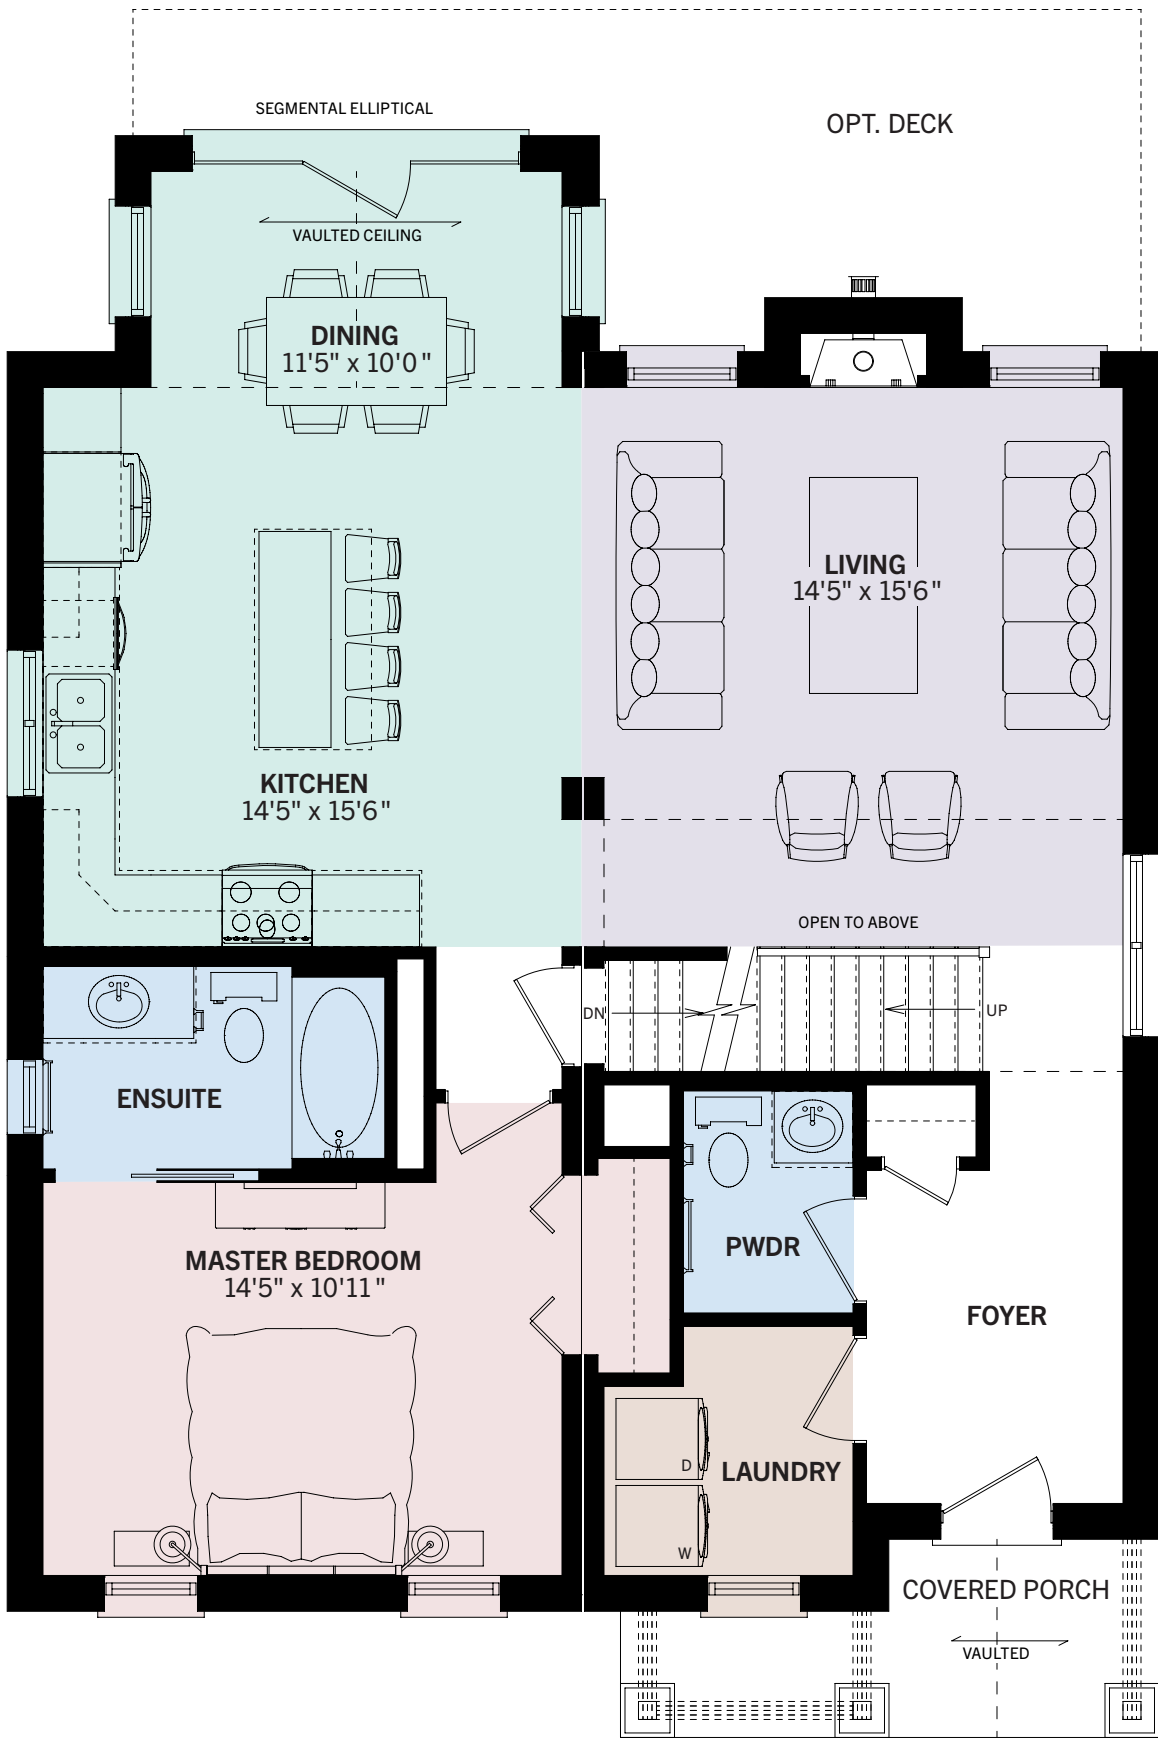

GROUND FLOOR