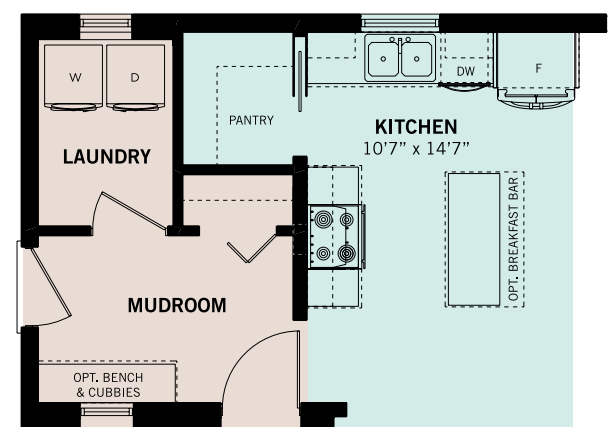

ALTERNATE 3