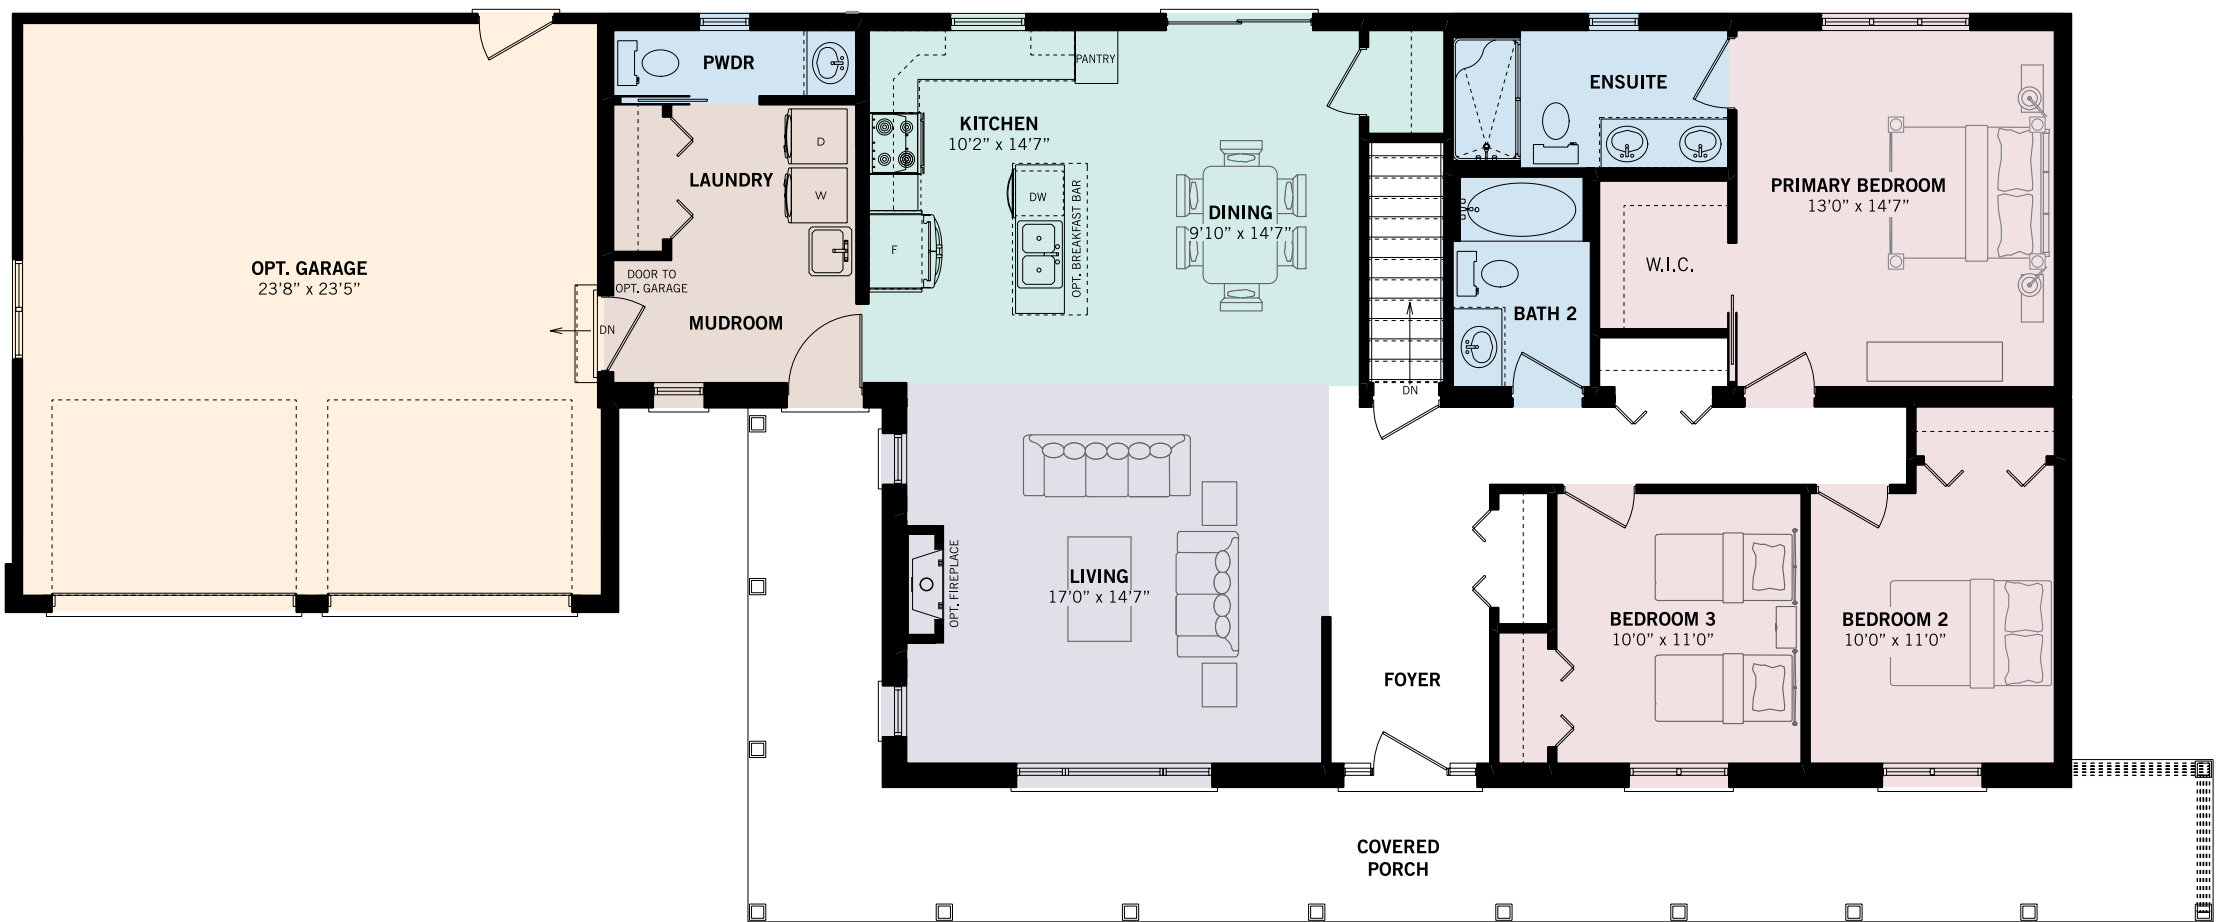

ALTERNATE 1