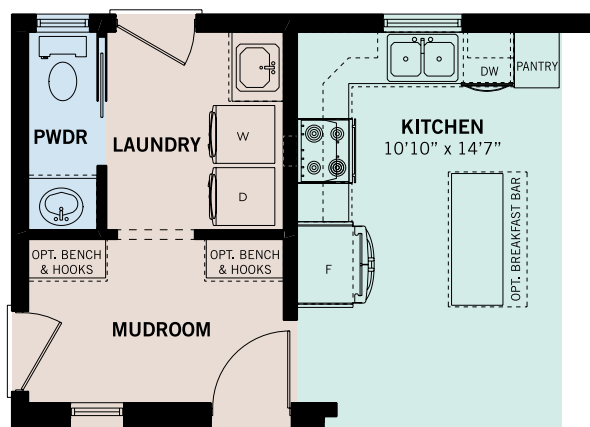

ALTERNATE 2