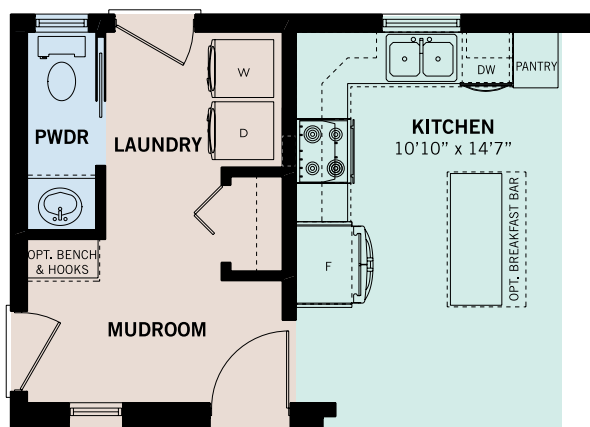

ALTERNATE 1