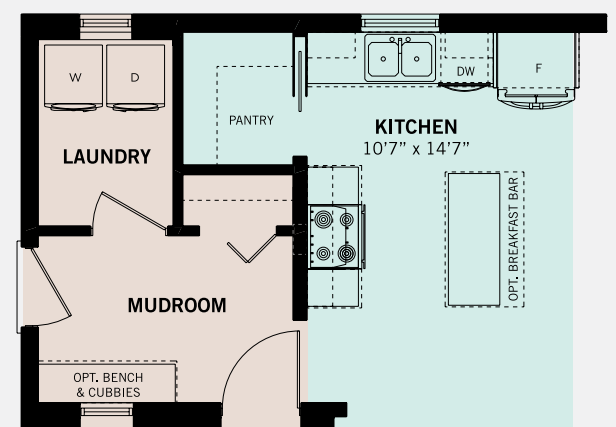

ALTERNATE 3