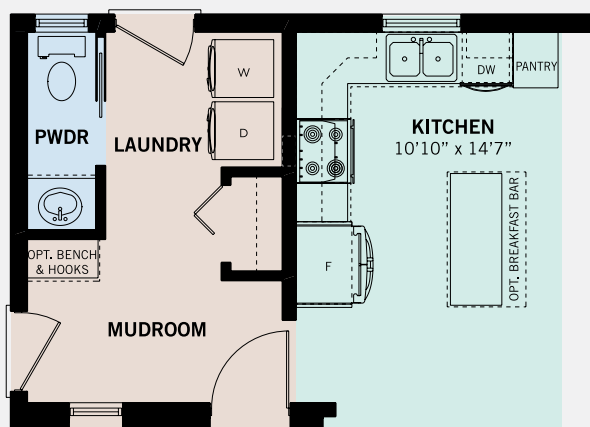

ALTERNATE 1