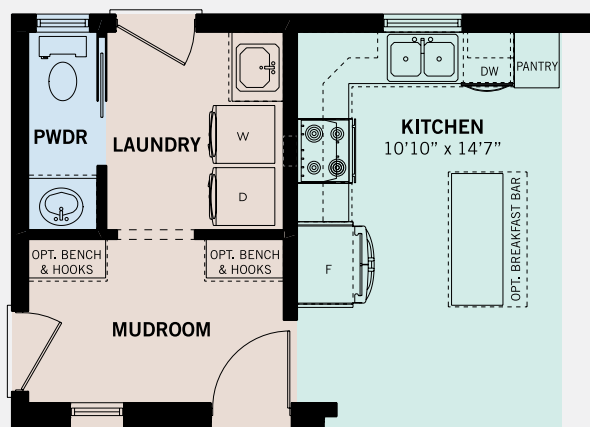

ALTERNATE 2