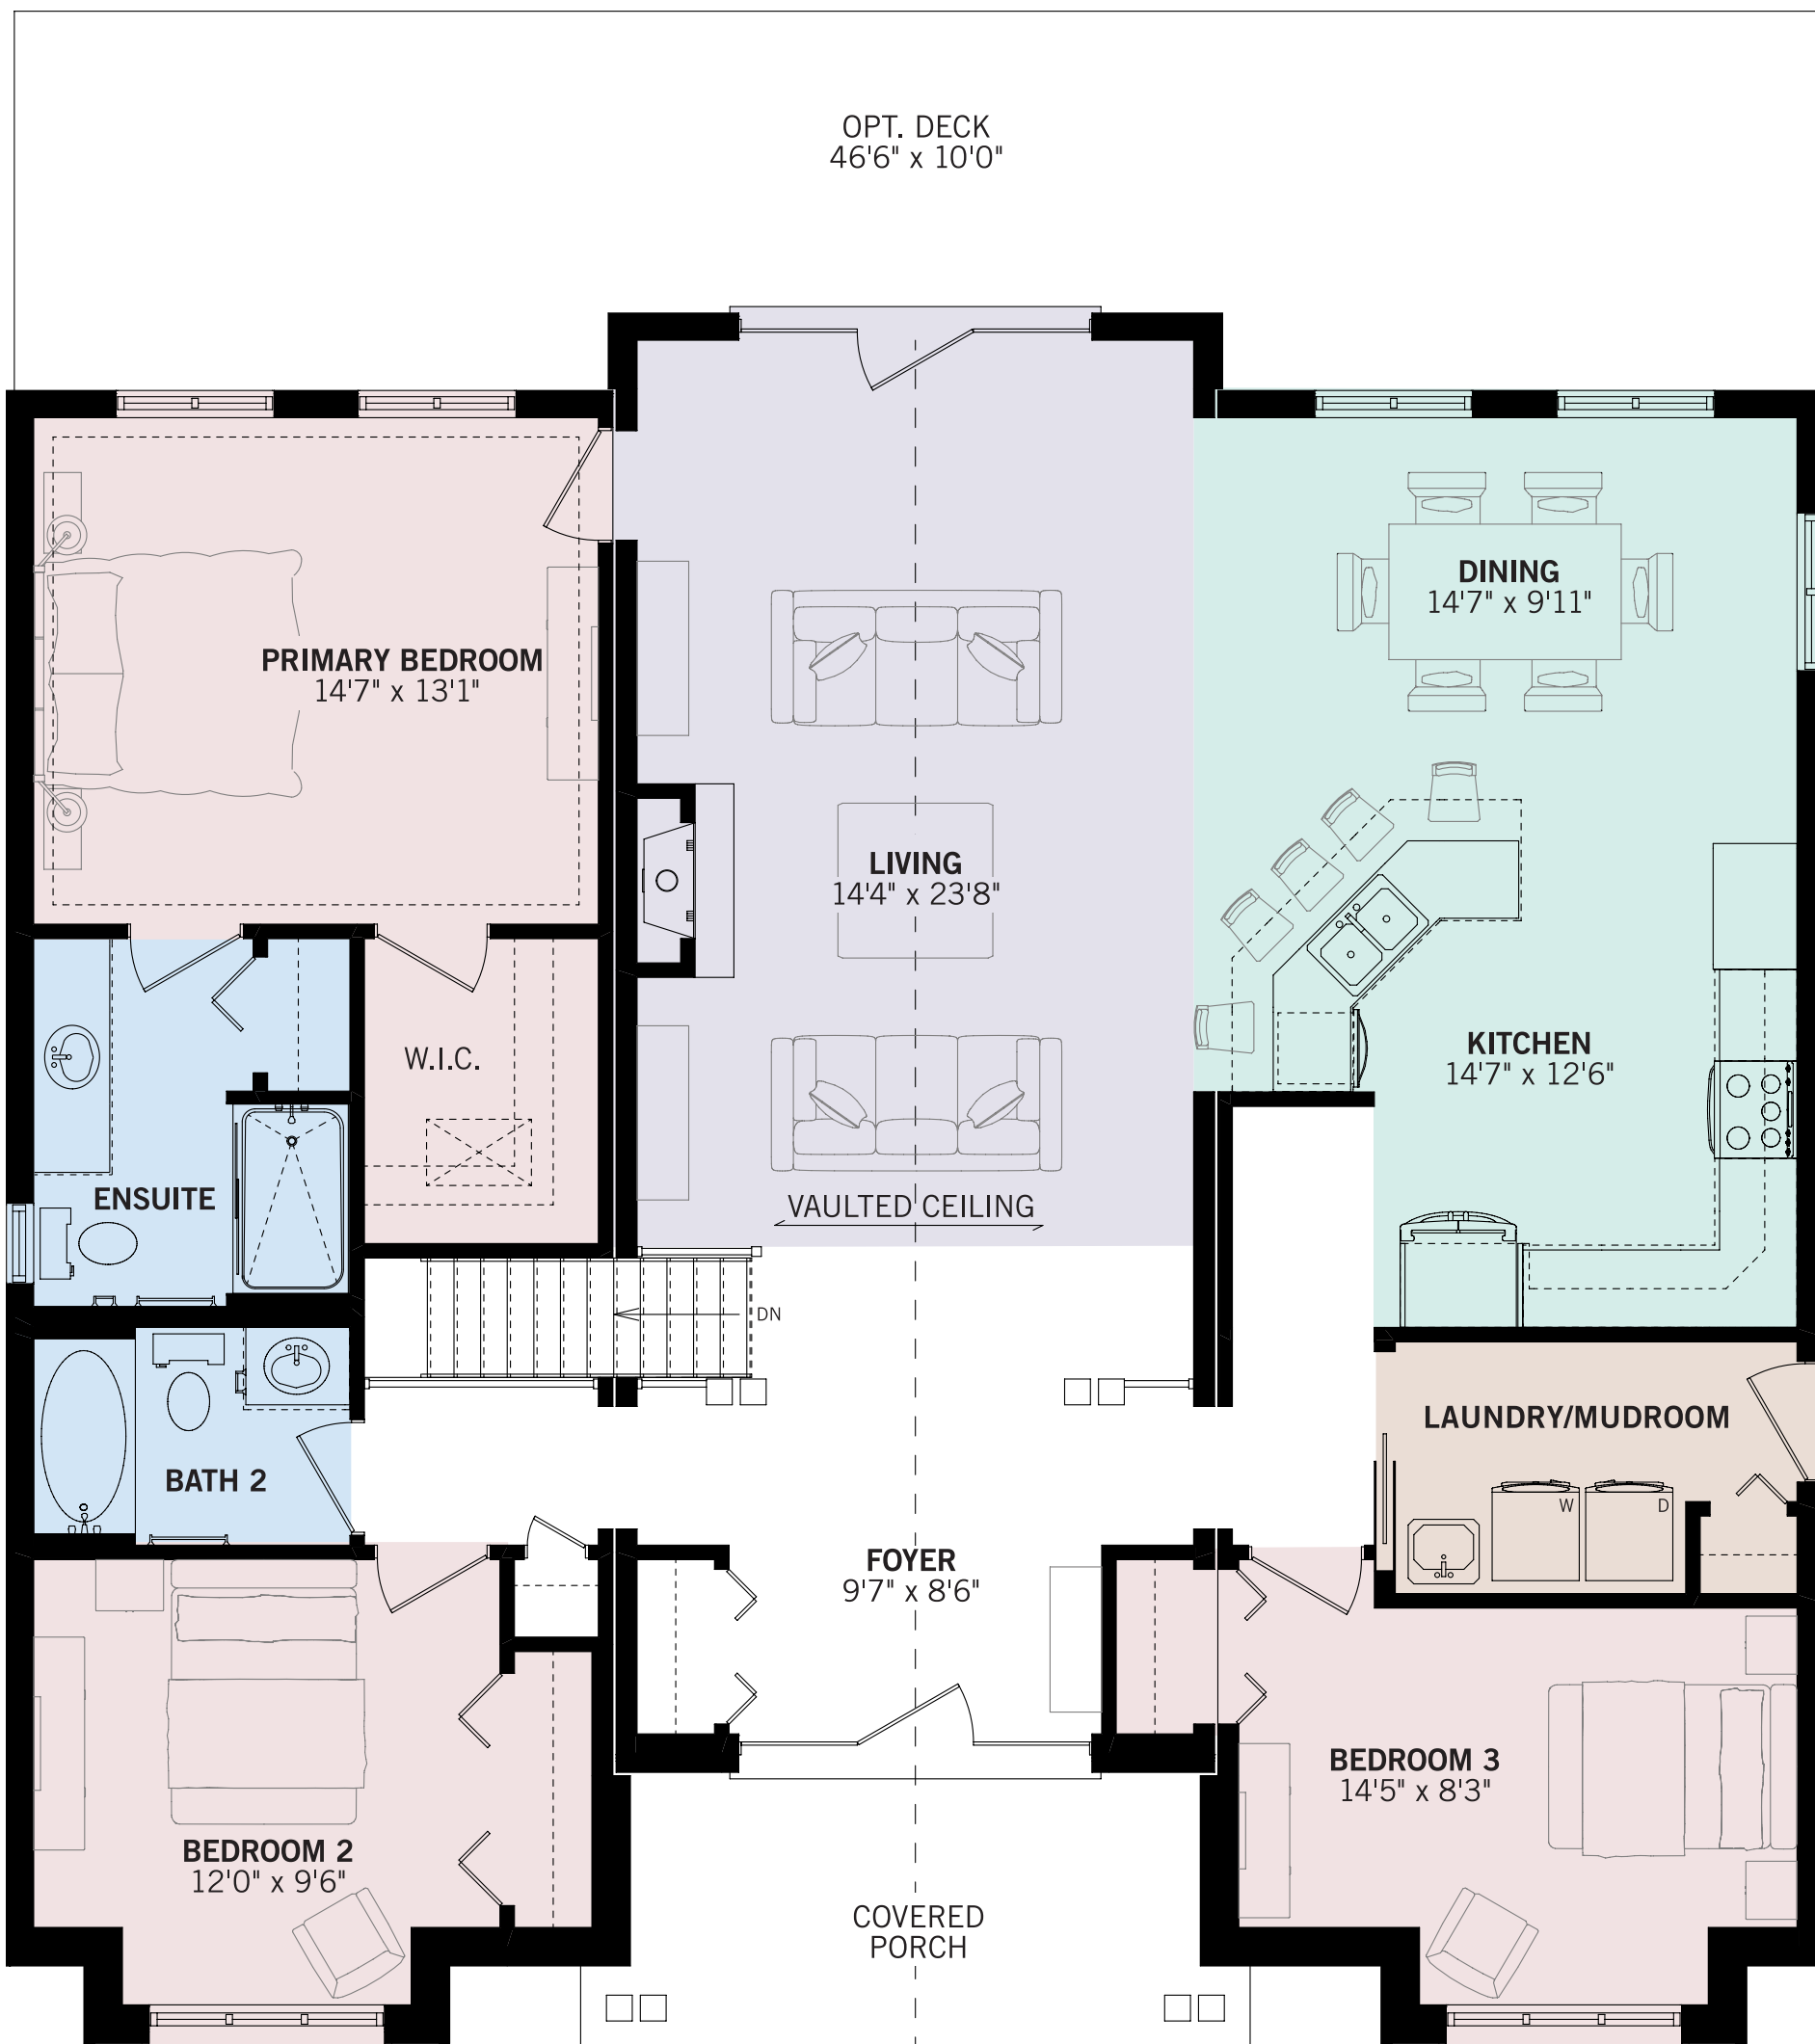

THE ROSSEAU

COTTAGE COLLECTION
A HOME WITH HARMONY

3 BEDS | 2 BATHS

1,848 SQ. FT. (46'6" X 44')