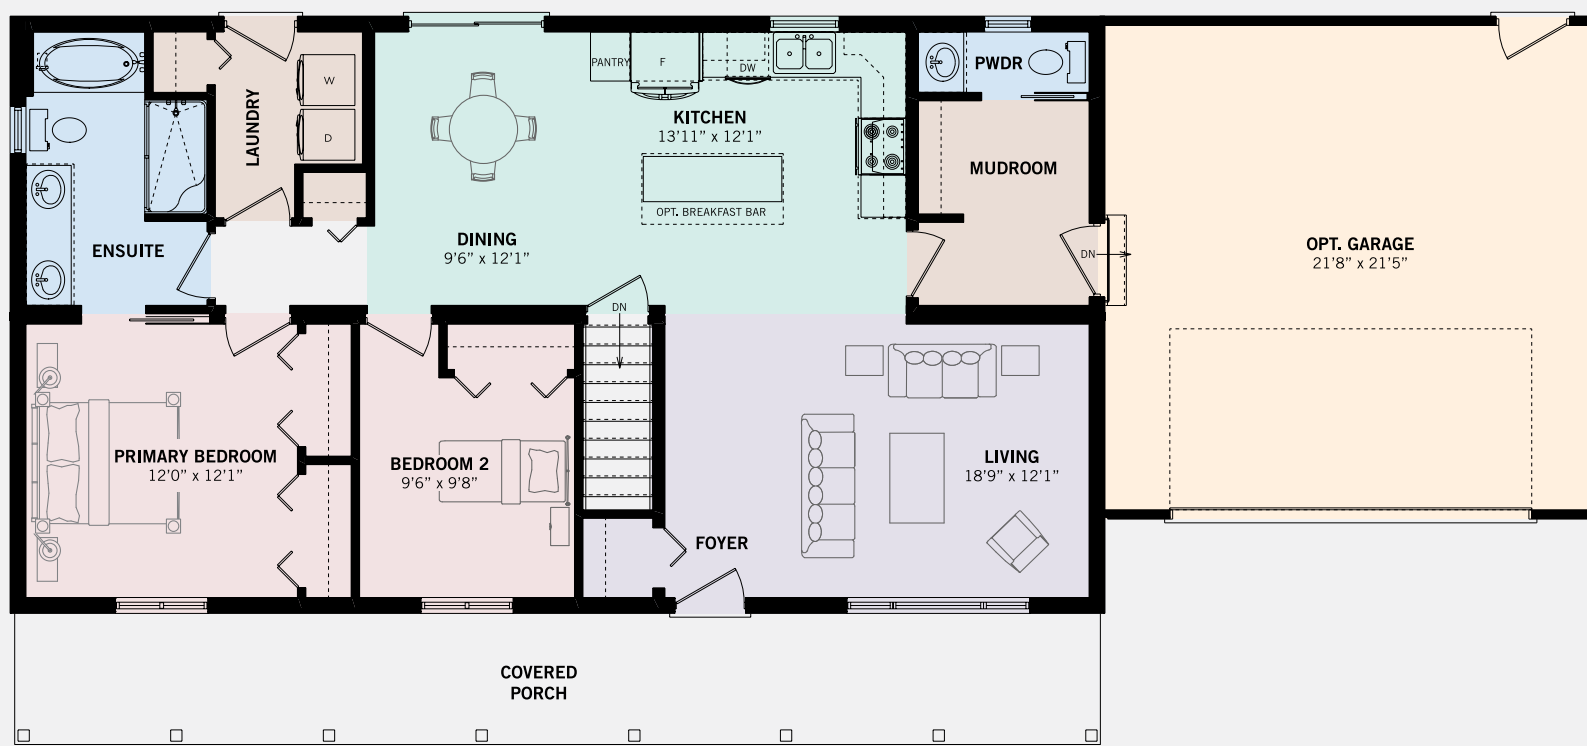

FLOORPLAN 2