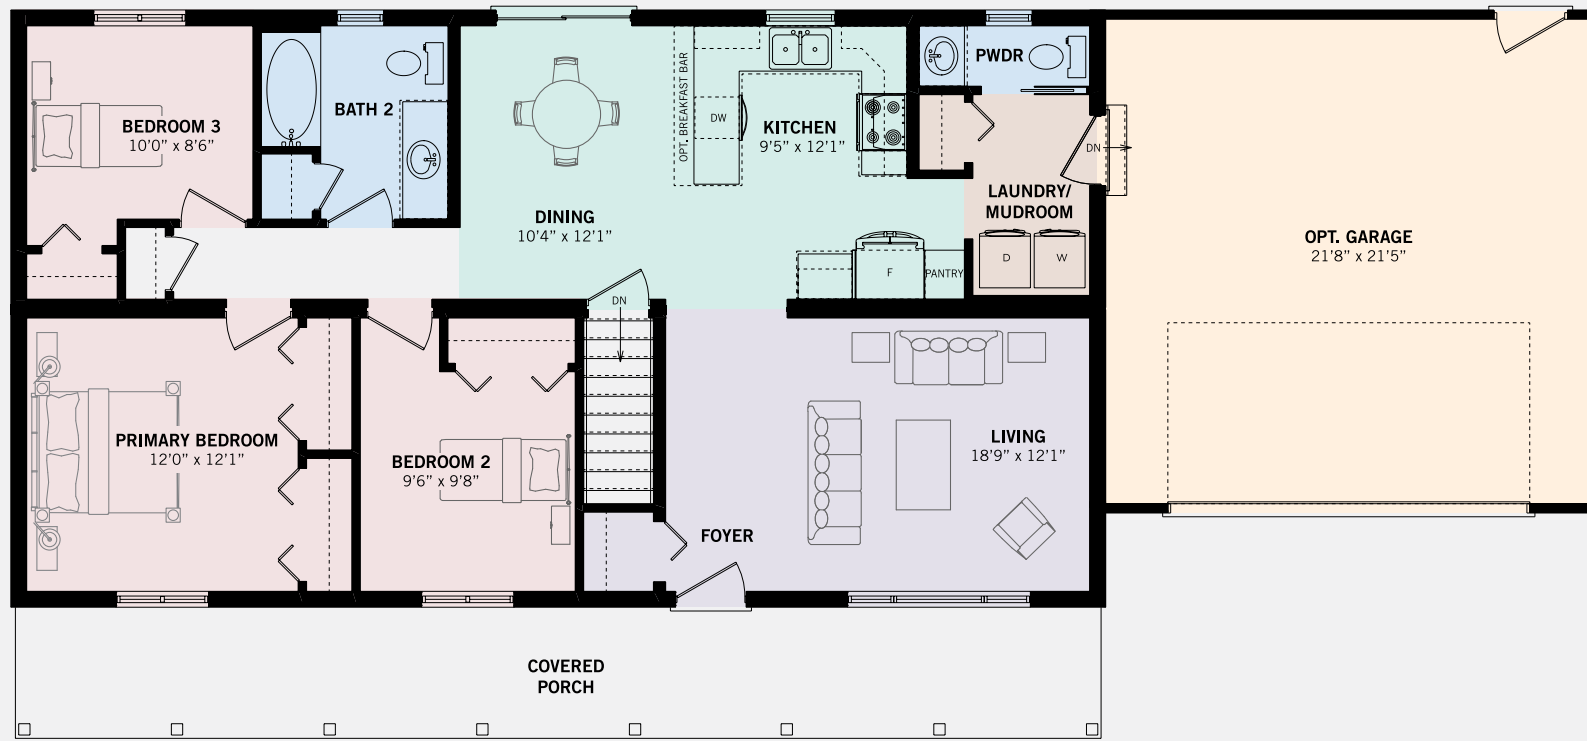

FLOORPLAN 1