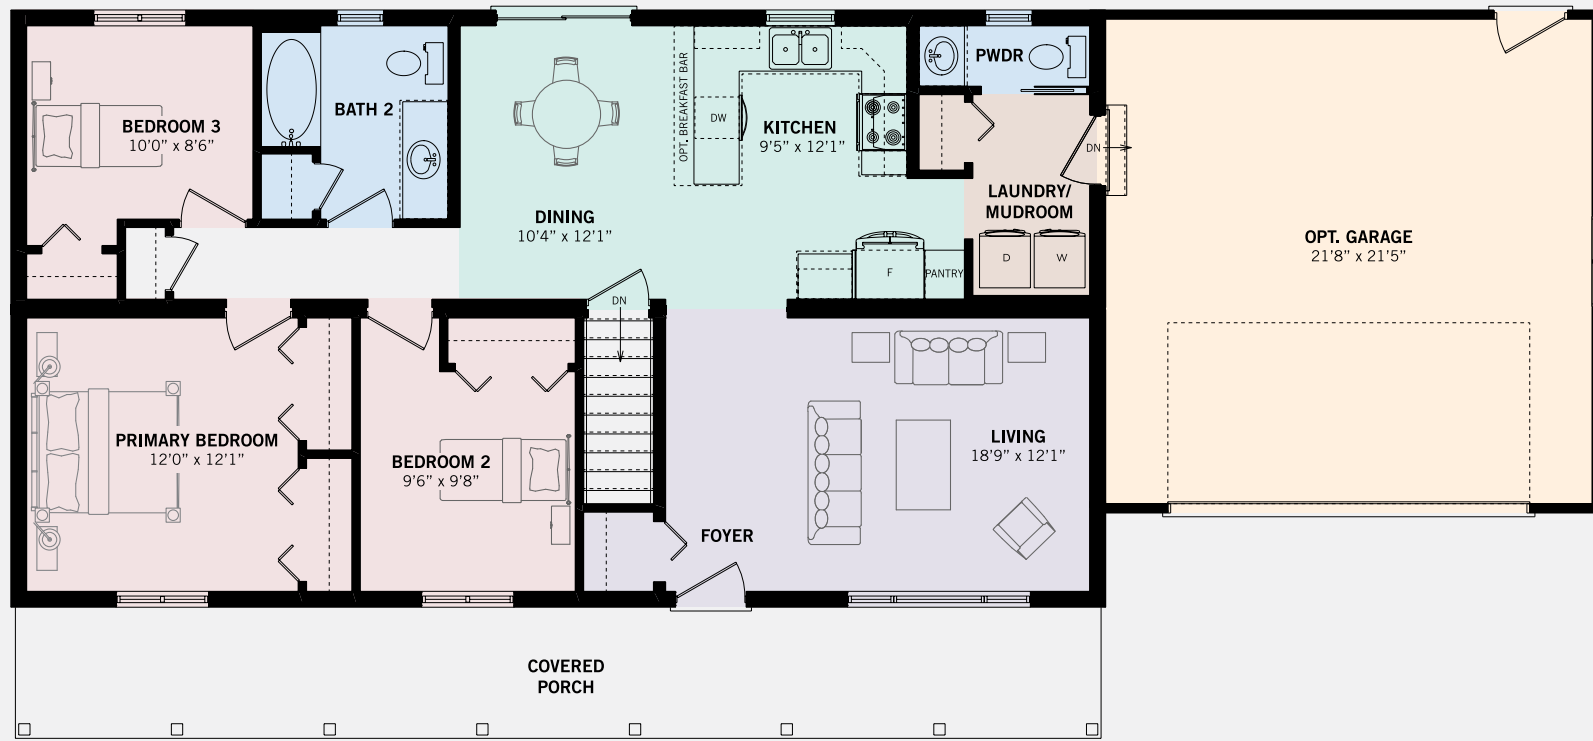

FLOORPLAN 1