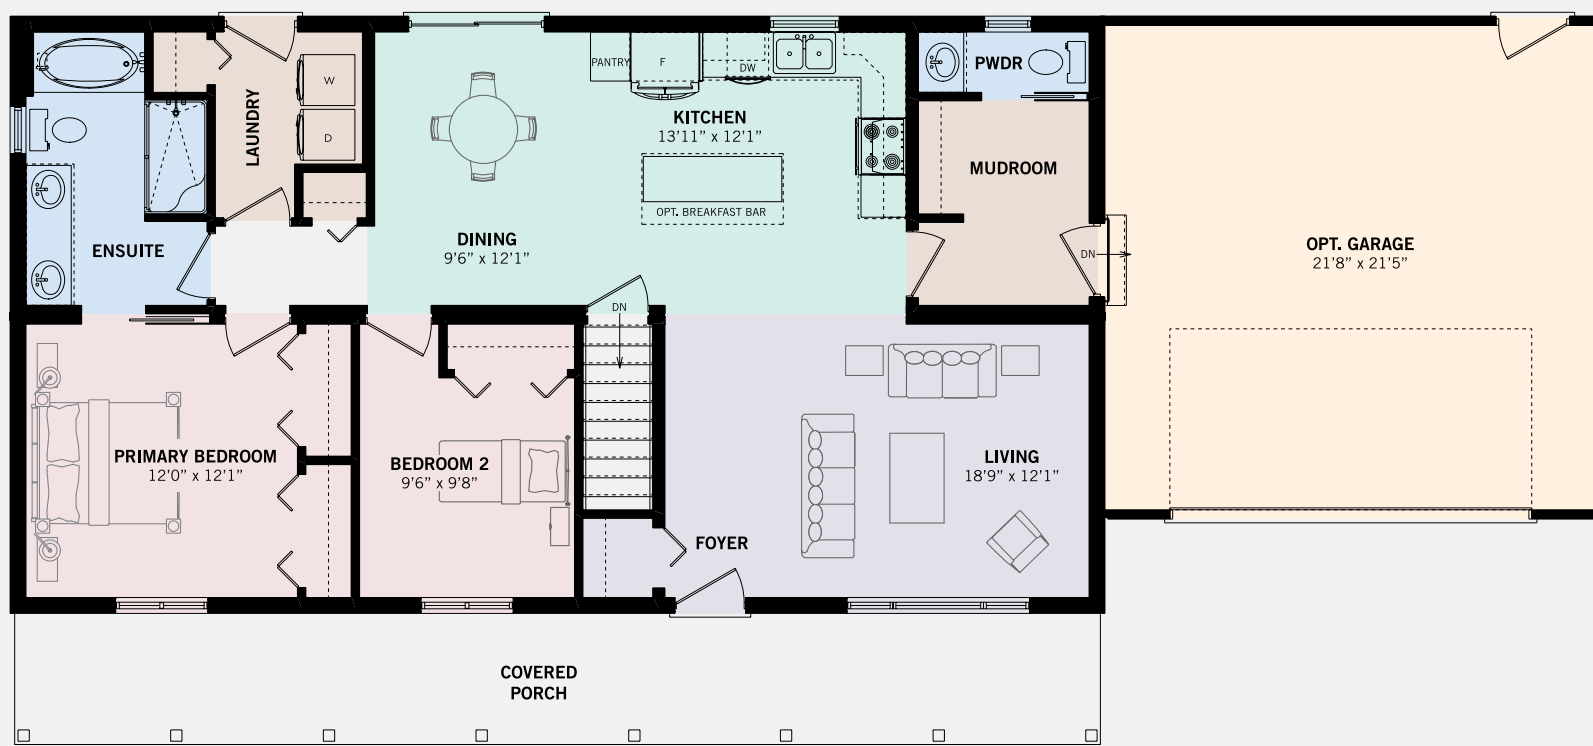

FLOORPLAN 2