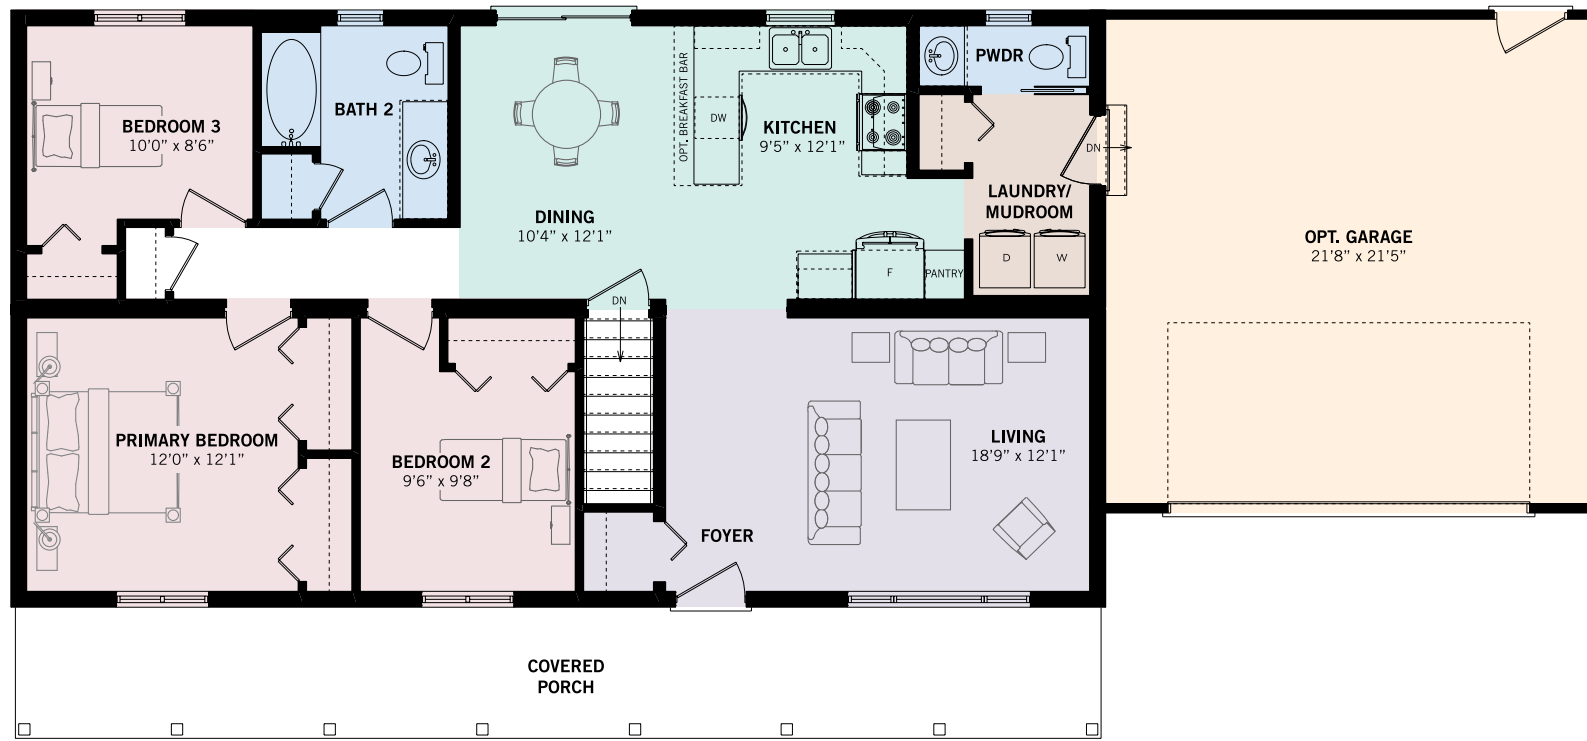

FLOORPLAN 1