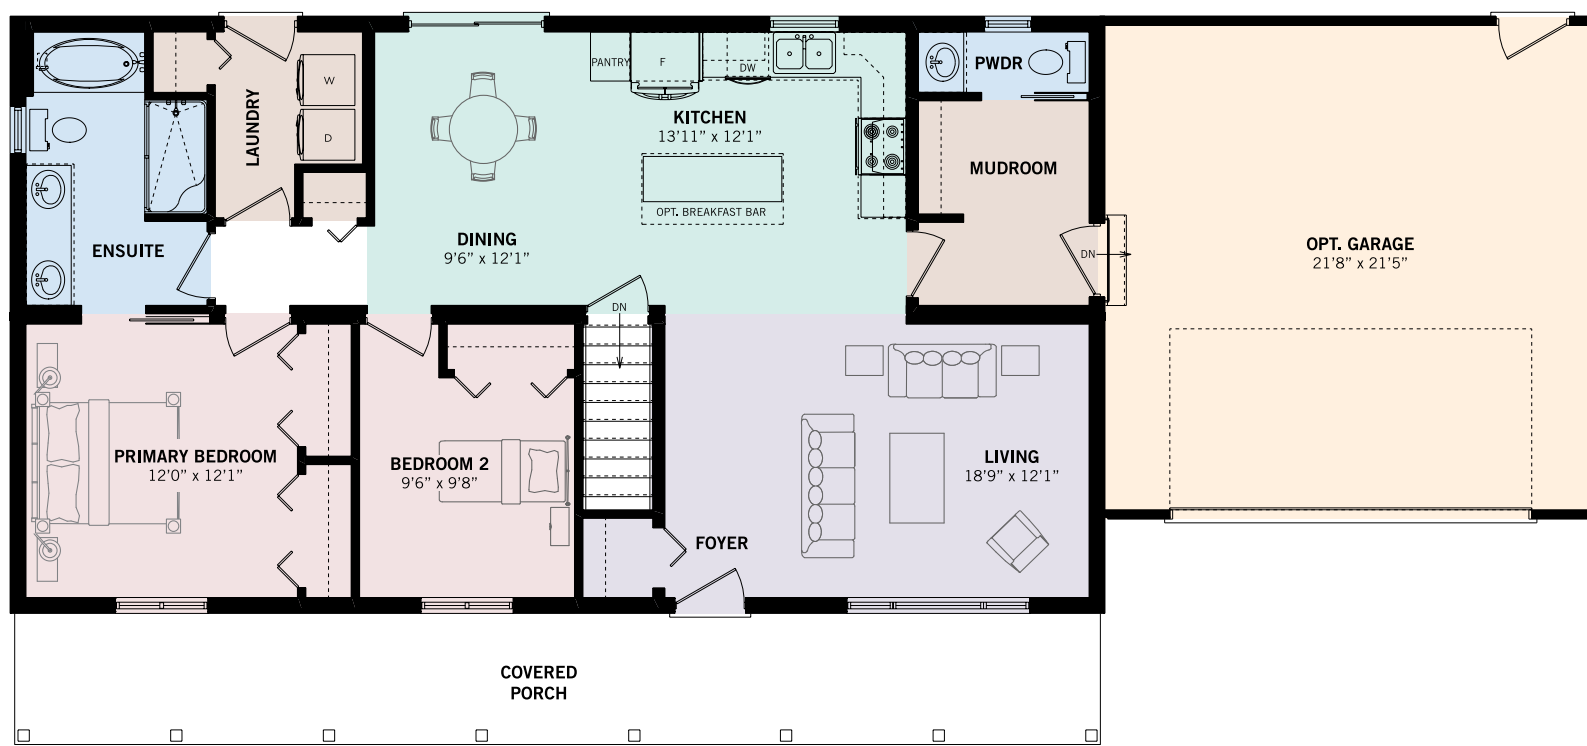

FLOORPLAN 2