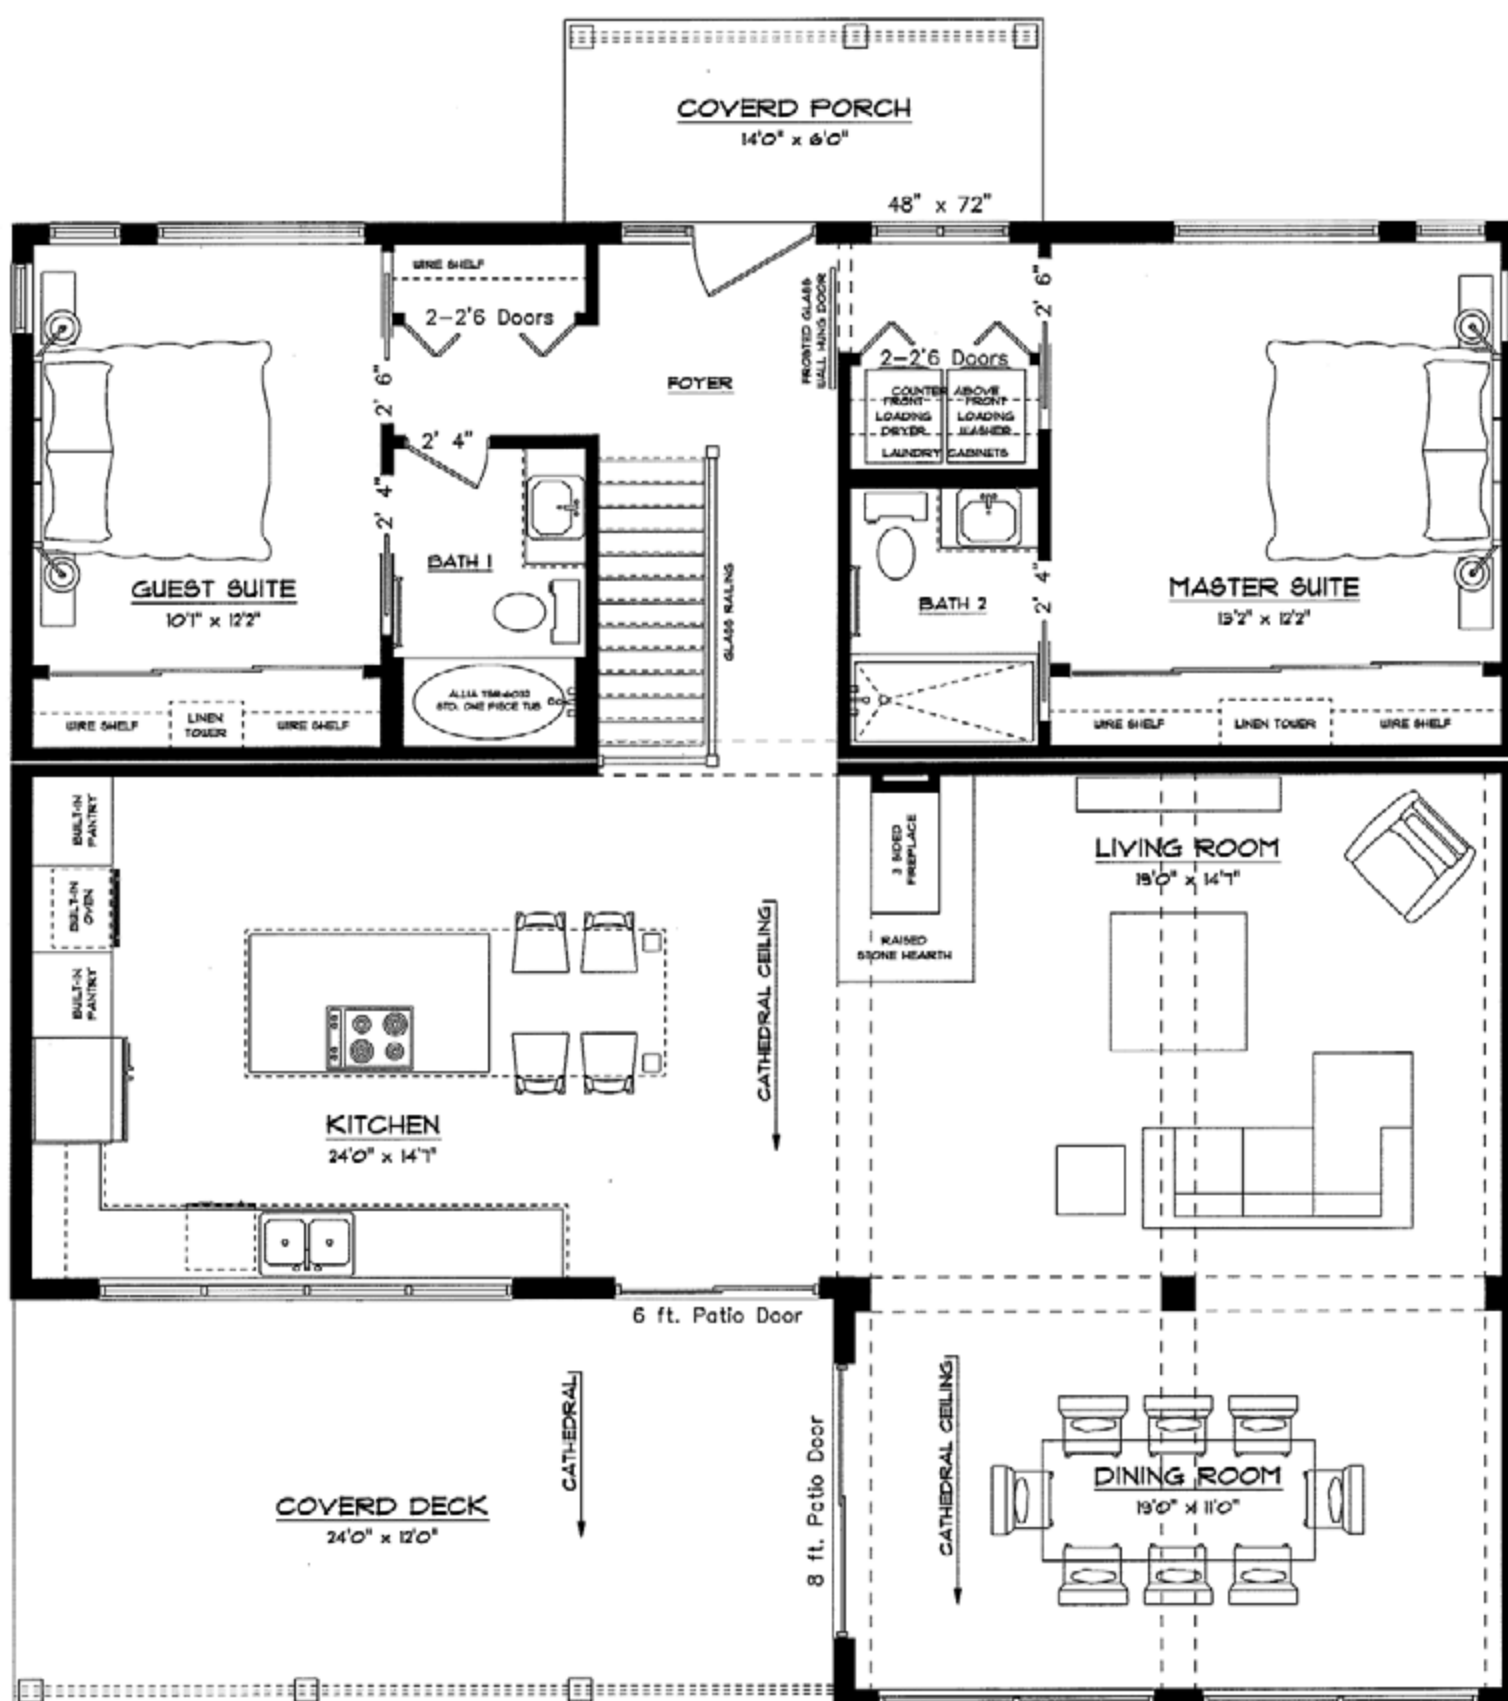

**THE
QUINTE**

CONTEMPORARY COLLECTION
MODERN & CONVENIENT

2 BEDS | 2 BATHS

ELEVATION C
1,604 SQ.FT. (44' x 43')

Some optional features shown. Sizes and finishes may vary. E.&O.E.