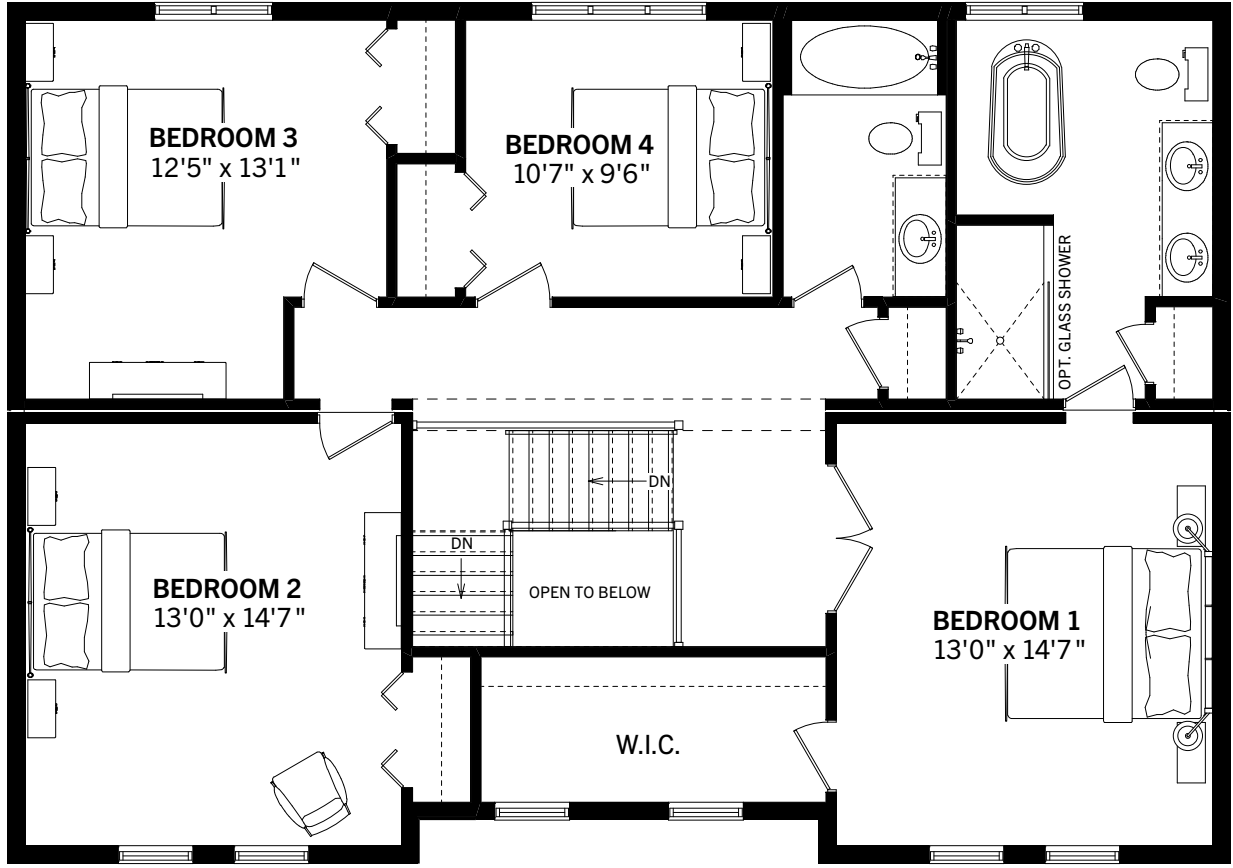

ELEVATION B
2,505 SQ.FT. (42' x 58')

THE OAKWOOD

TWO-STORY COLLECTION
FAMILY SIZED LIVING

4 BEDS | 2.5 BATHS

Second Floor

Ground Floor

Some optional features shown. Sizes and finishes may vary. E.&O.E.