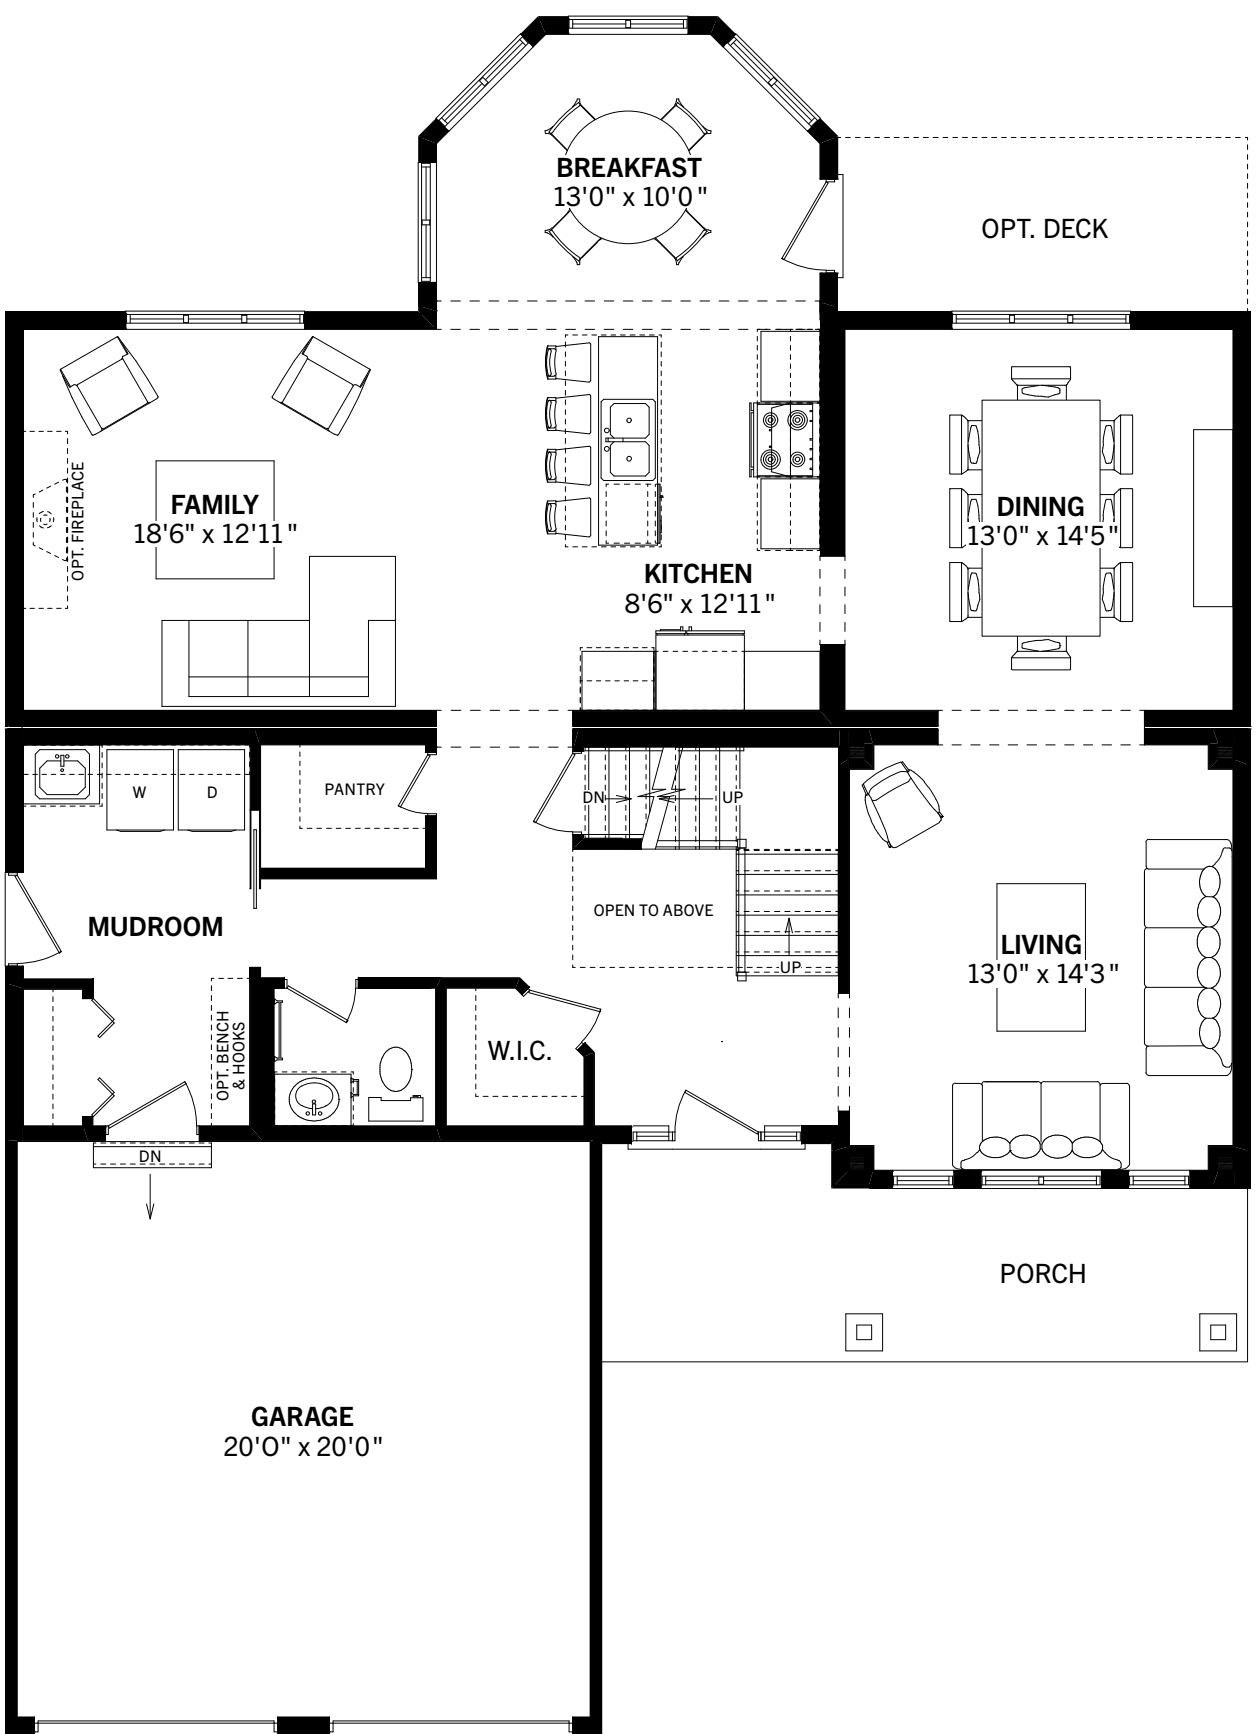

Ground Floor