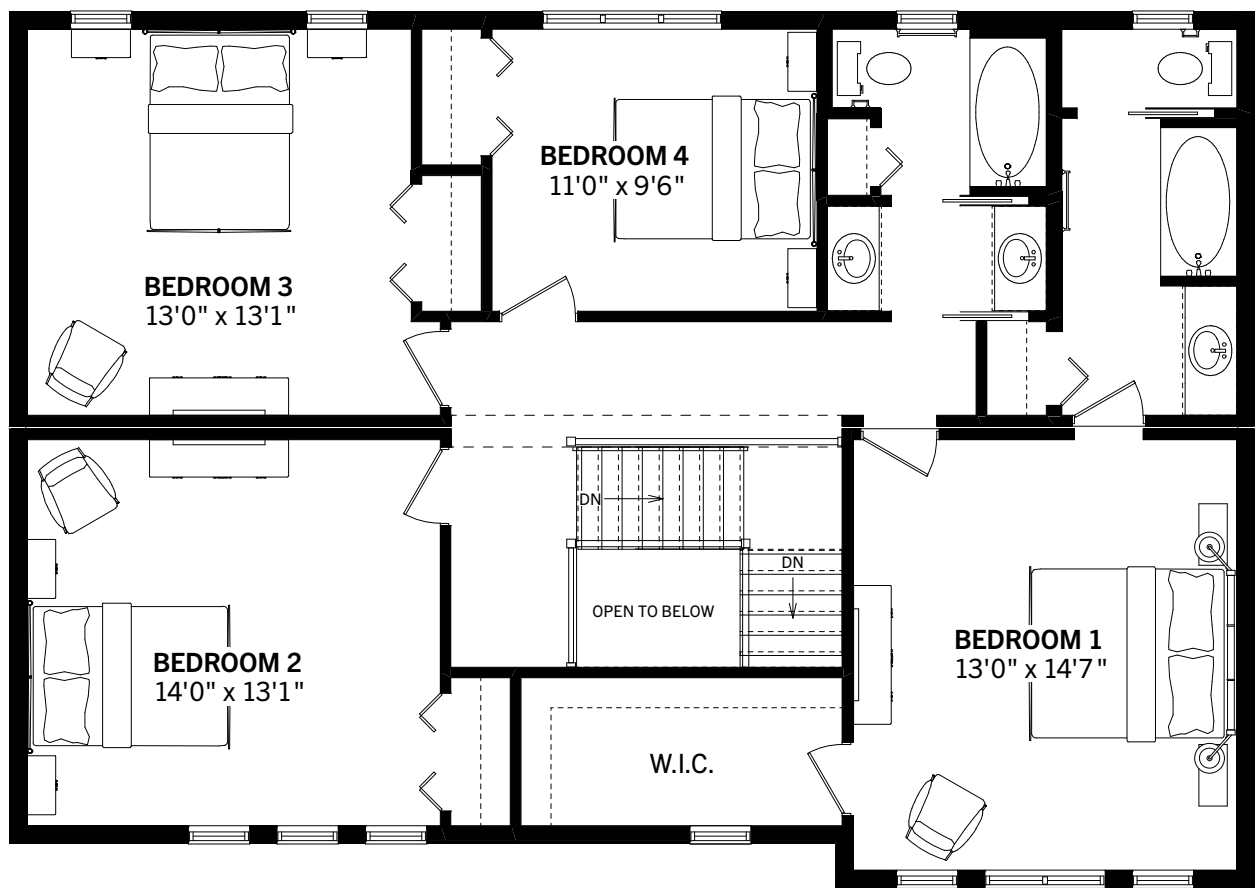

Second Floor