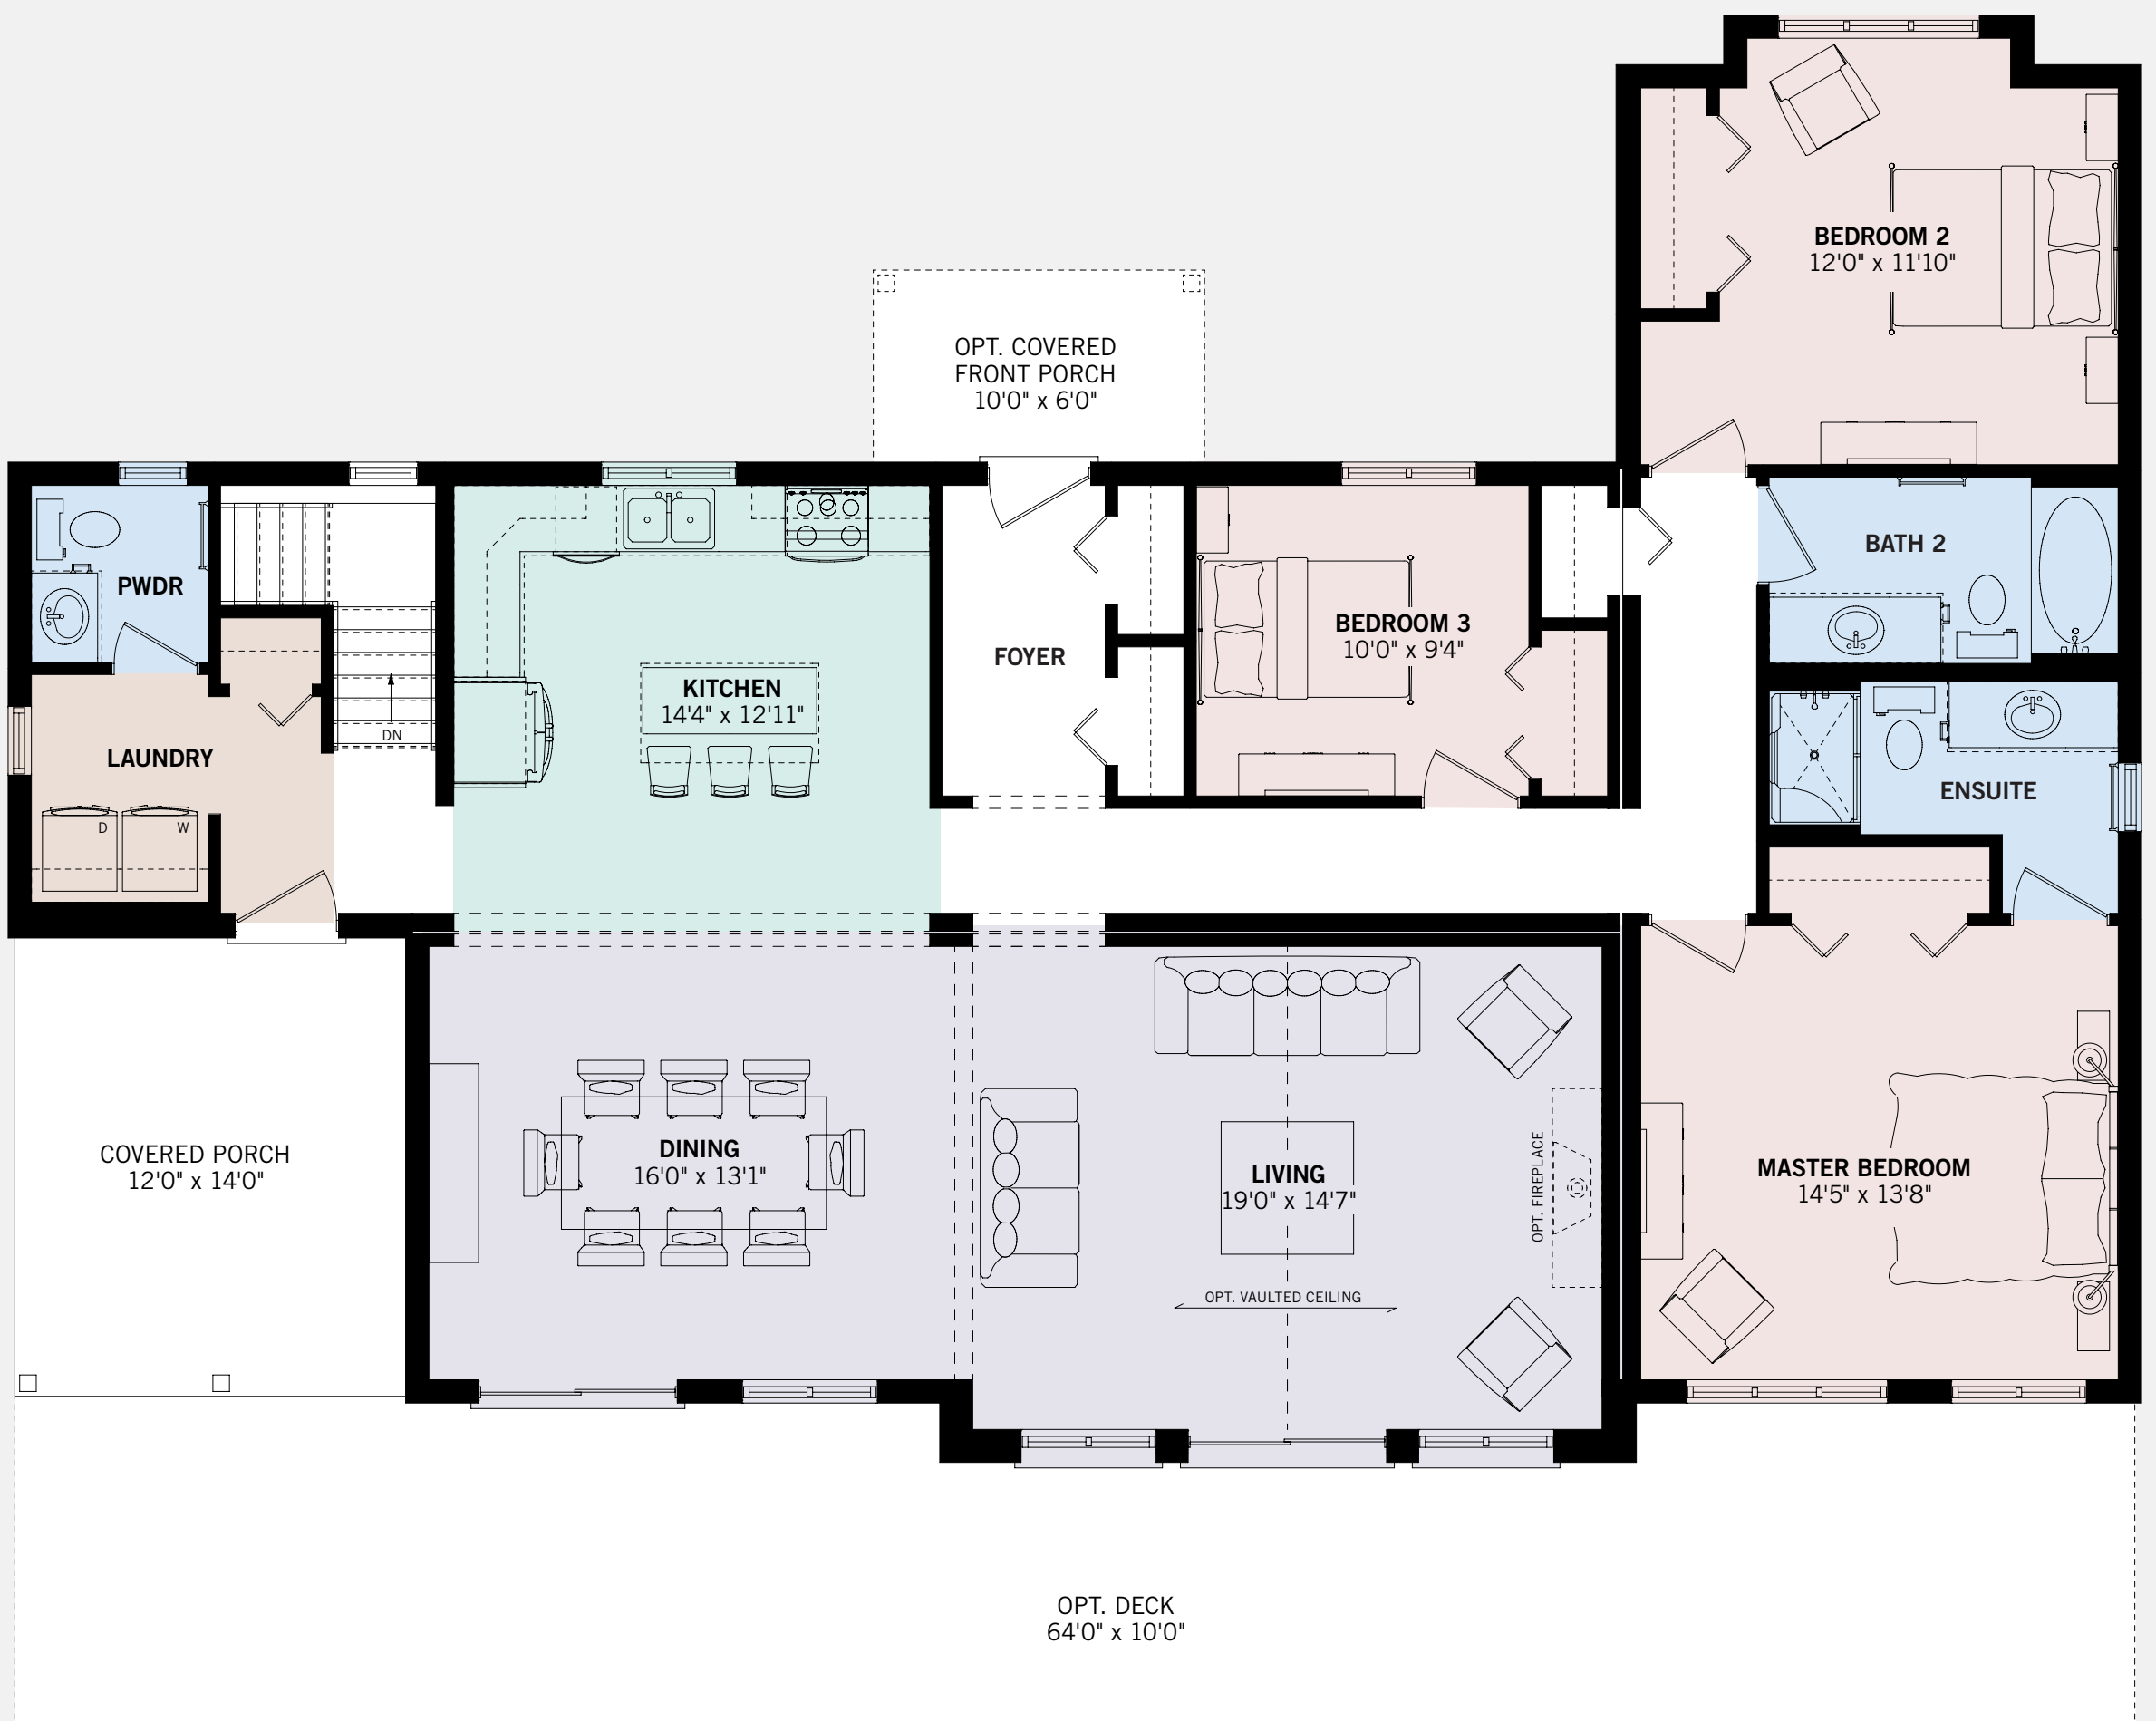

Some optional features shown. Sizes and finishes may vary. E.&O.E.

THE MINDEN

1,854 SQ. FT. (64' x 43')

3 BEDS | 2.5 BATHS

The Art and Science of Building. QualityHomes.ca