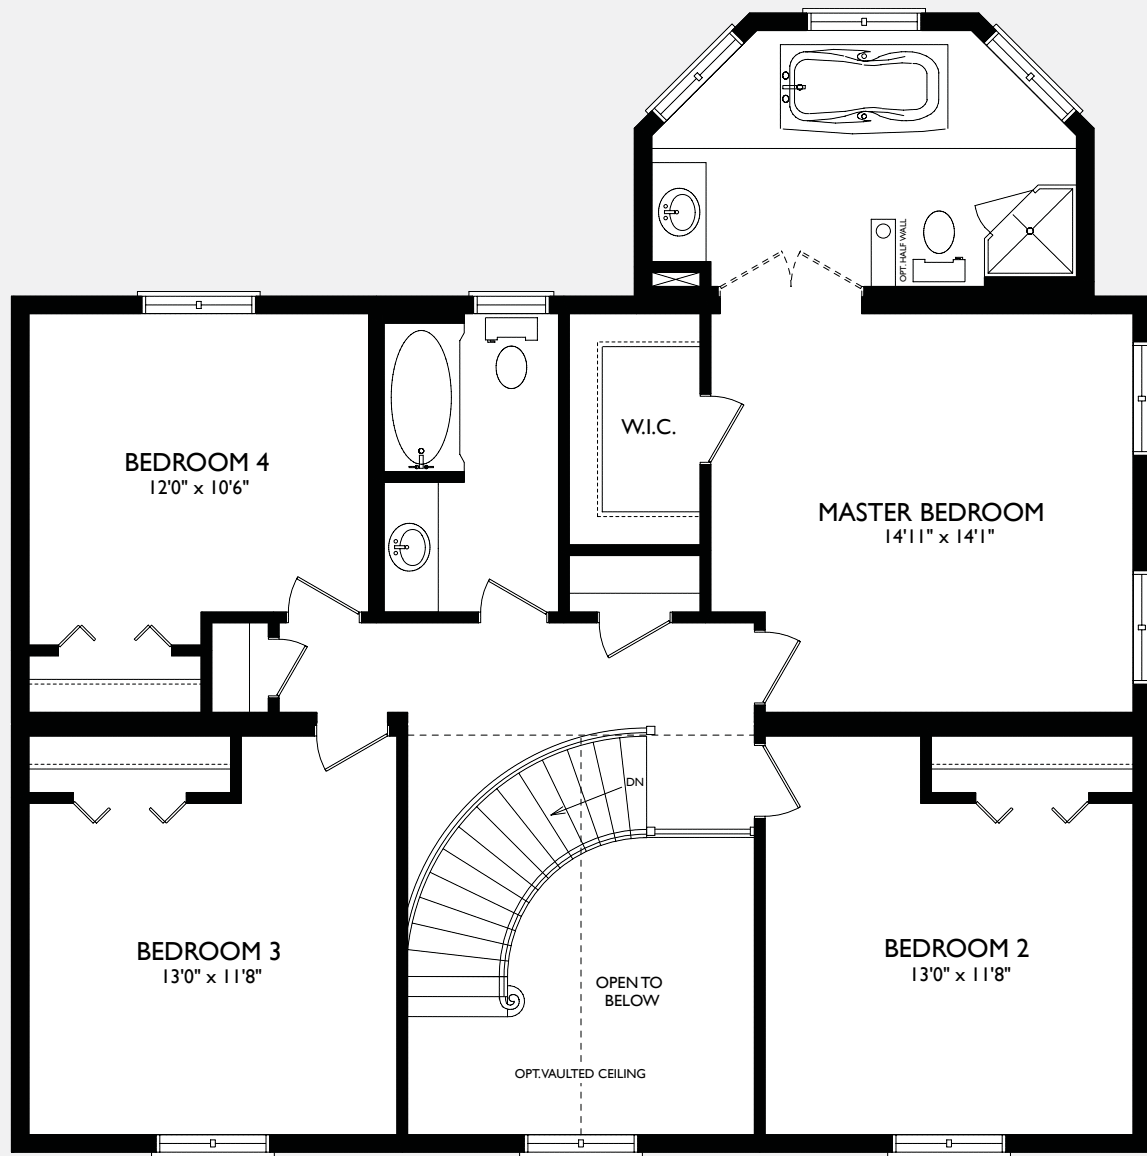

Second Floor