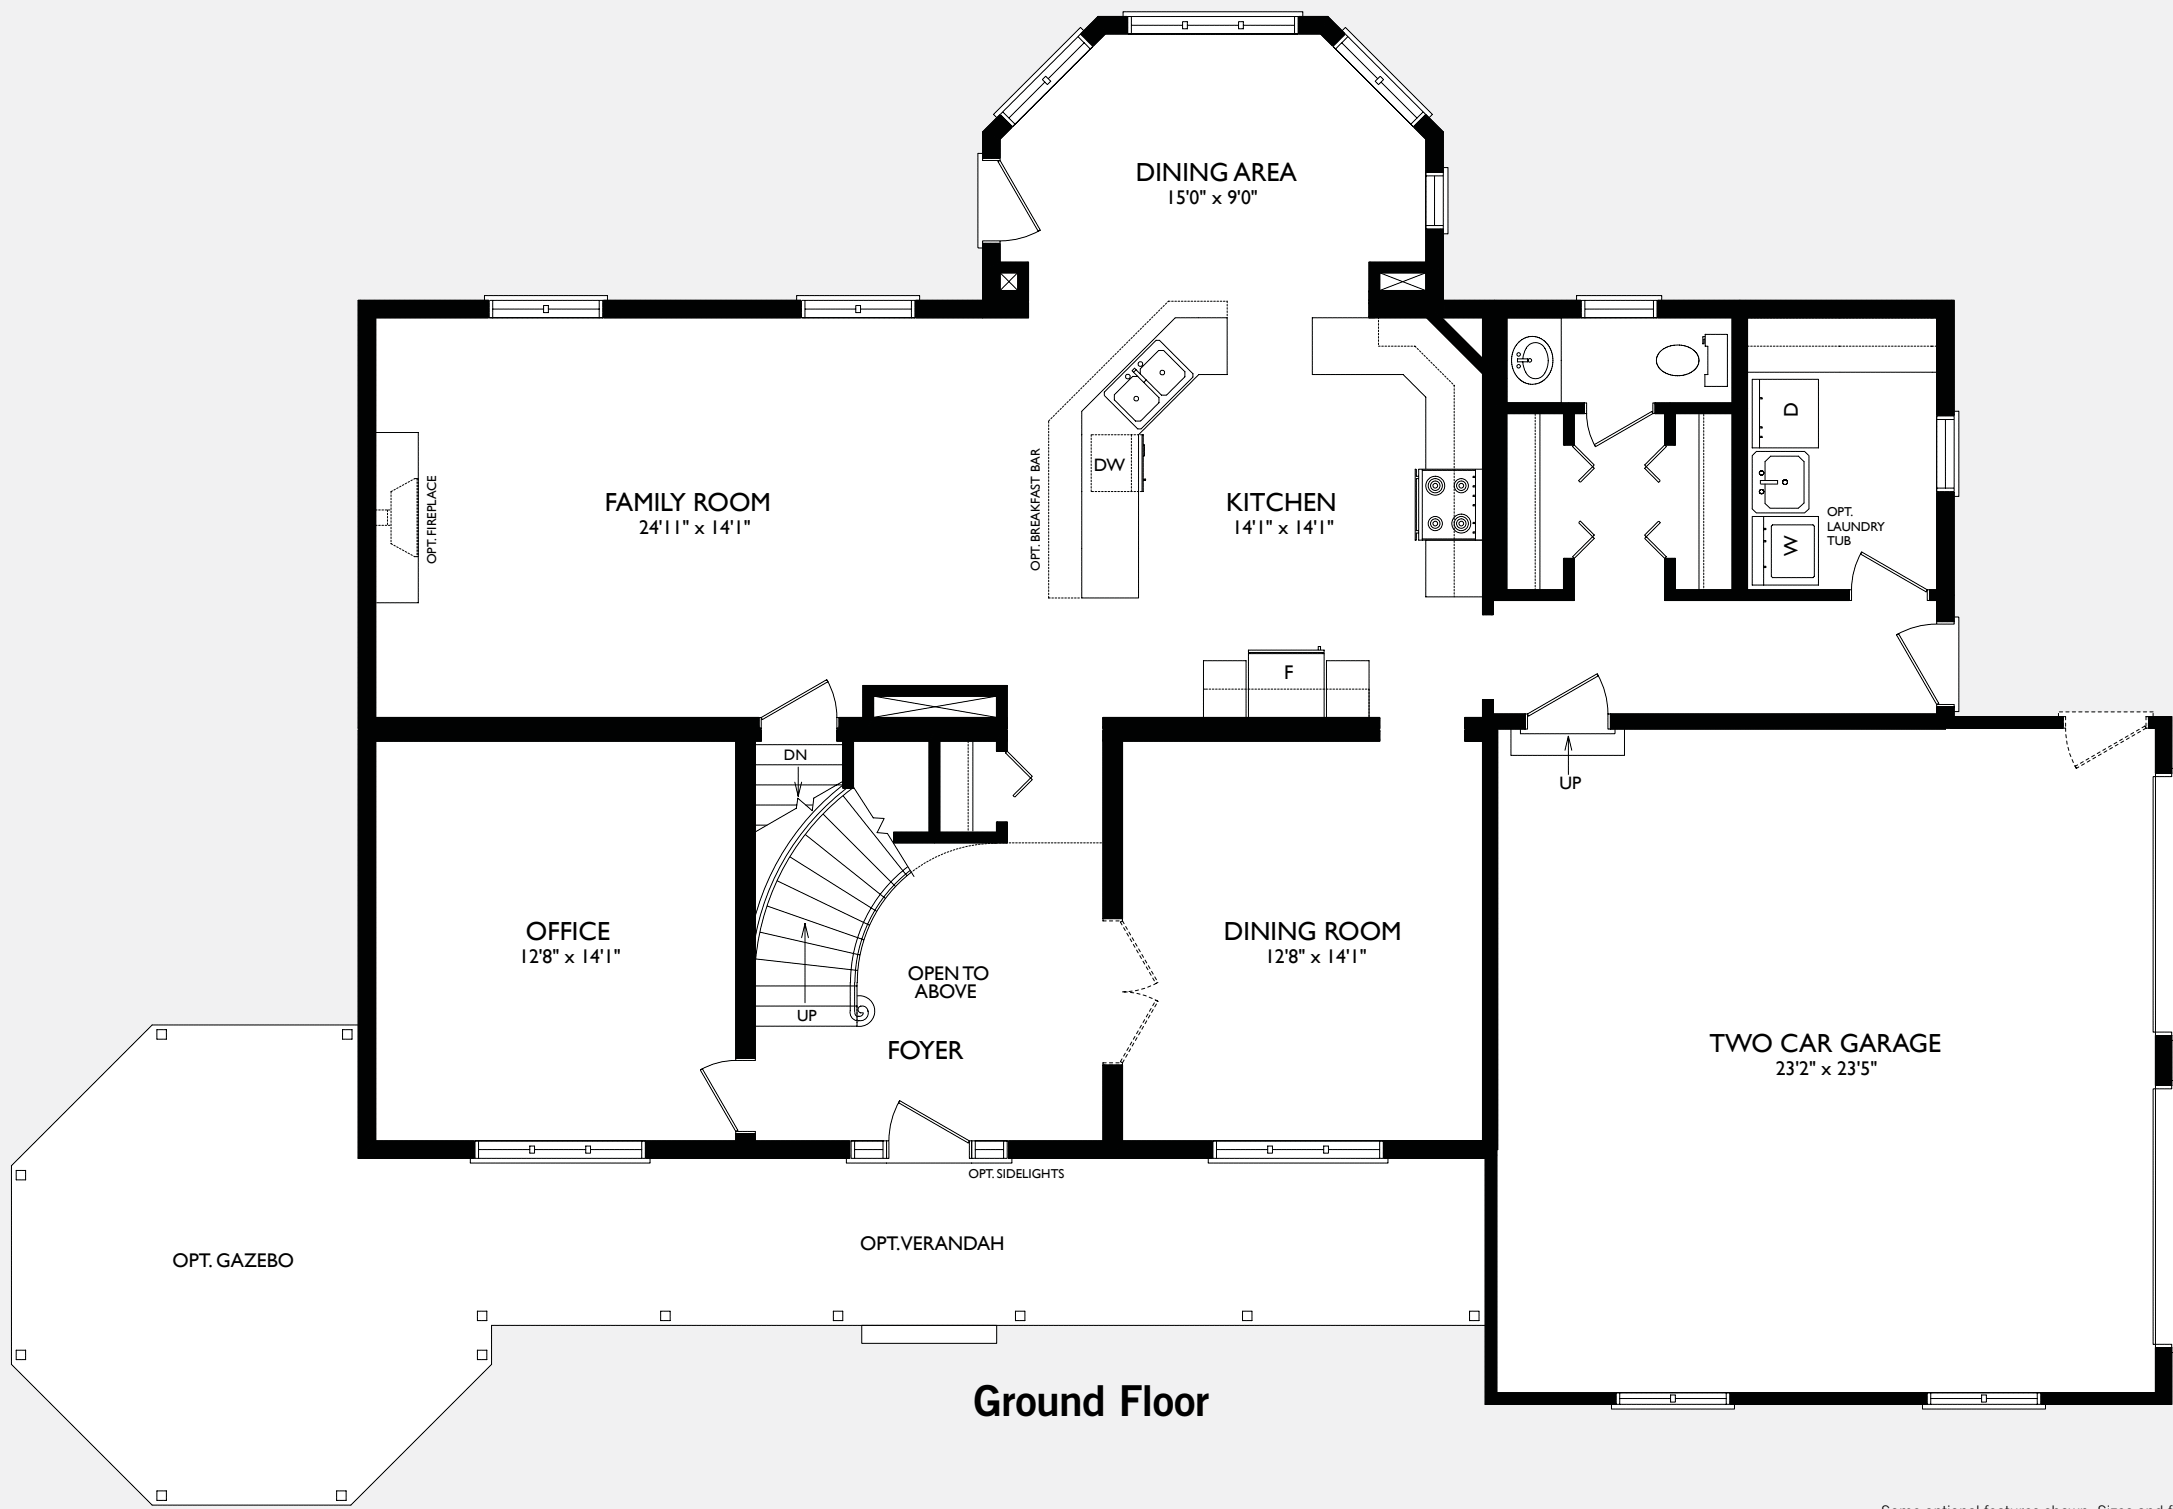

Ground Floor