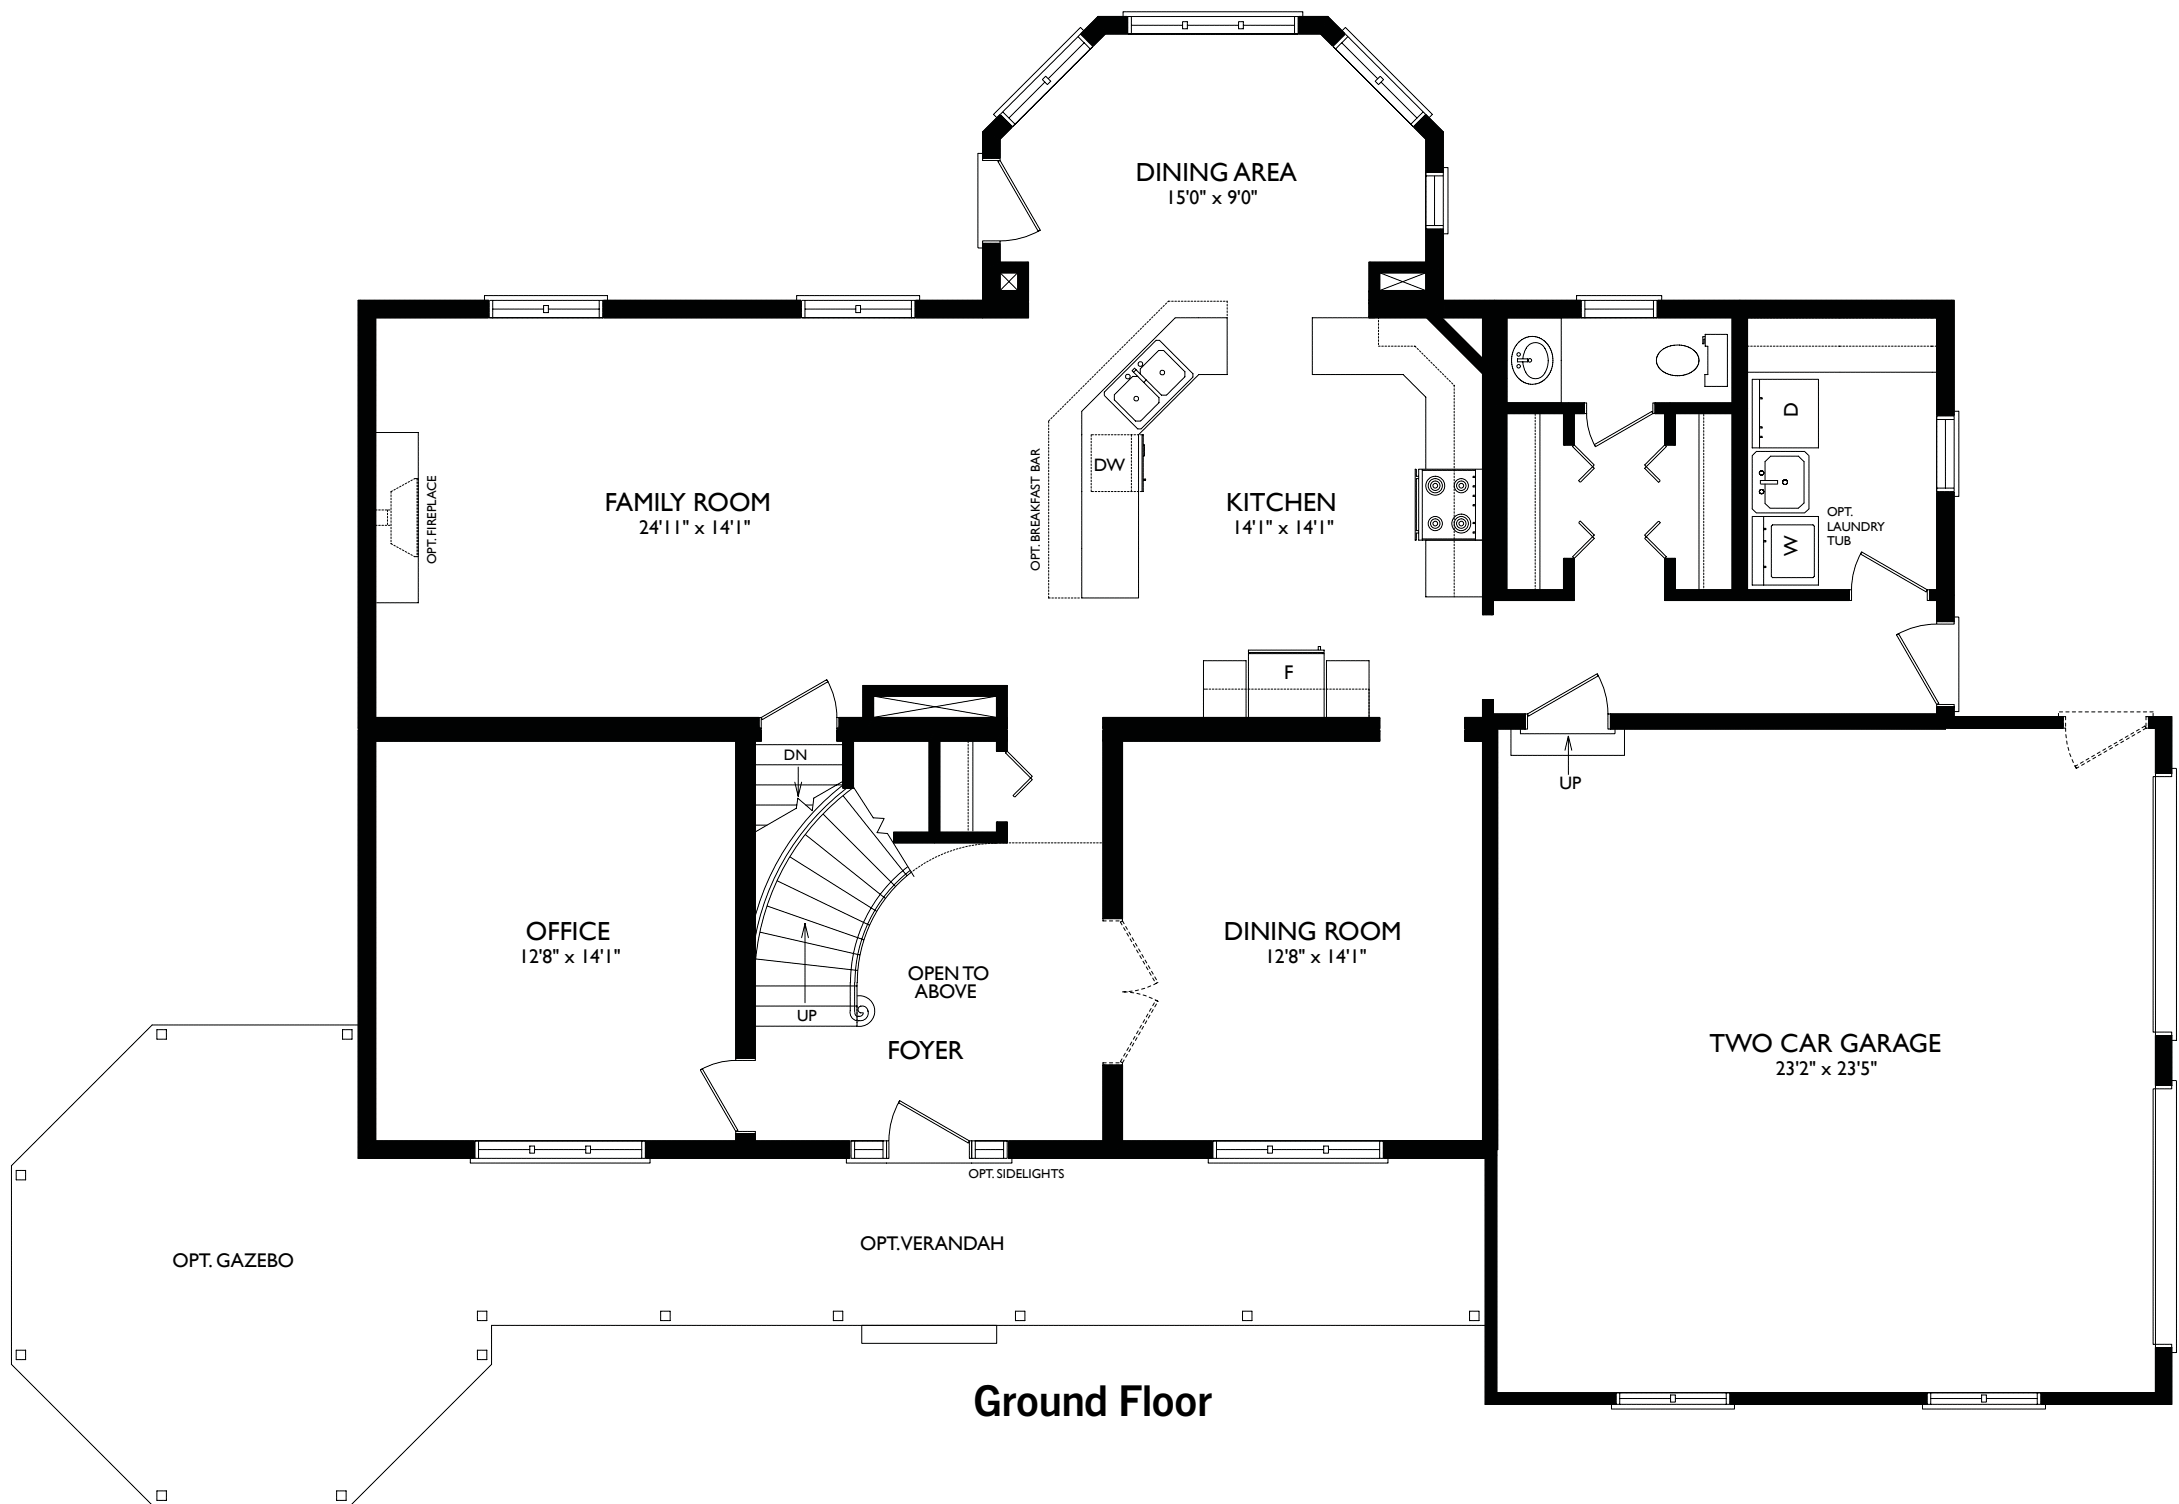

2,850 SQ.FT. (76' x 52')

**THE
MAITLAND**

TWO-STORY COLLECTION
COUNTRY ESTATE LIVING

4 BEDS | 2.5 BATHS

Second Floor

Ground Floor

Some optional features shown. Sizes and finishes may vary. E.&O.E.