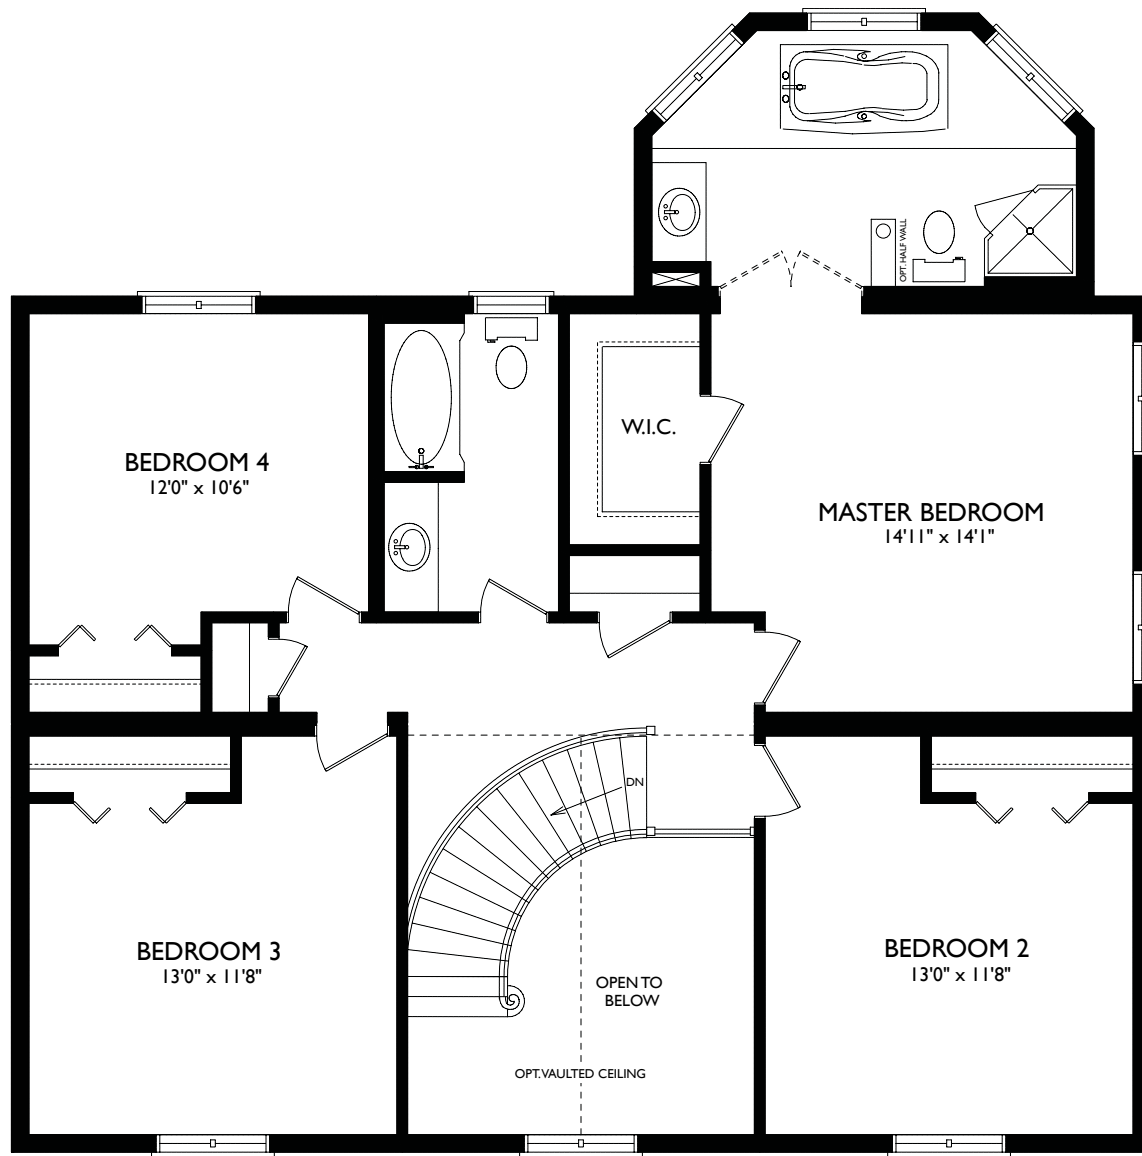

2,850 SQ.FT. (76' x 52')

**THE
MAITLAND**

TWO-STORY COLLECTION
COUNTRY ESTATE LIVING

4 BEDS | 2.5 BATHS

Second Floor

Ground Floor

Some optional features shown. Sizes and finishes may vary. E.&O.E.