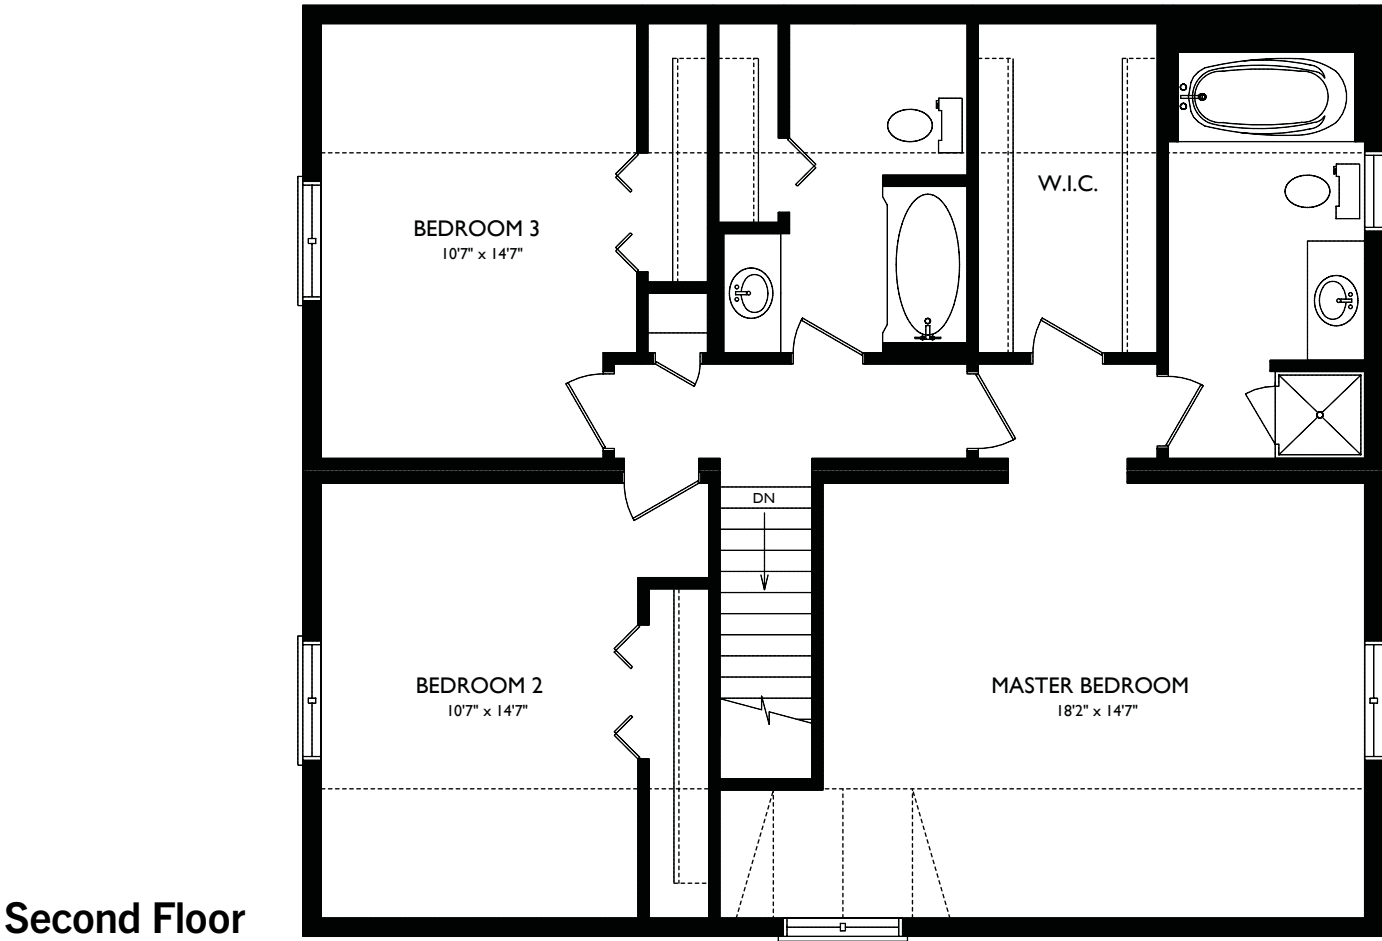

THE LOYALIST

TWO-STORY COLLECTION
A TRUE FAMILY HOME

3 BEDS | 2.5 BATHS