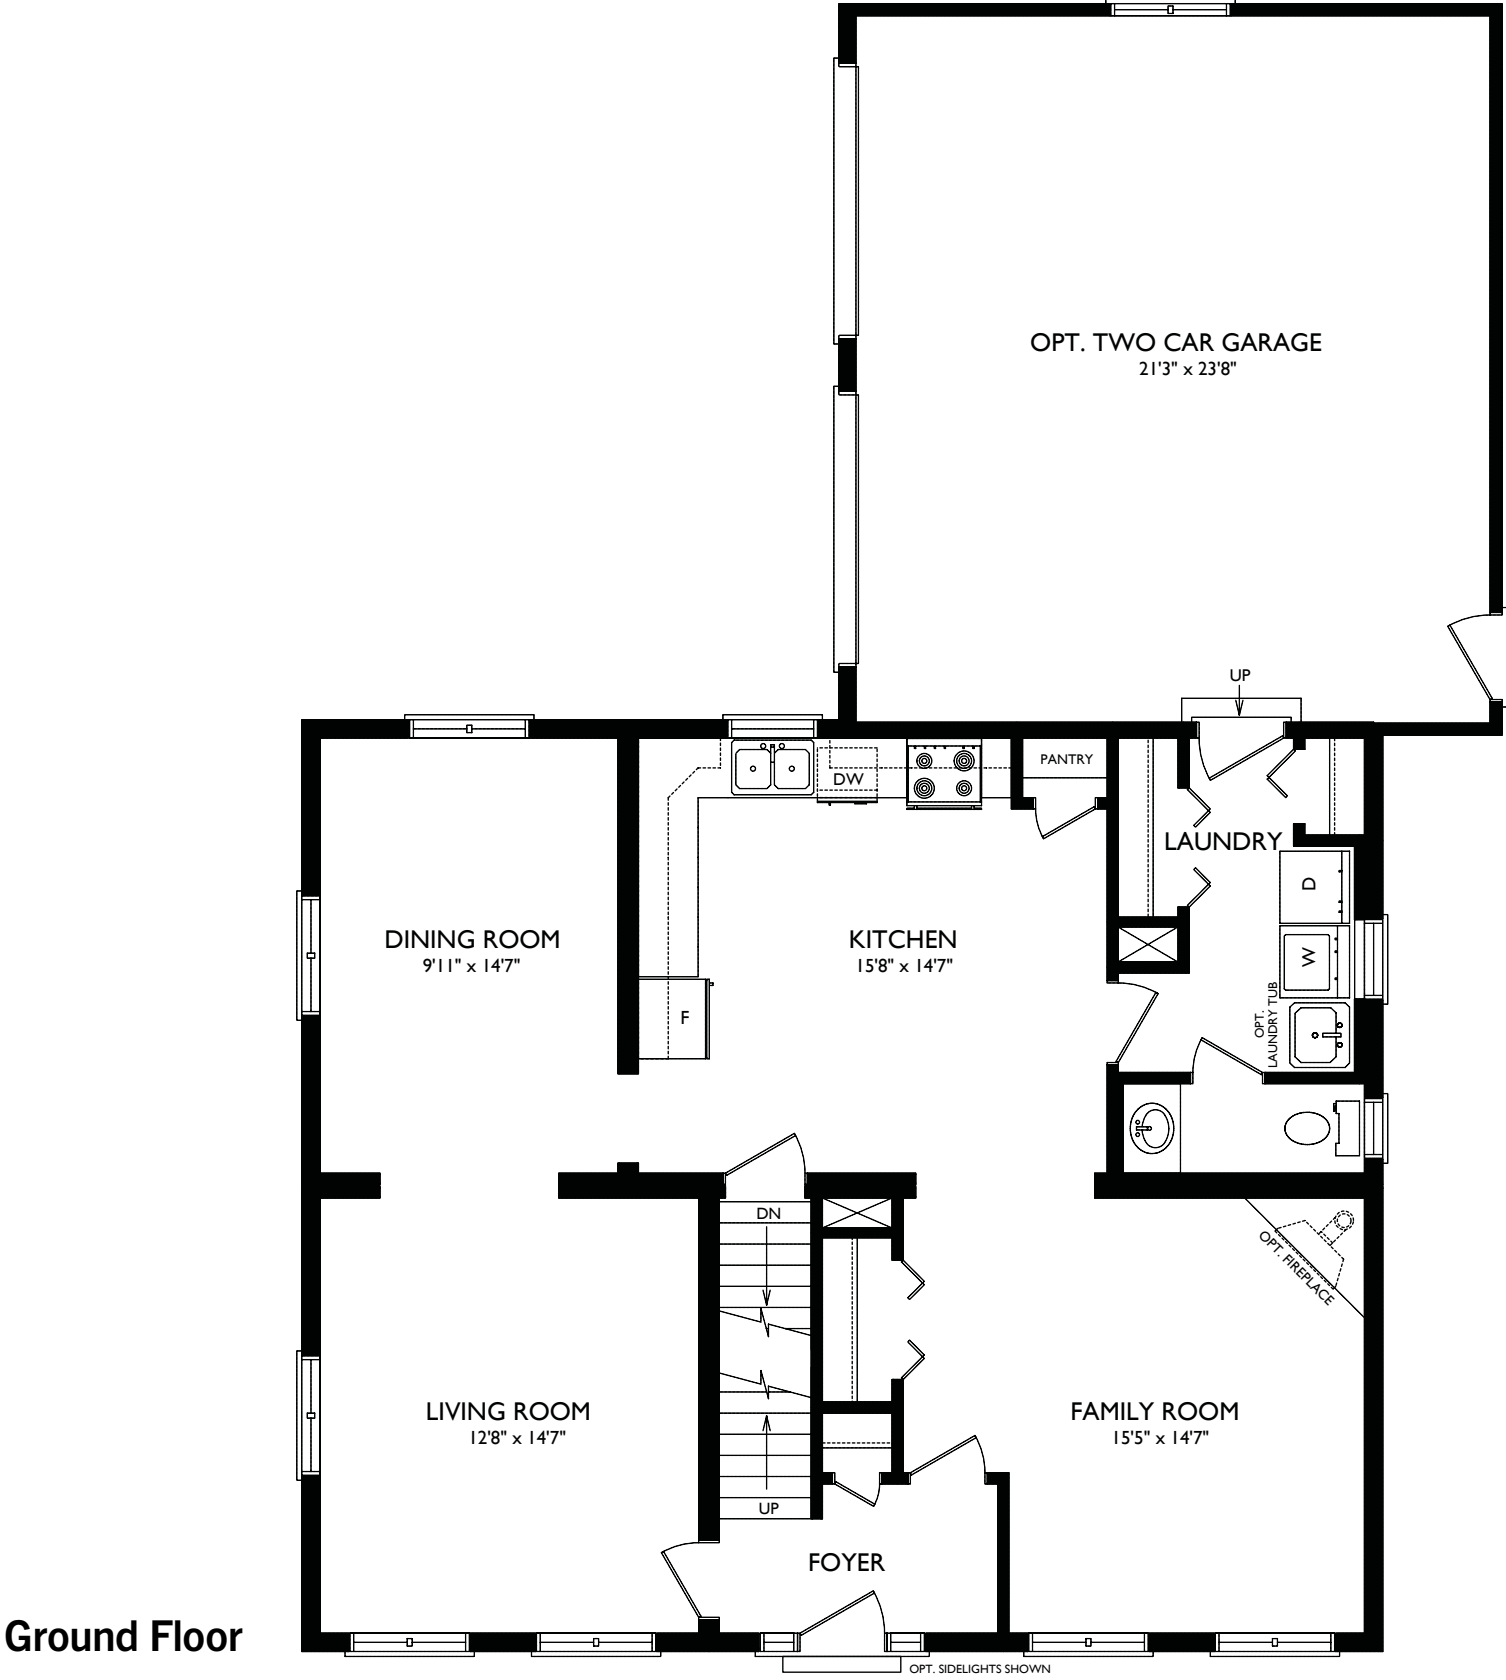

THE LOYALIST

TWO-STORY COLLECTION
A TRUE FAMILY HOME

3 BEDS | 2.5 BATHS