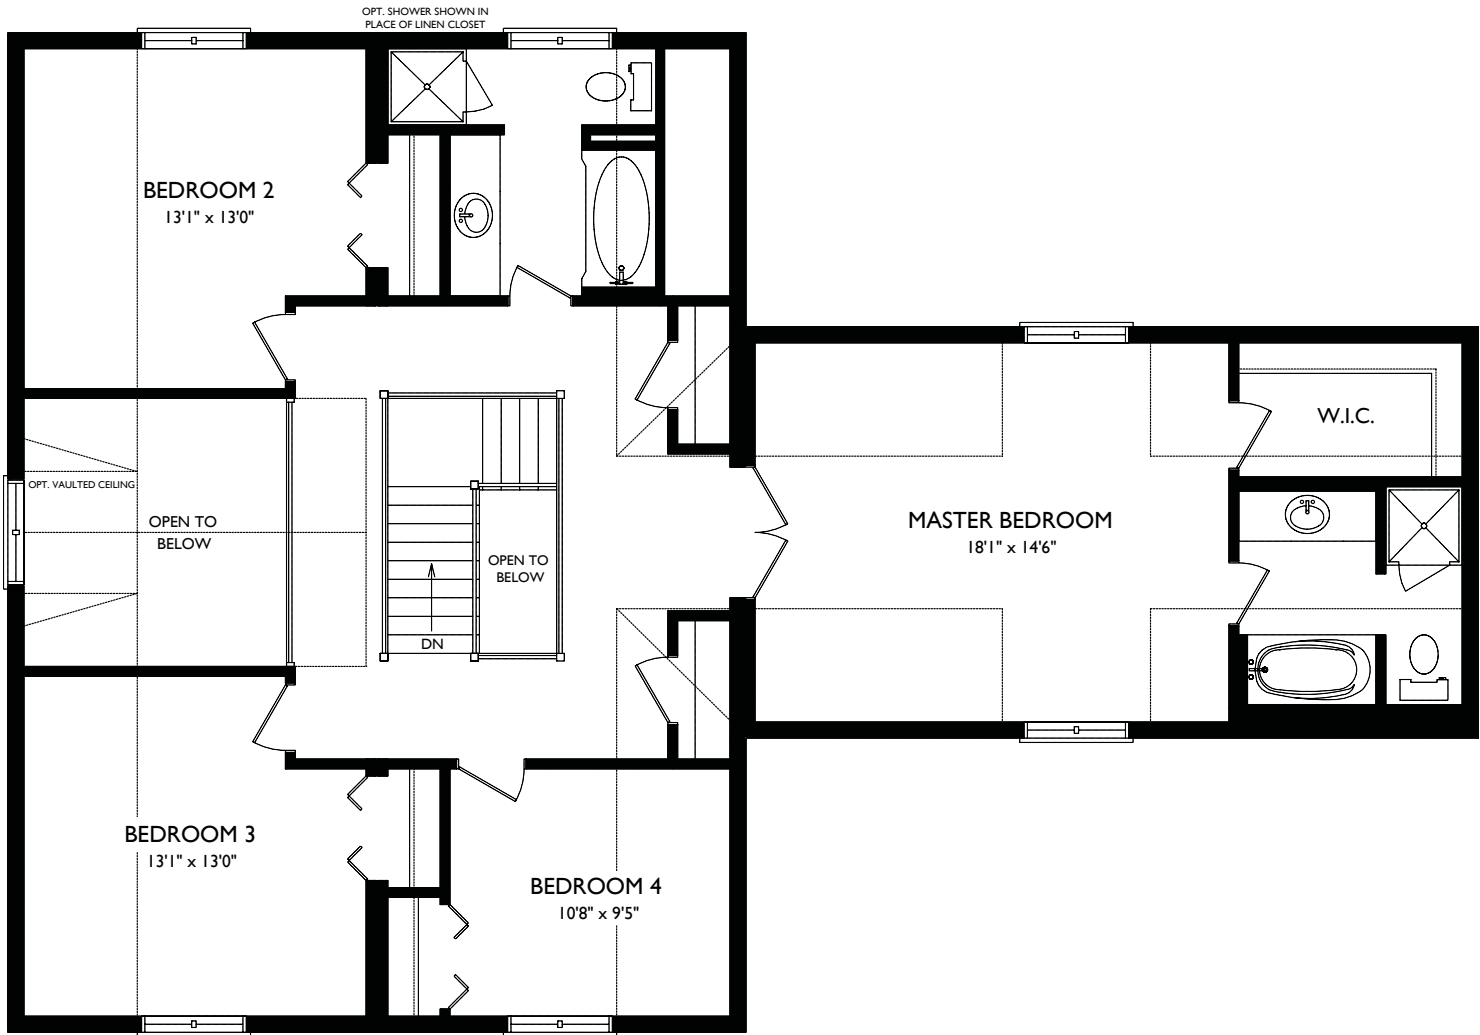

Second Floor