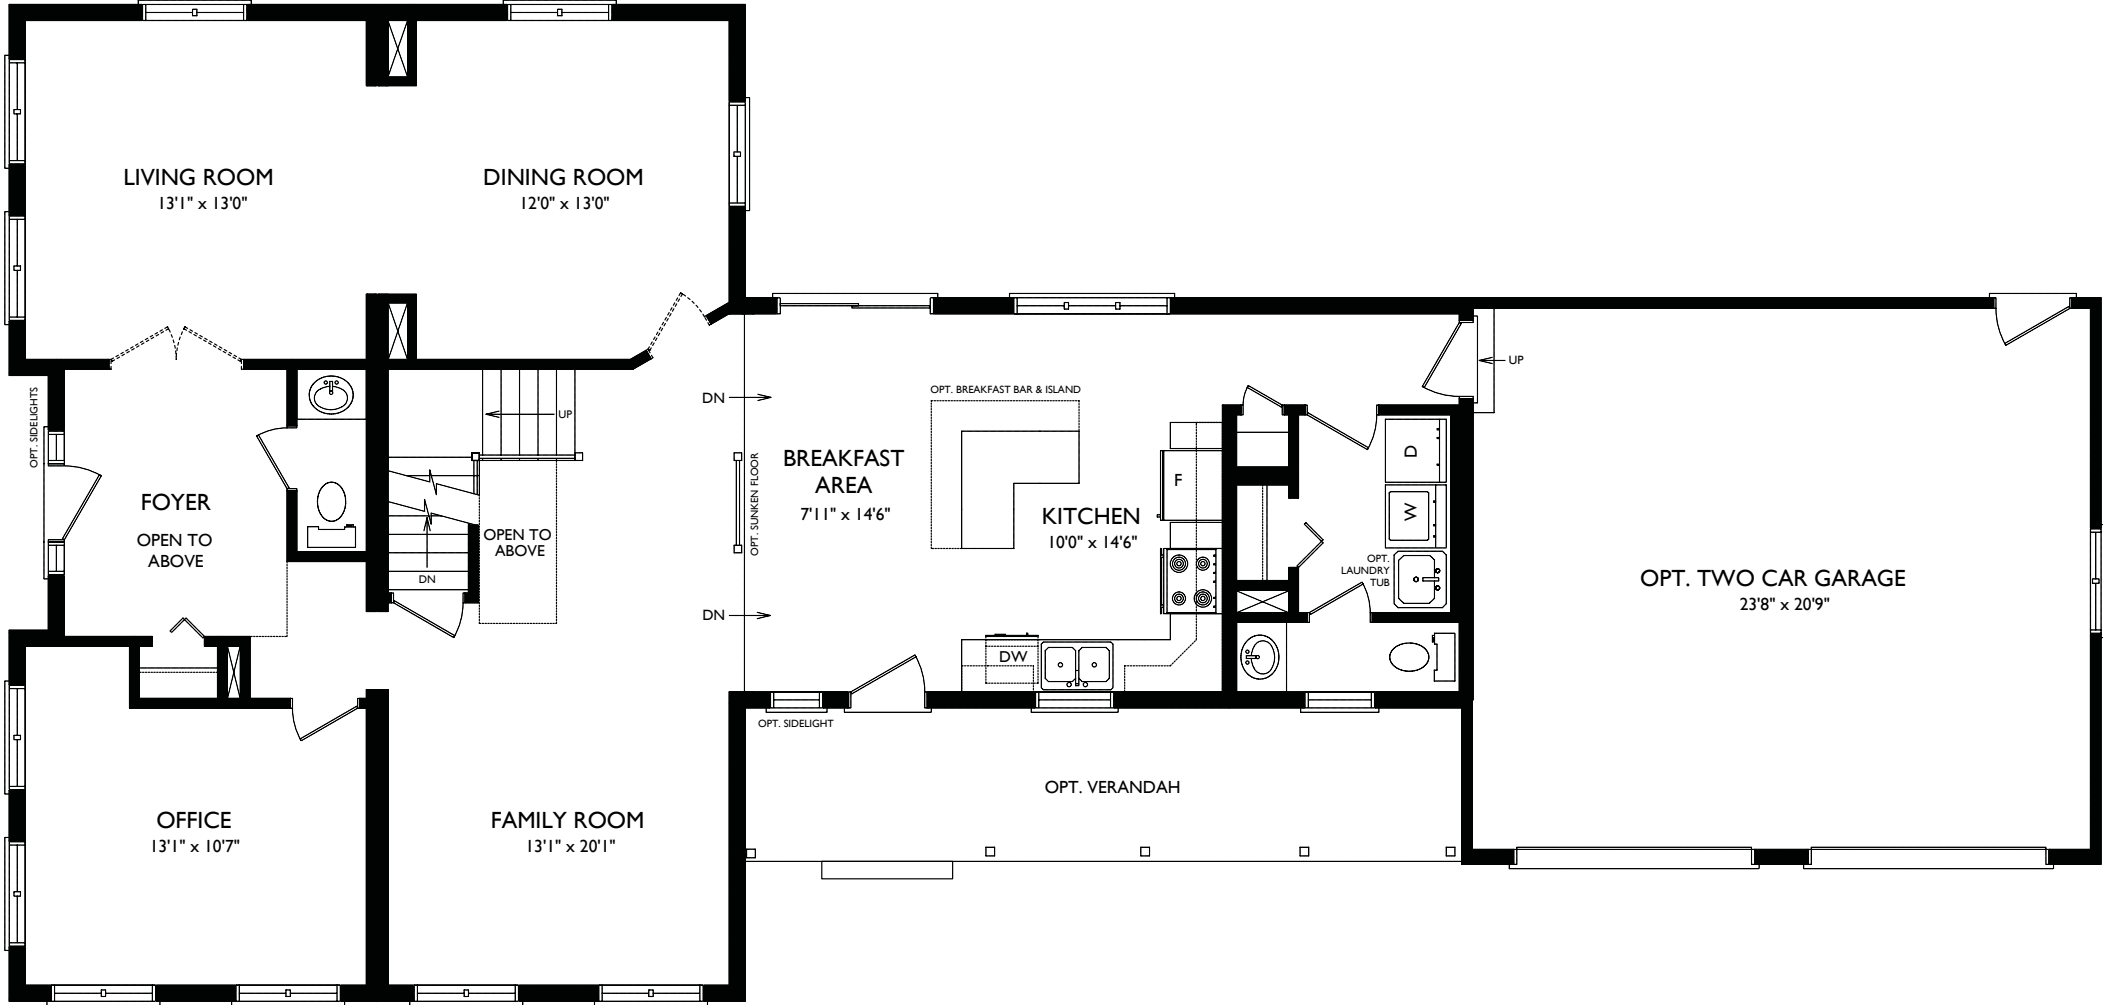

Ground Floor