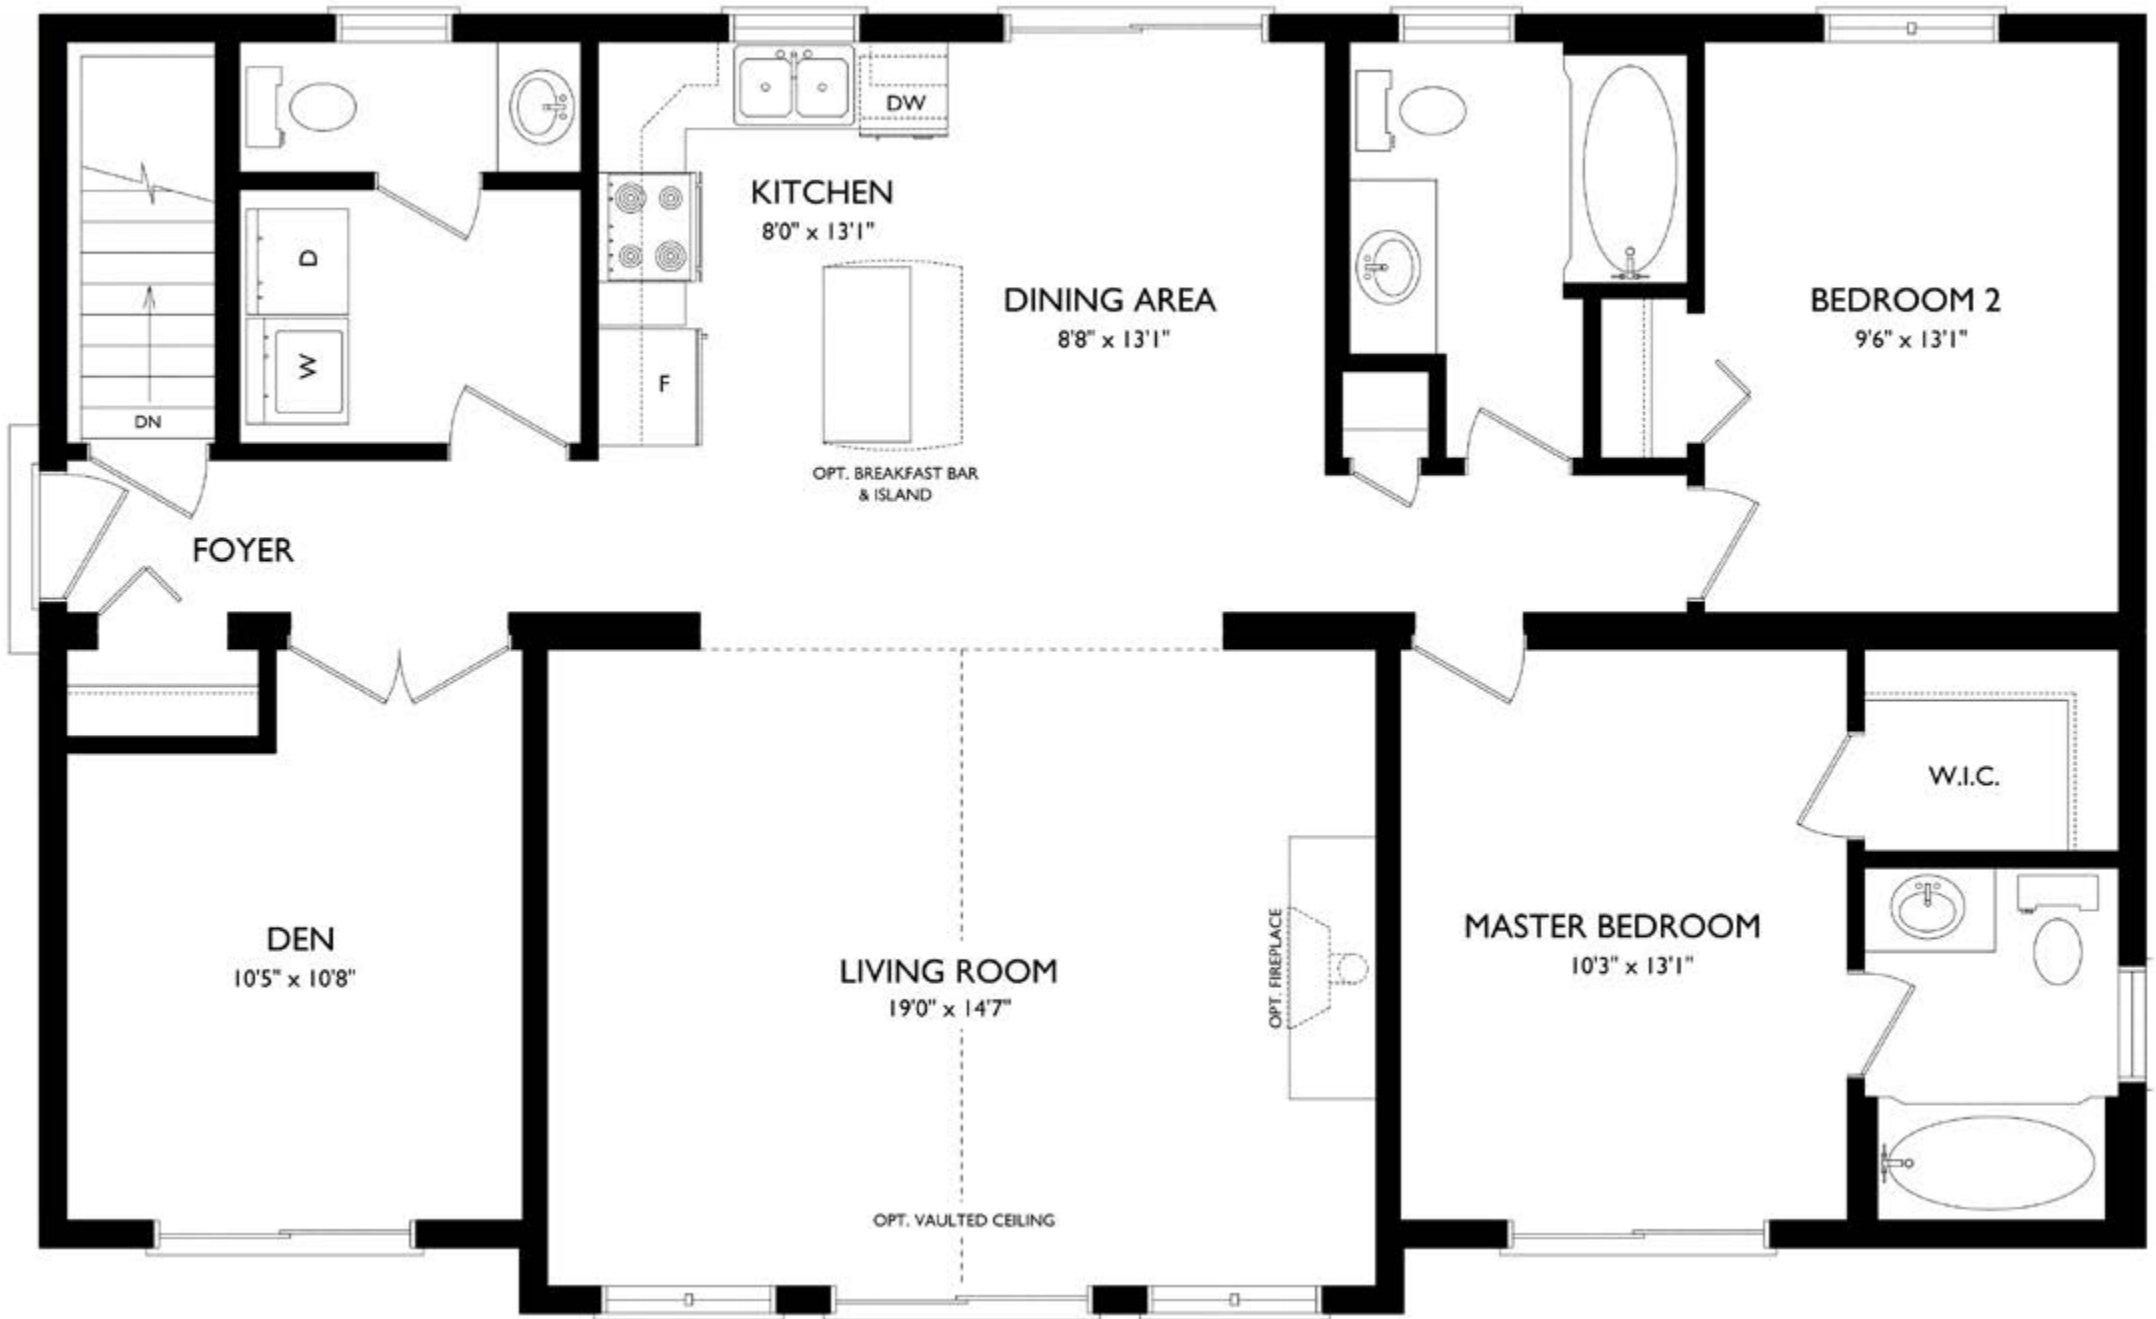

THE LAKEFIELD

COTTAGE COLLECTION
LIFE WITH A VIEW

2 BEDS | 2.5 BATHS

1,384 SQ.FT. (48' x 30')

Some optional features shown. Sizes and finishes may vary. E.&O.E.