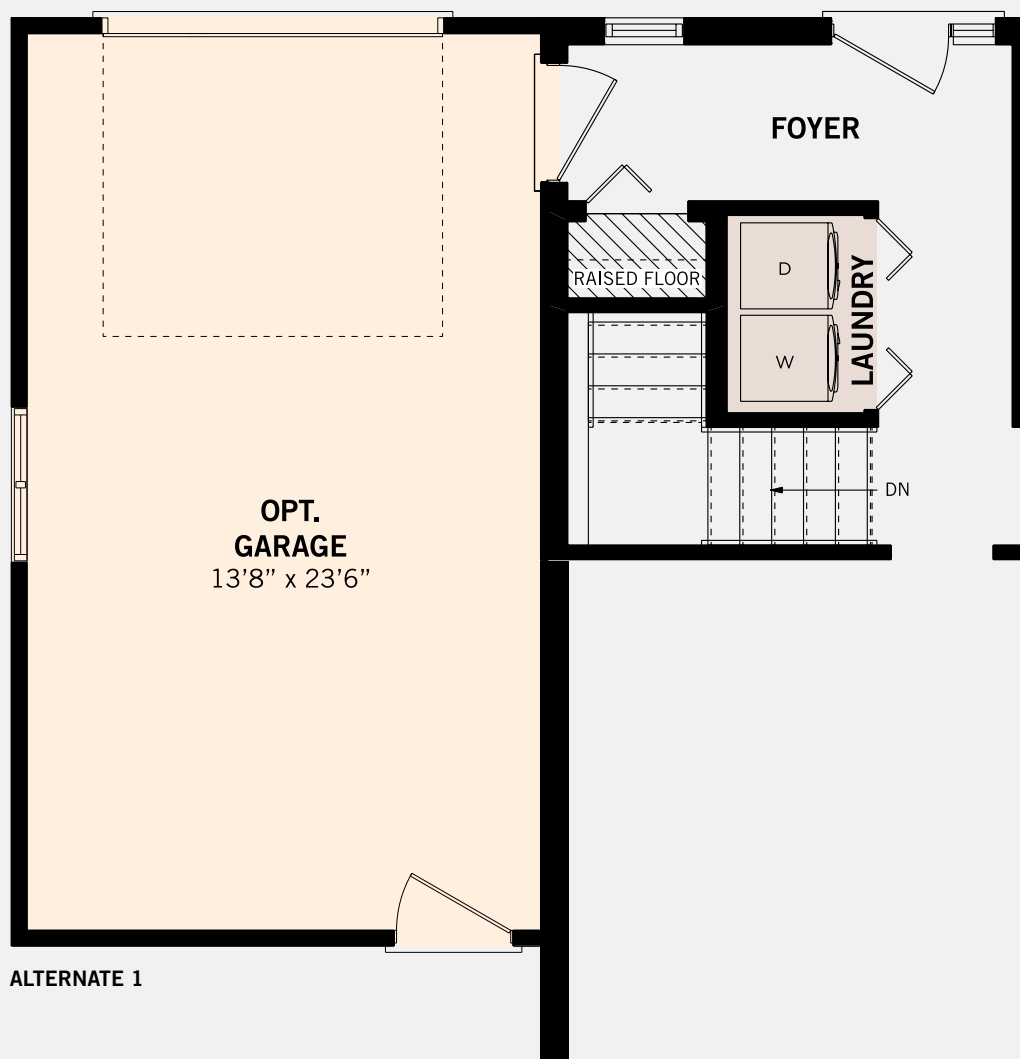

THE LAKEFIELD

COTTAGE COLLECTION
LIFE WITH A VIEW

3 BEDS | 2 BATHS

FRONT ELEVATION
1,402 SQ. FT. (49'0" X 35'6")