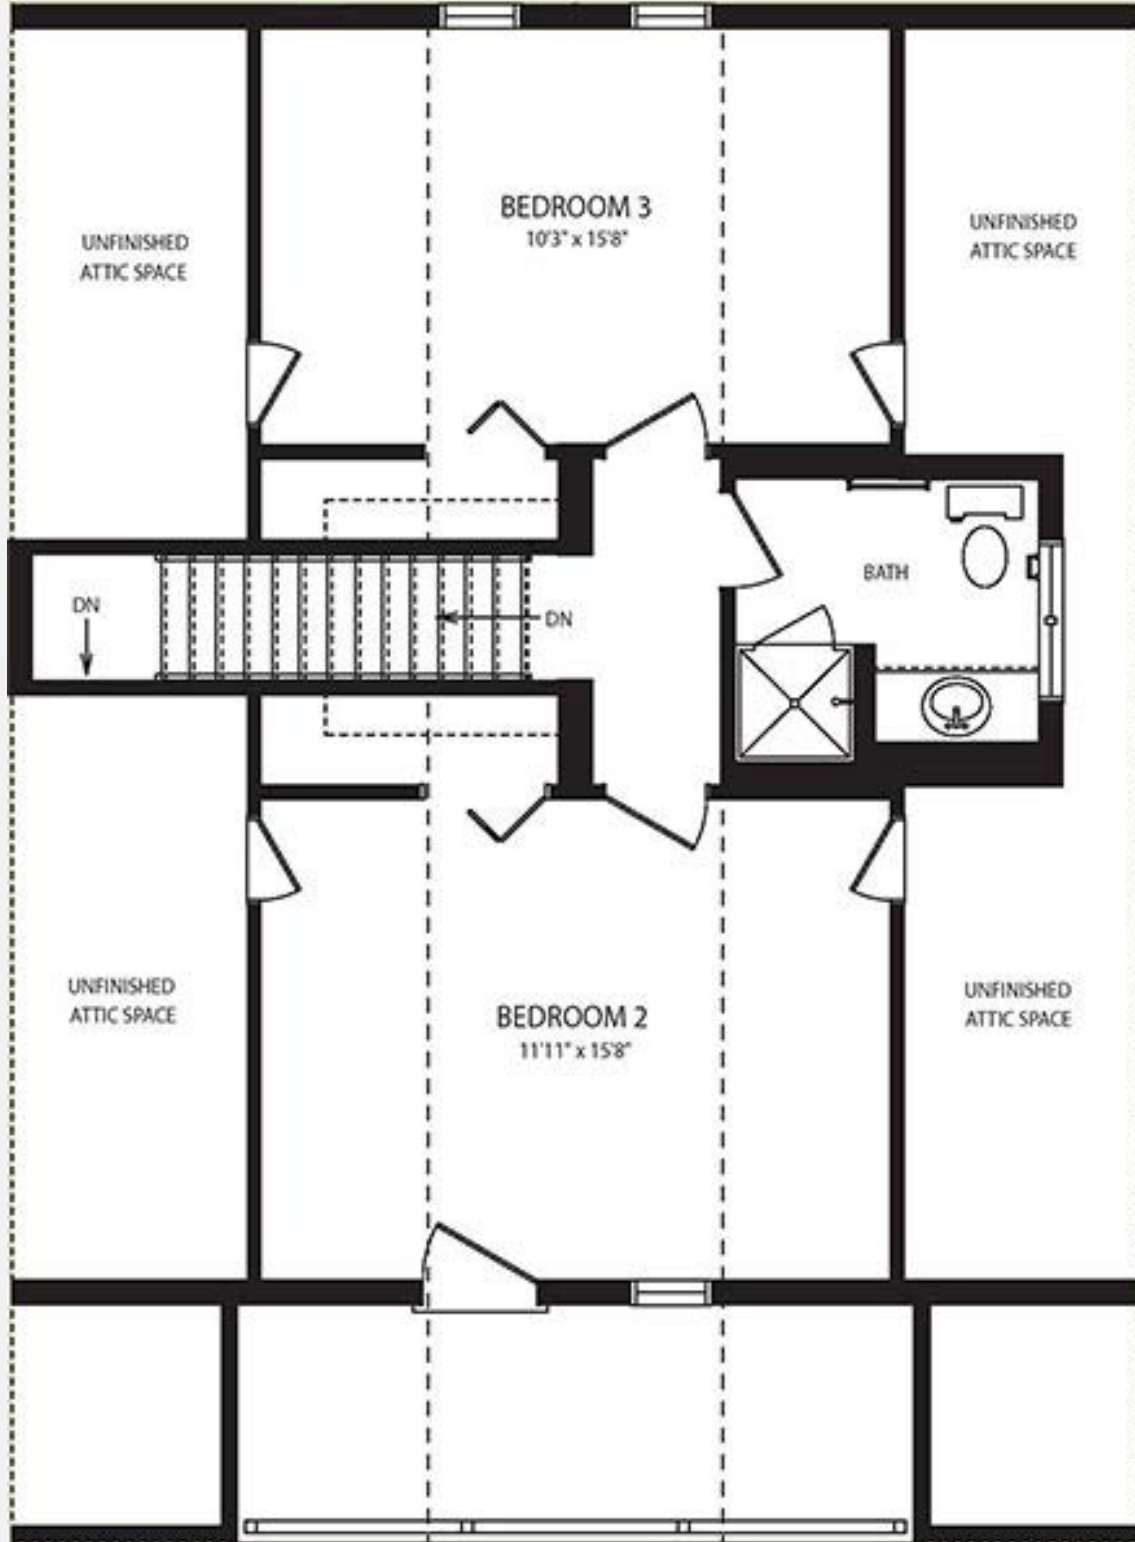

THE HALIBURTON

COTTAGE COLLECTION
YOUR DREAM COTTAGE

3 BEDS | 2 BATHS

1,440 SQ.FT. (28' x 32'6")

Ground Floor

Second Floor