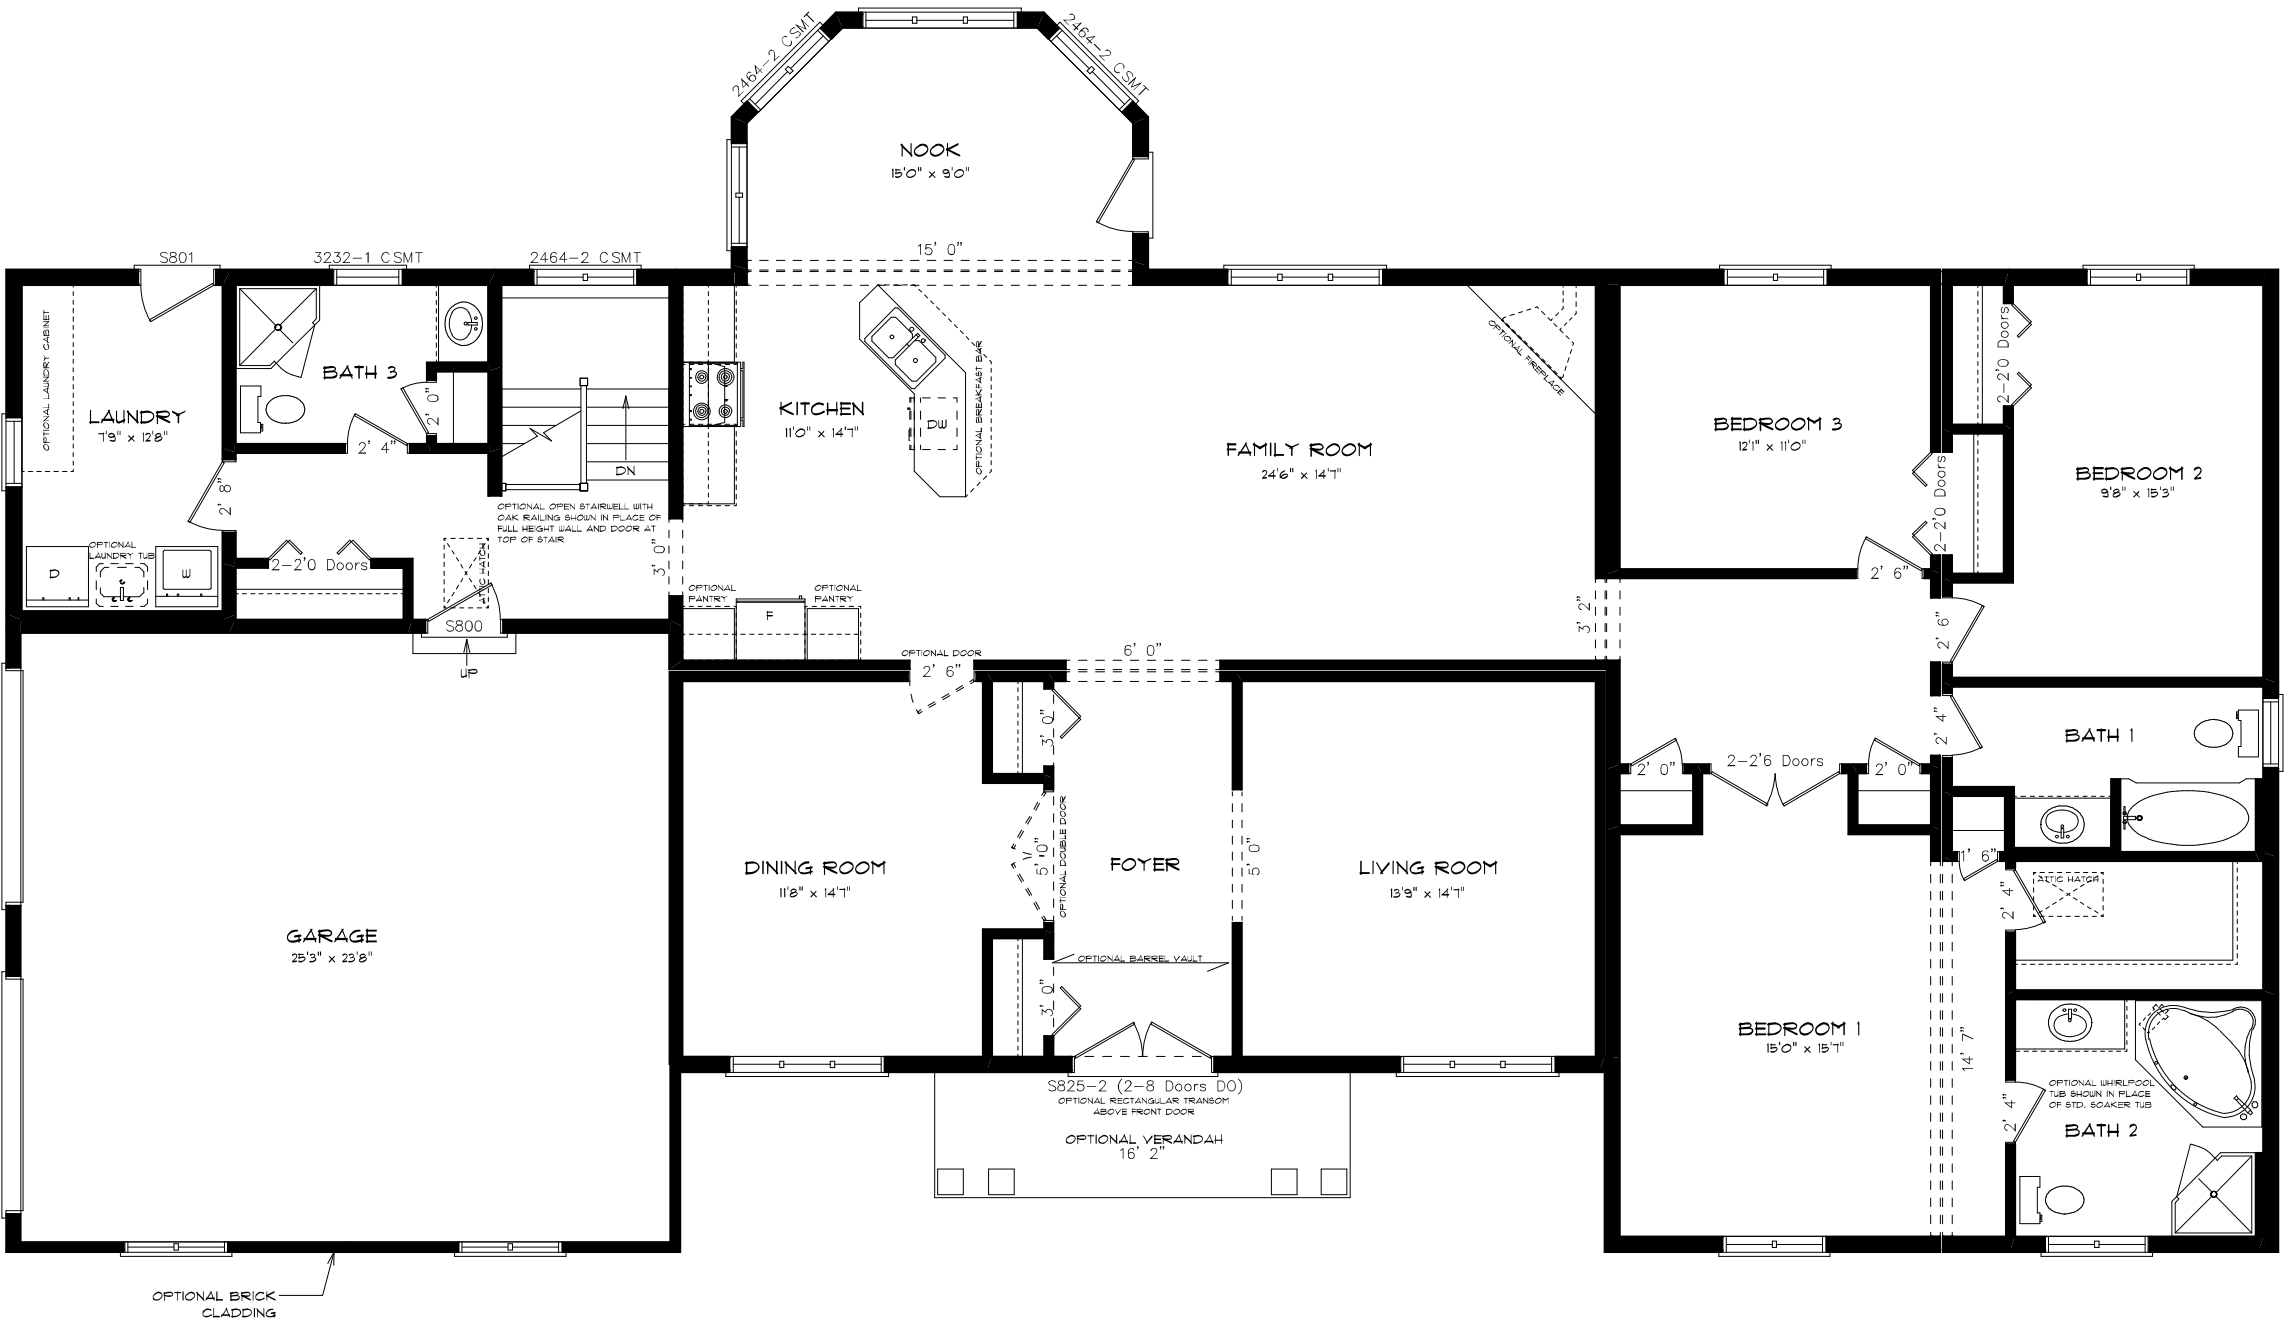

THE GRAYSTONE

BUNGALOW COLLECTION
SINGLE LEVEL LUXURY

3 BEDS | 3 BATHS

ELEVATION B
2,625 SQ.FT. (88' x 38')

Some optional features shown. Sizes and finishes may vary. E.&O.E.