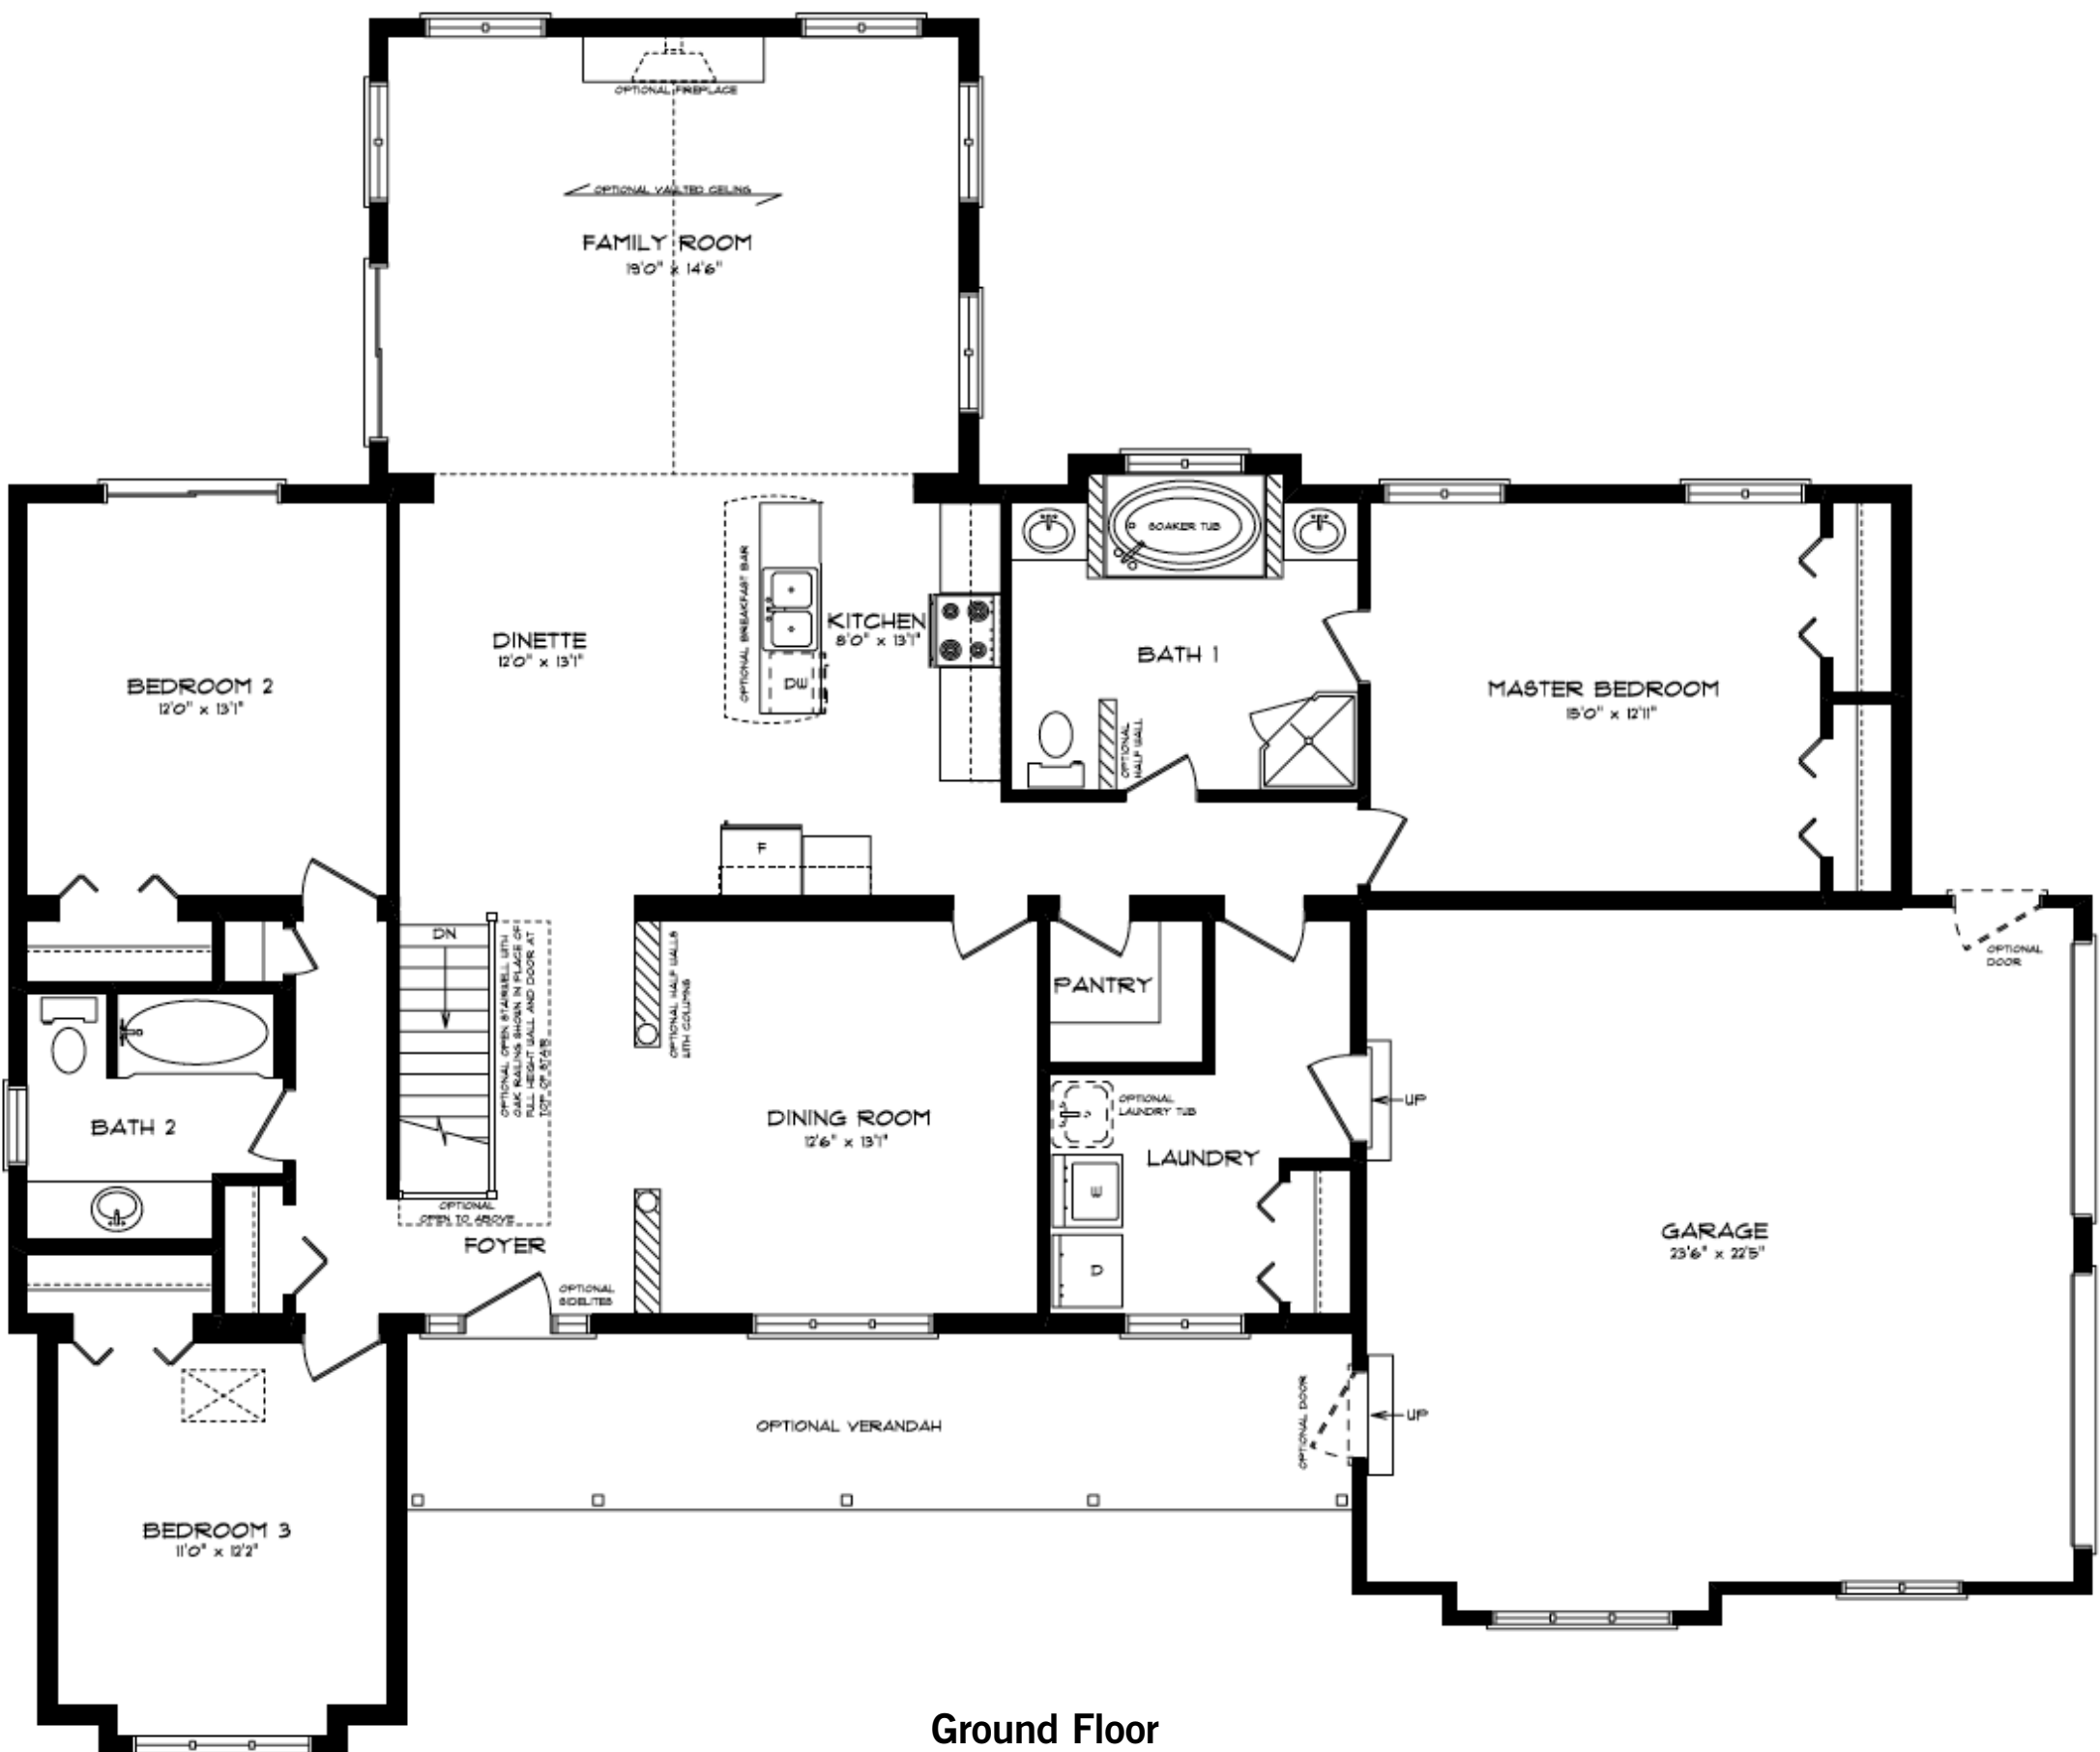

**THE
GLENCOE**

BUNGALOW COLLECTION
LARGE, SUNNY
AND BEAUTIFUL

3 BEDS | 3 BATHS

ELEVATION A
2,002 SQ.FT. (63' x 58')

Opt. Second Floor

Ground Floor