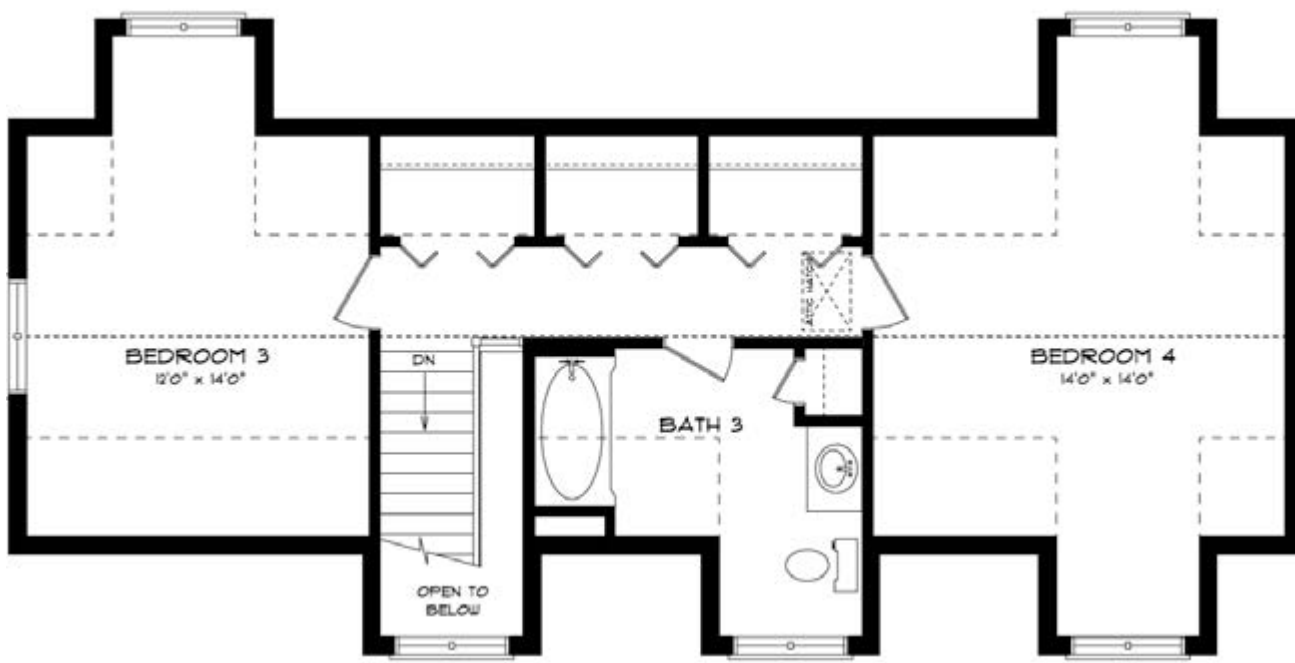

**THE
GLENCOE**

BUNGALOW COLLECTION
LARGE, SUNNY
AND BEAUTIFUL

3 BEDS | 3 BATHS

ELEVATION A
2,002 SQ.FT. (63' x 58')

Opt. Second Floor

Ground Floor