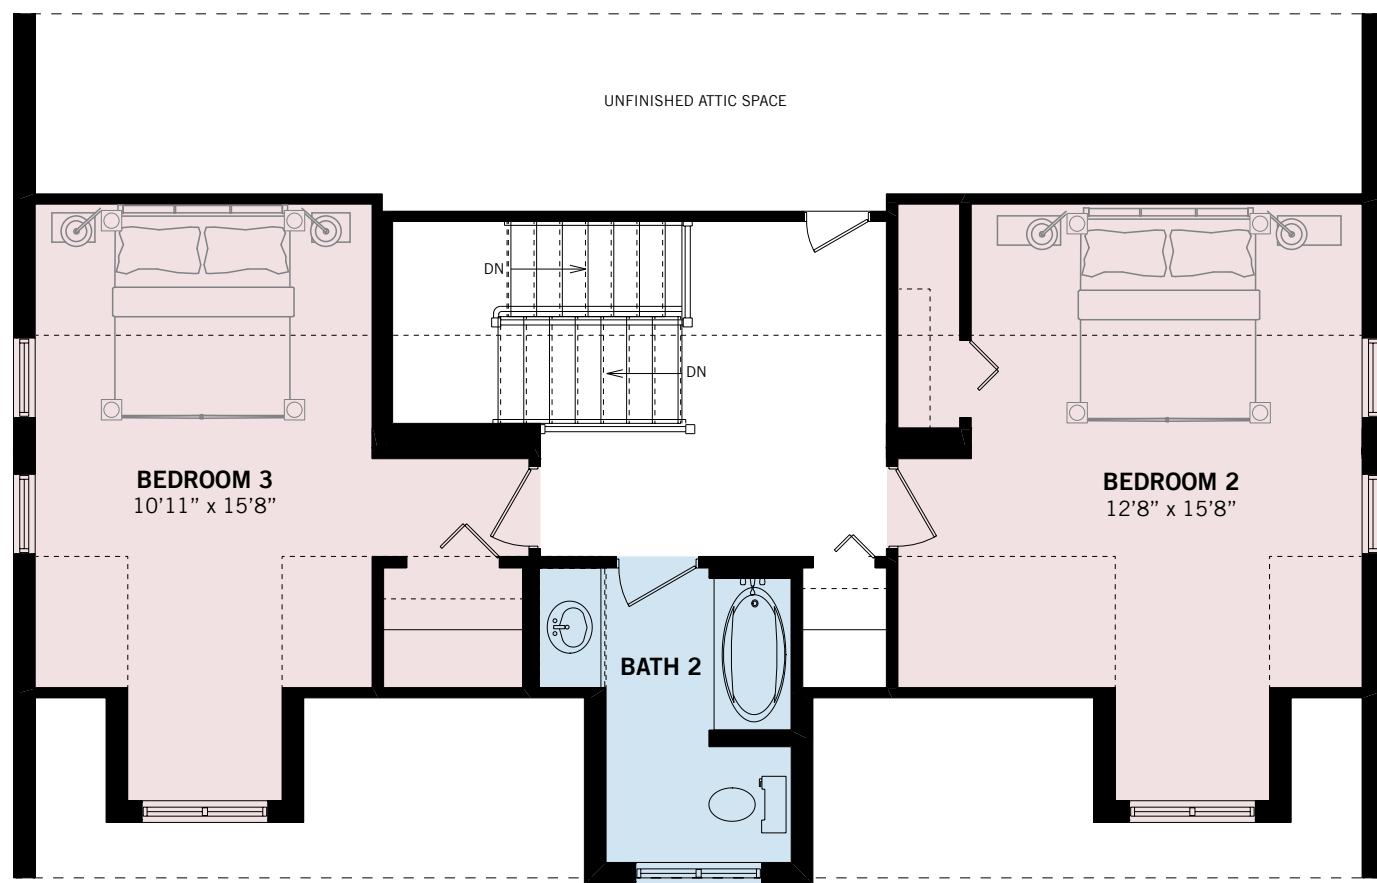

SECOND FLOOR