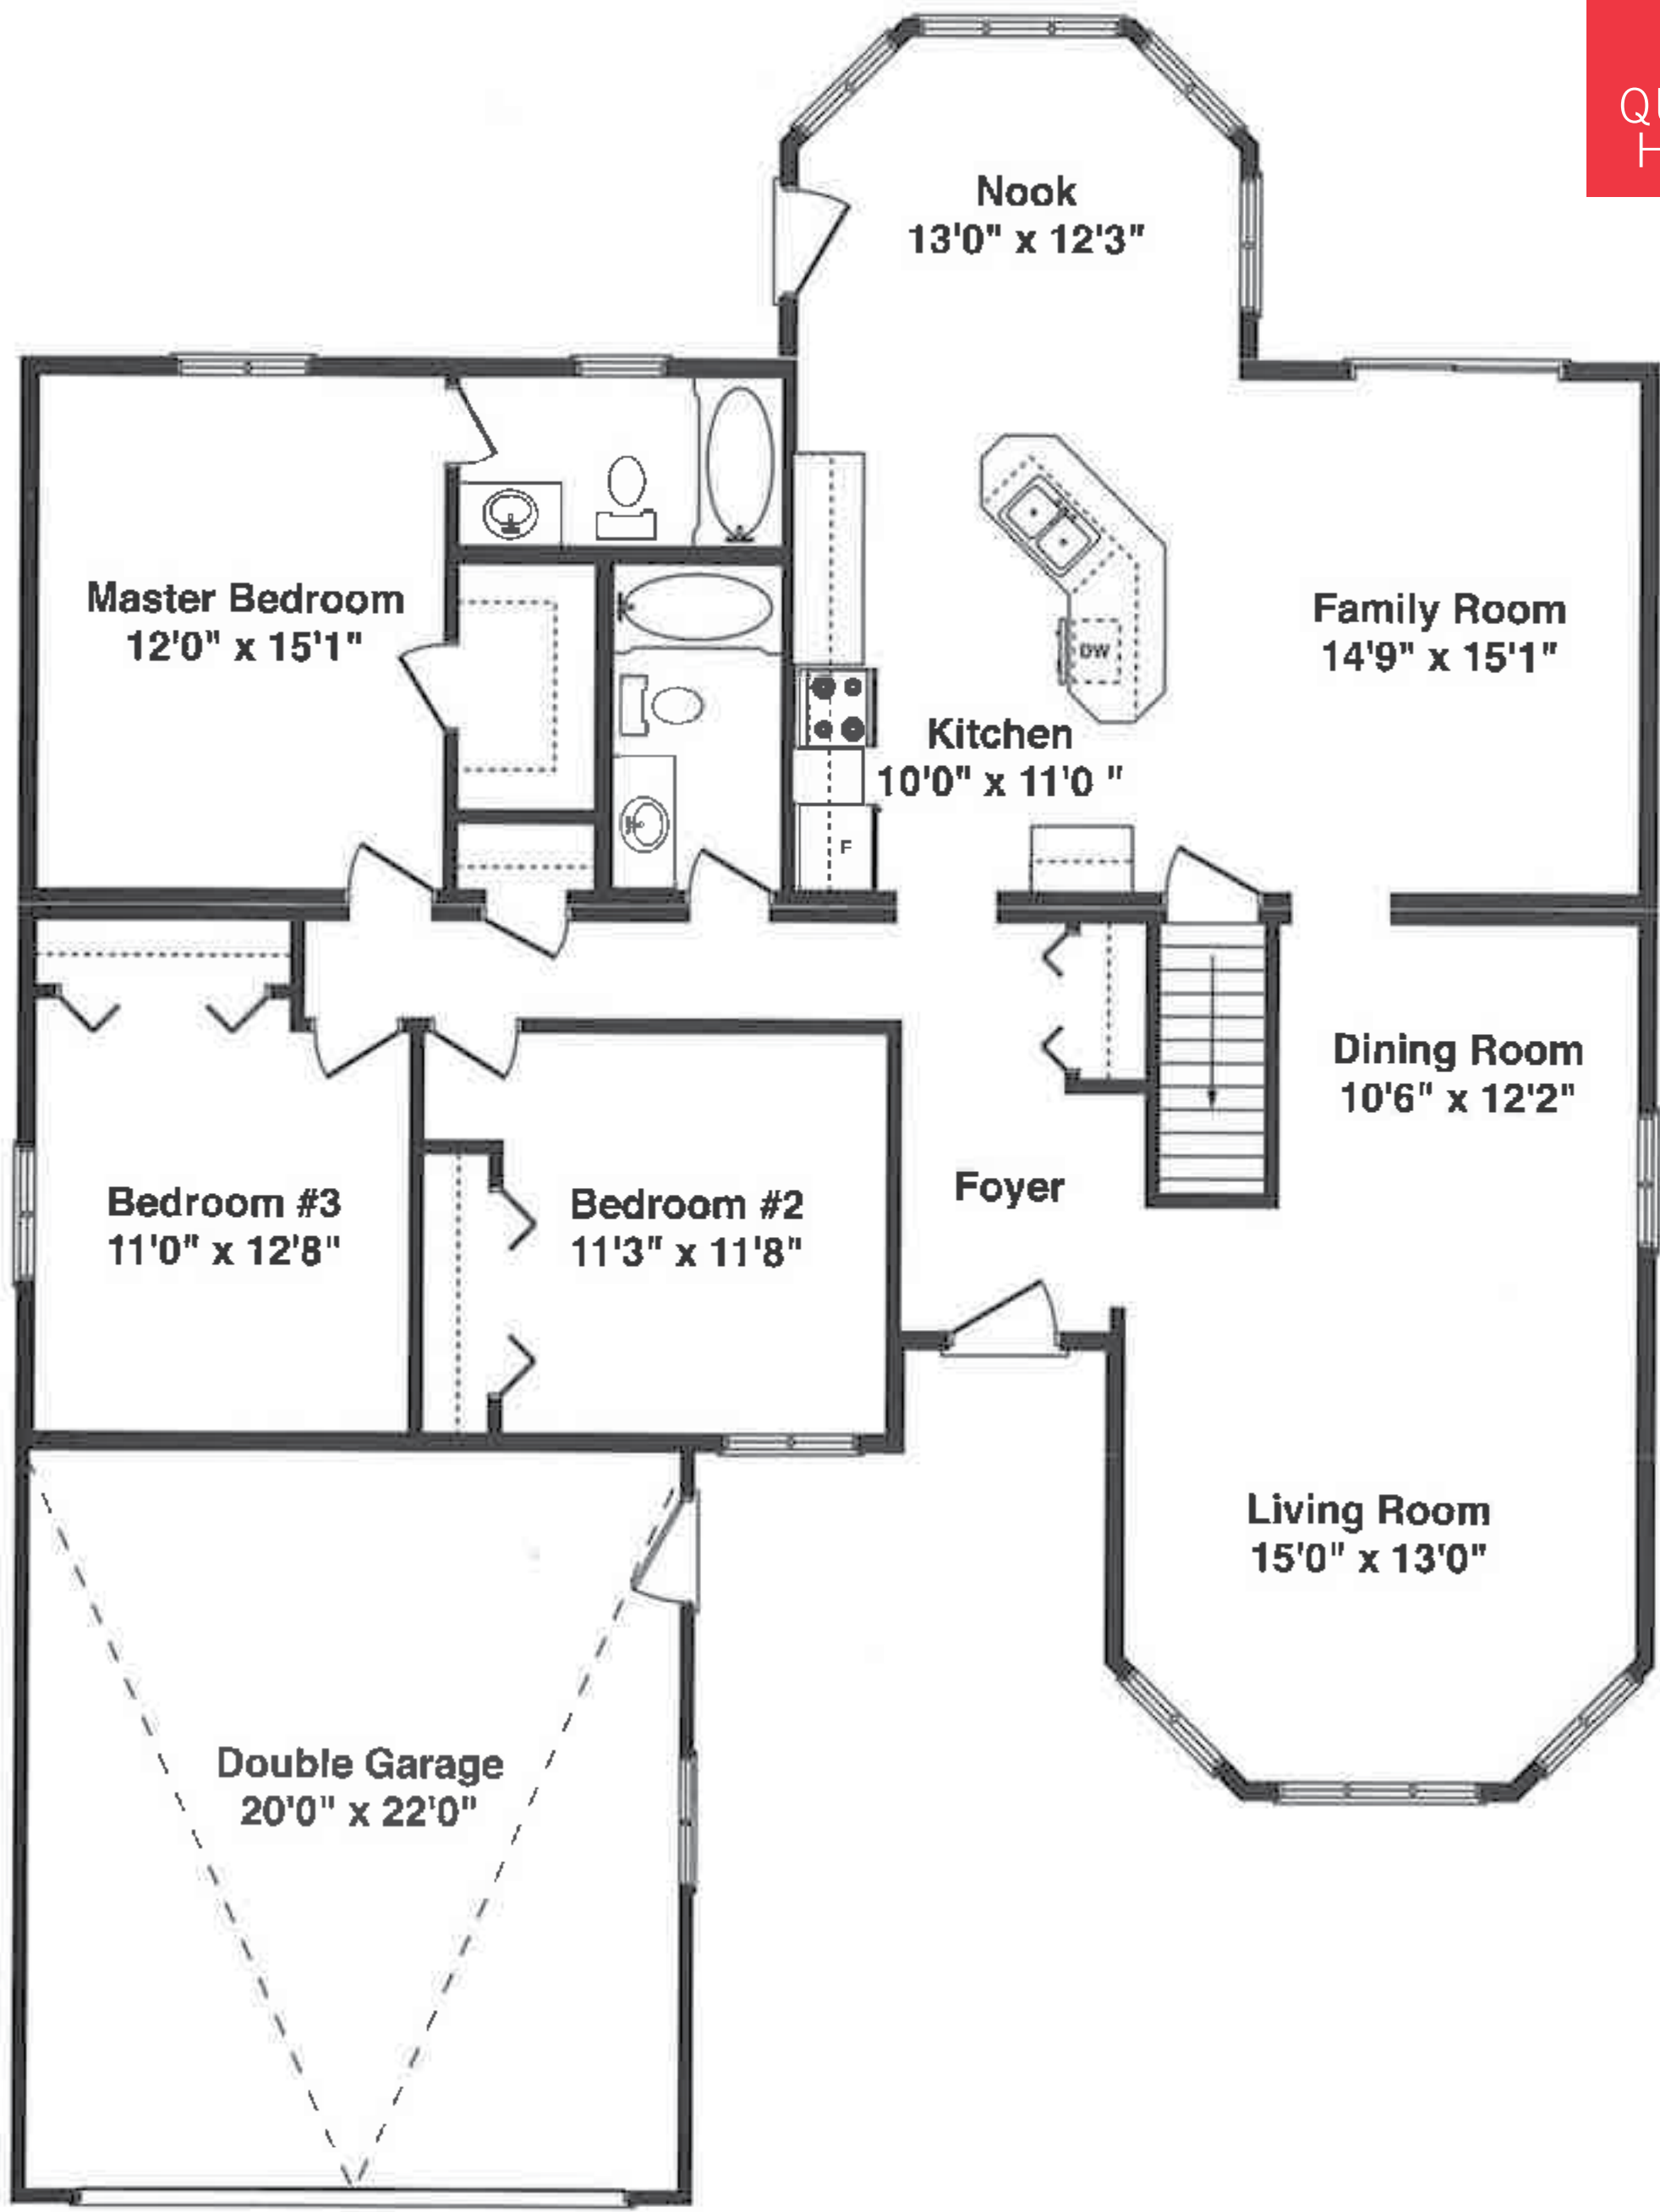

THE COLLINGWOOD

BUNGALOW COLLECTION
SPACE TO ENJOY

3 BEDS | 2 BATHS