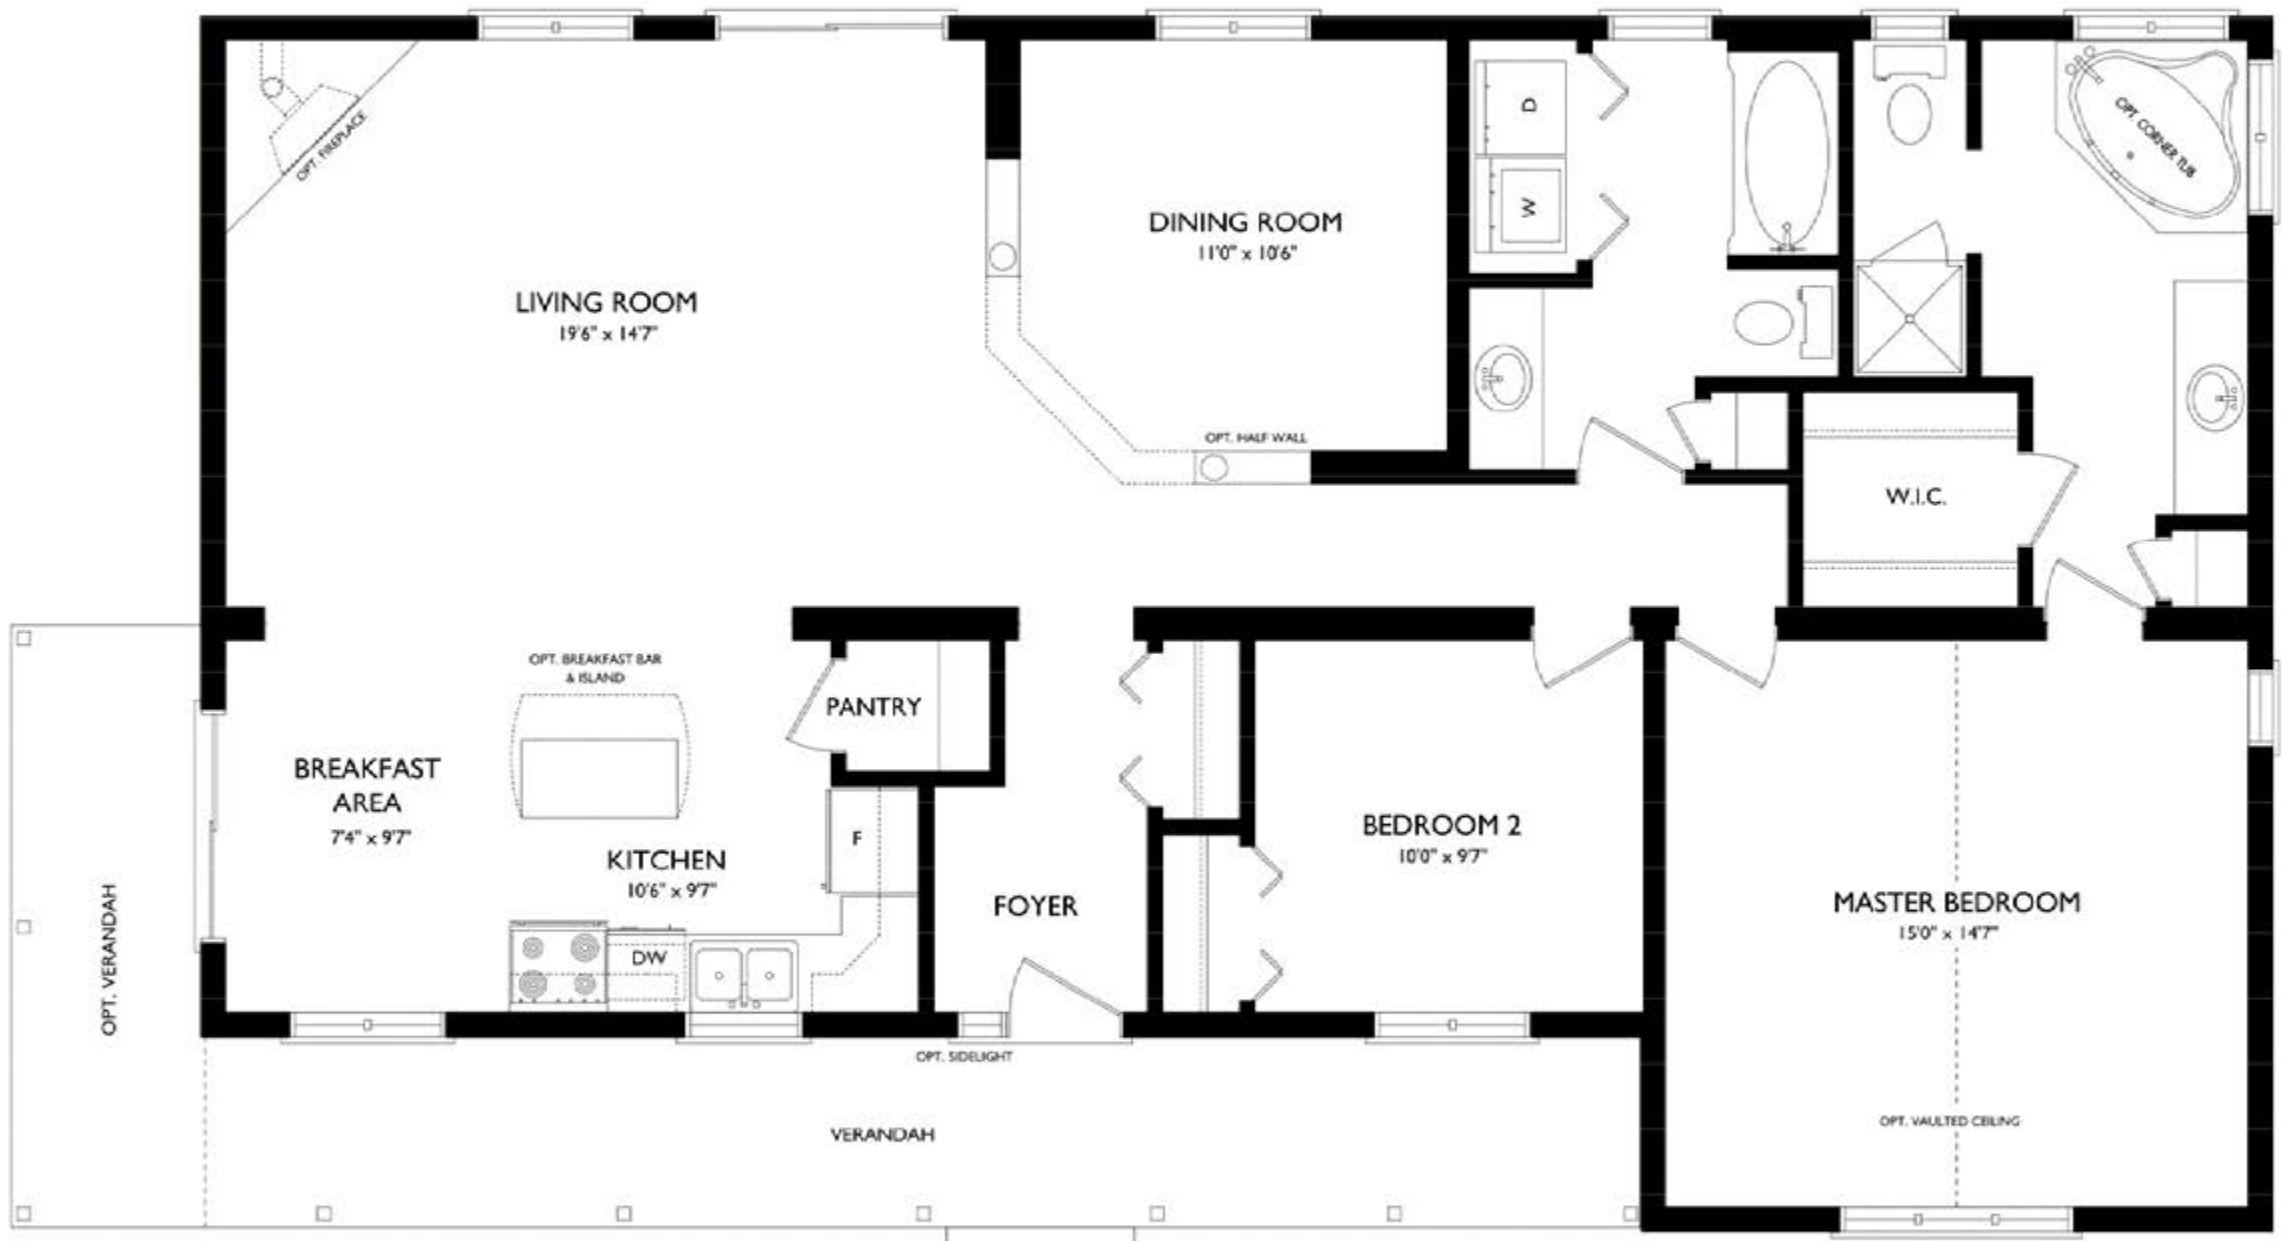

QUALITY HOMES

THE CARLETON

BUNGALOW COLLECTION
EXCEPTIONAL LAYOUT

2 BEDS | 2 BATHS

ELEVATION B
1,465 SQ.FT. (53' x 32')

QUALITY HOMES

Some optional features shown. Sizes and finishes may vary. E.&O.E.

THE CARLETON

ELEVATION B
1,465 SQ.FT.
2 BEDS | 2 BATHS

The Art and Science of Building. QualityHomes.ca