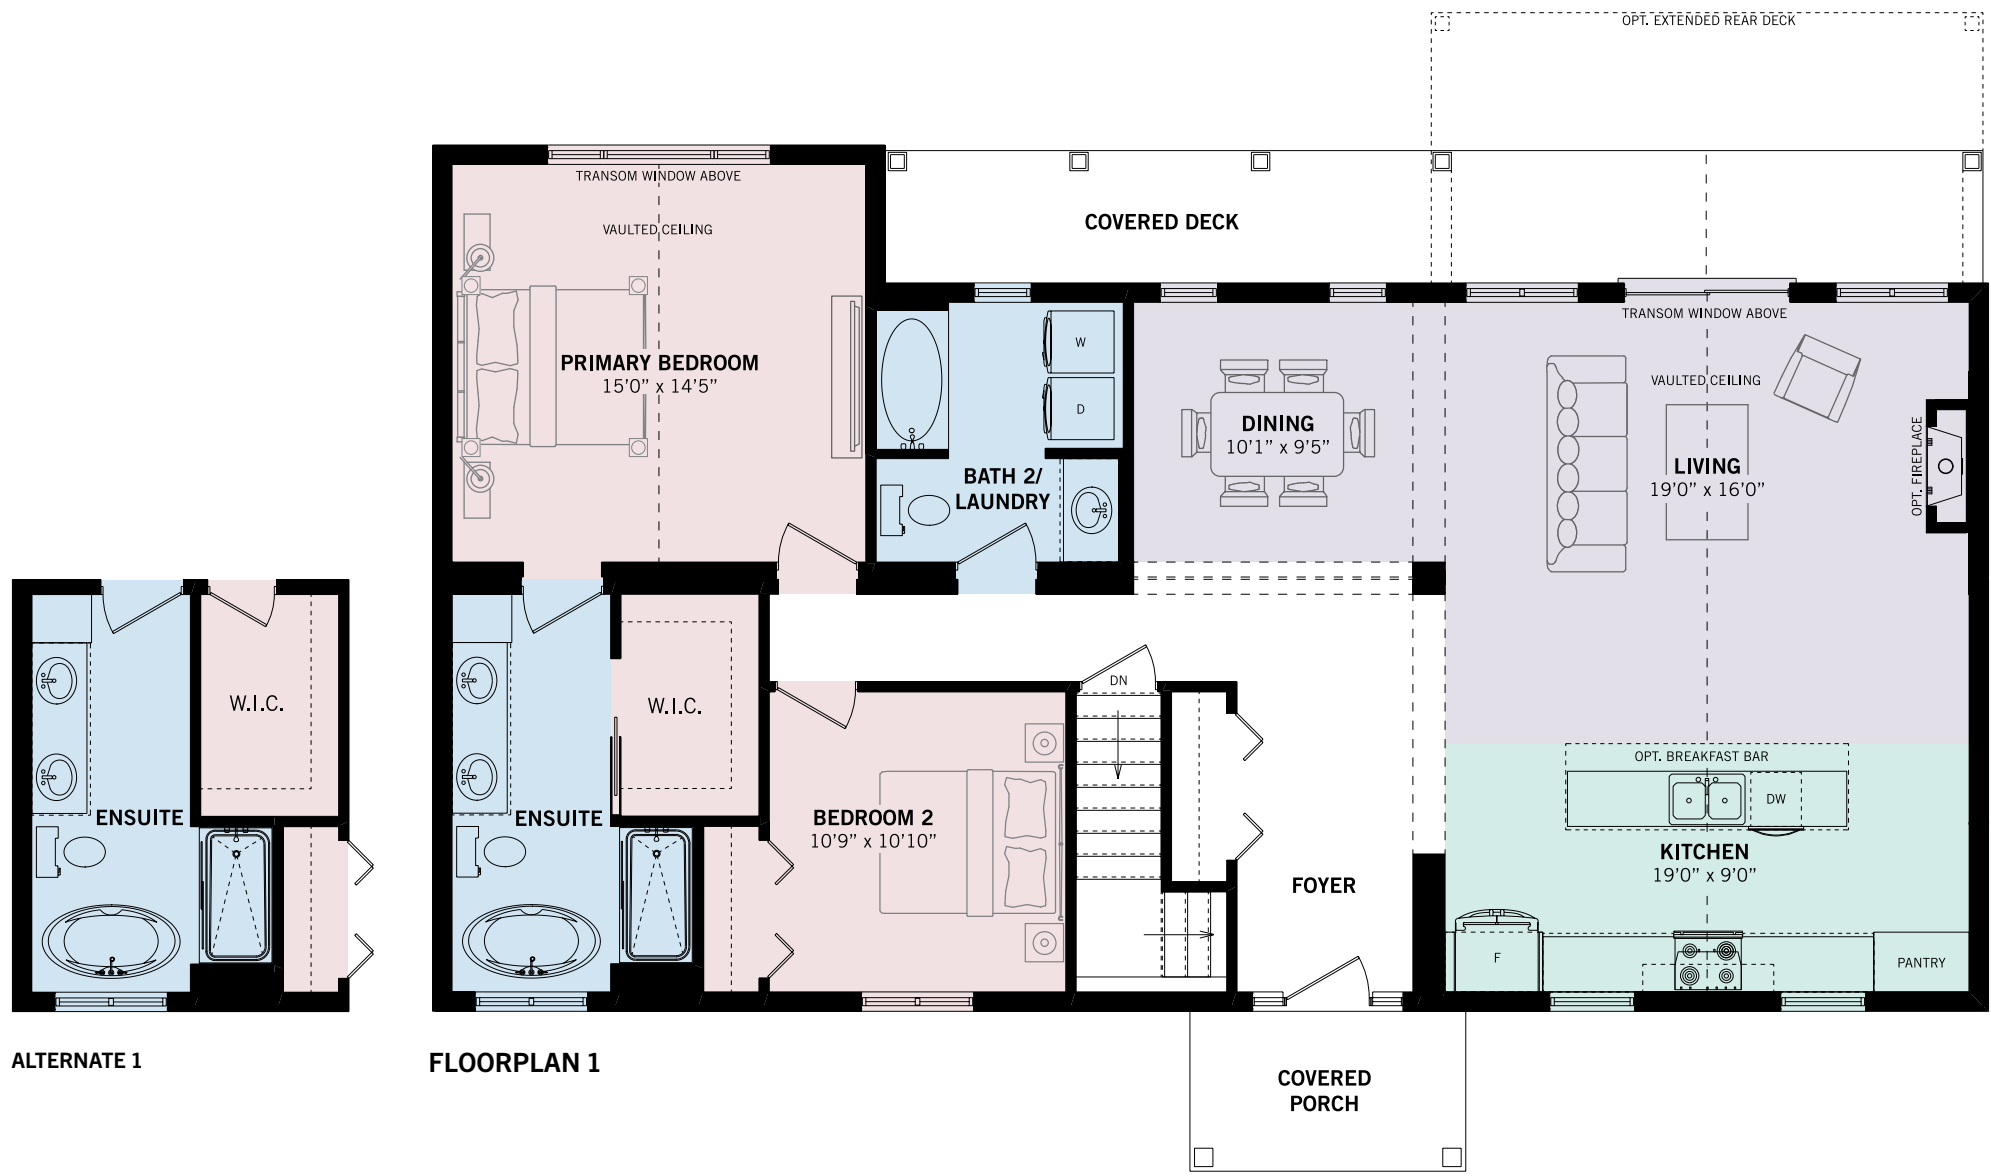

THE CARLETON
ELEVATION B

BUNGALOW COLLECTION
HEARTFELT HOMESTEAD

3 BEDS | 2 BATHS

1,536 SQ. FT. (56'0" X 37'0")