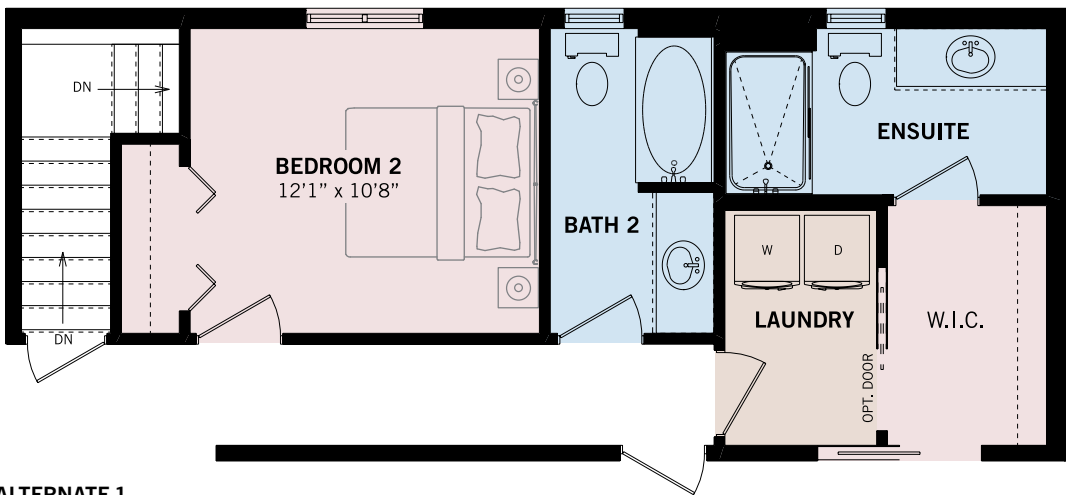

ALTERNATE 1