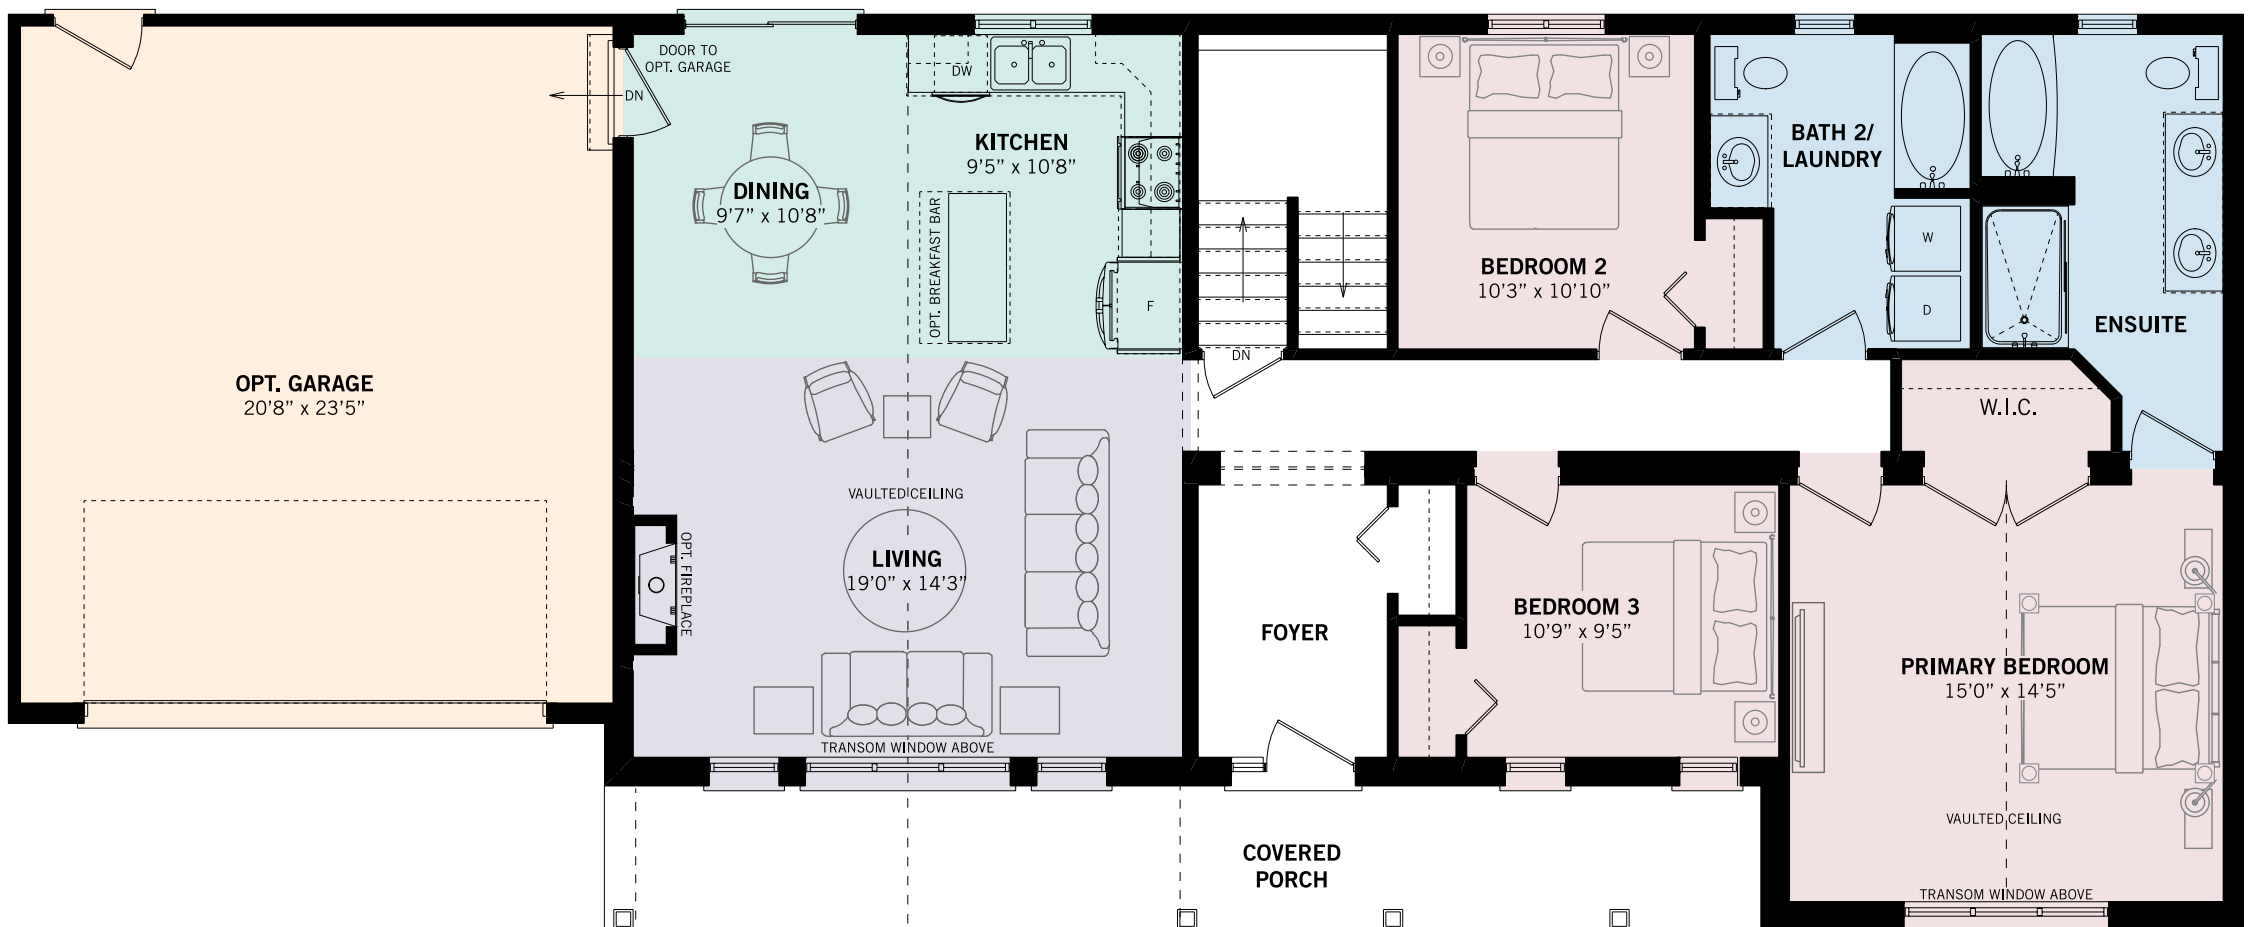

THE CARLETON
ELEVATION A

BUNGALOW COLLECTION
HEARTFELT HOMESTEAD

3 BEDS | 2 BATHS