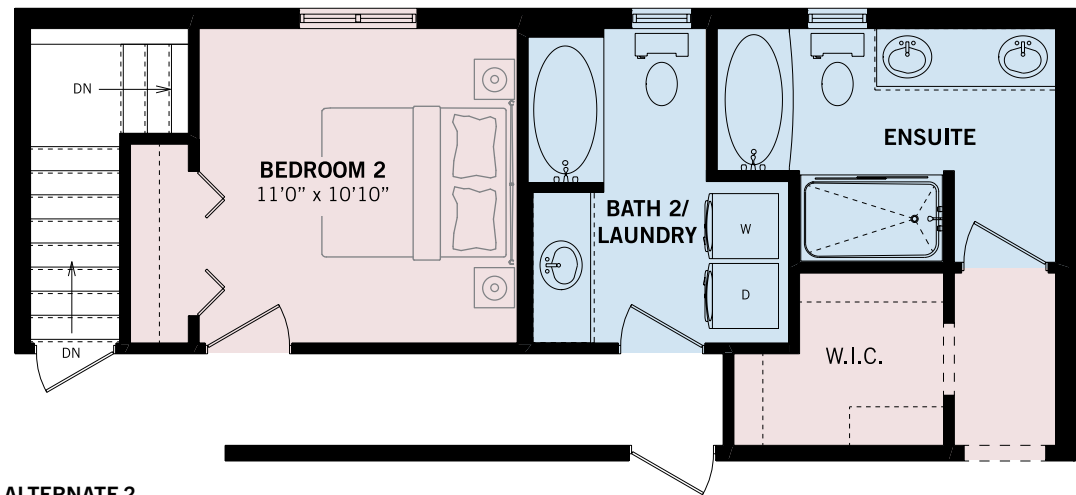

ALTERNATE 2