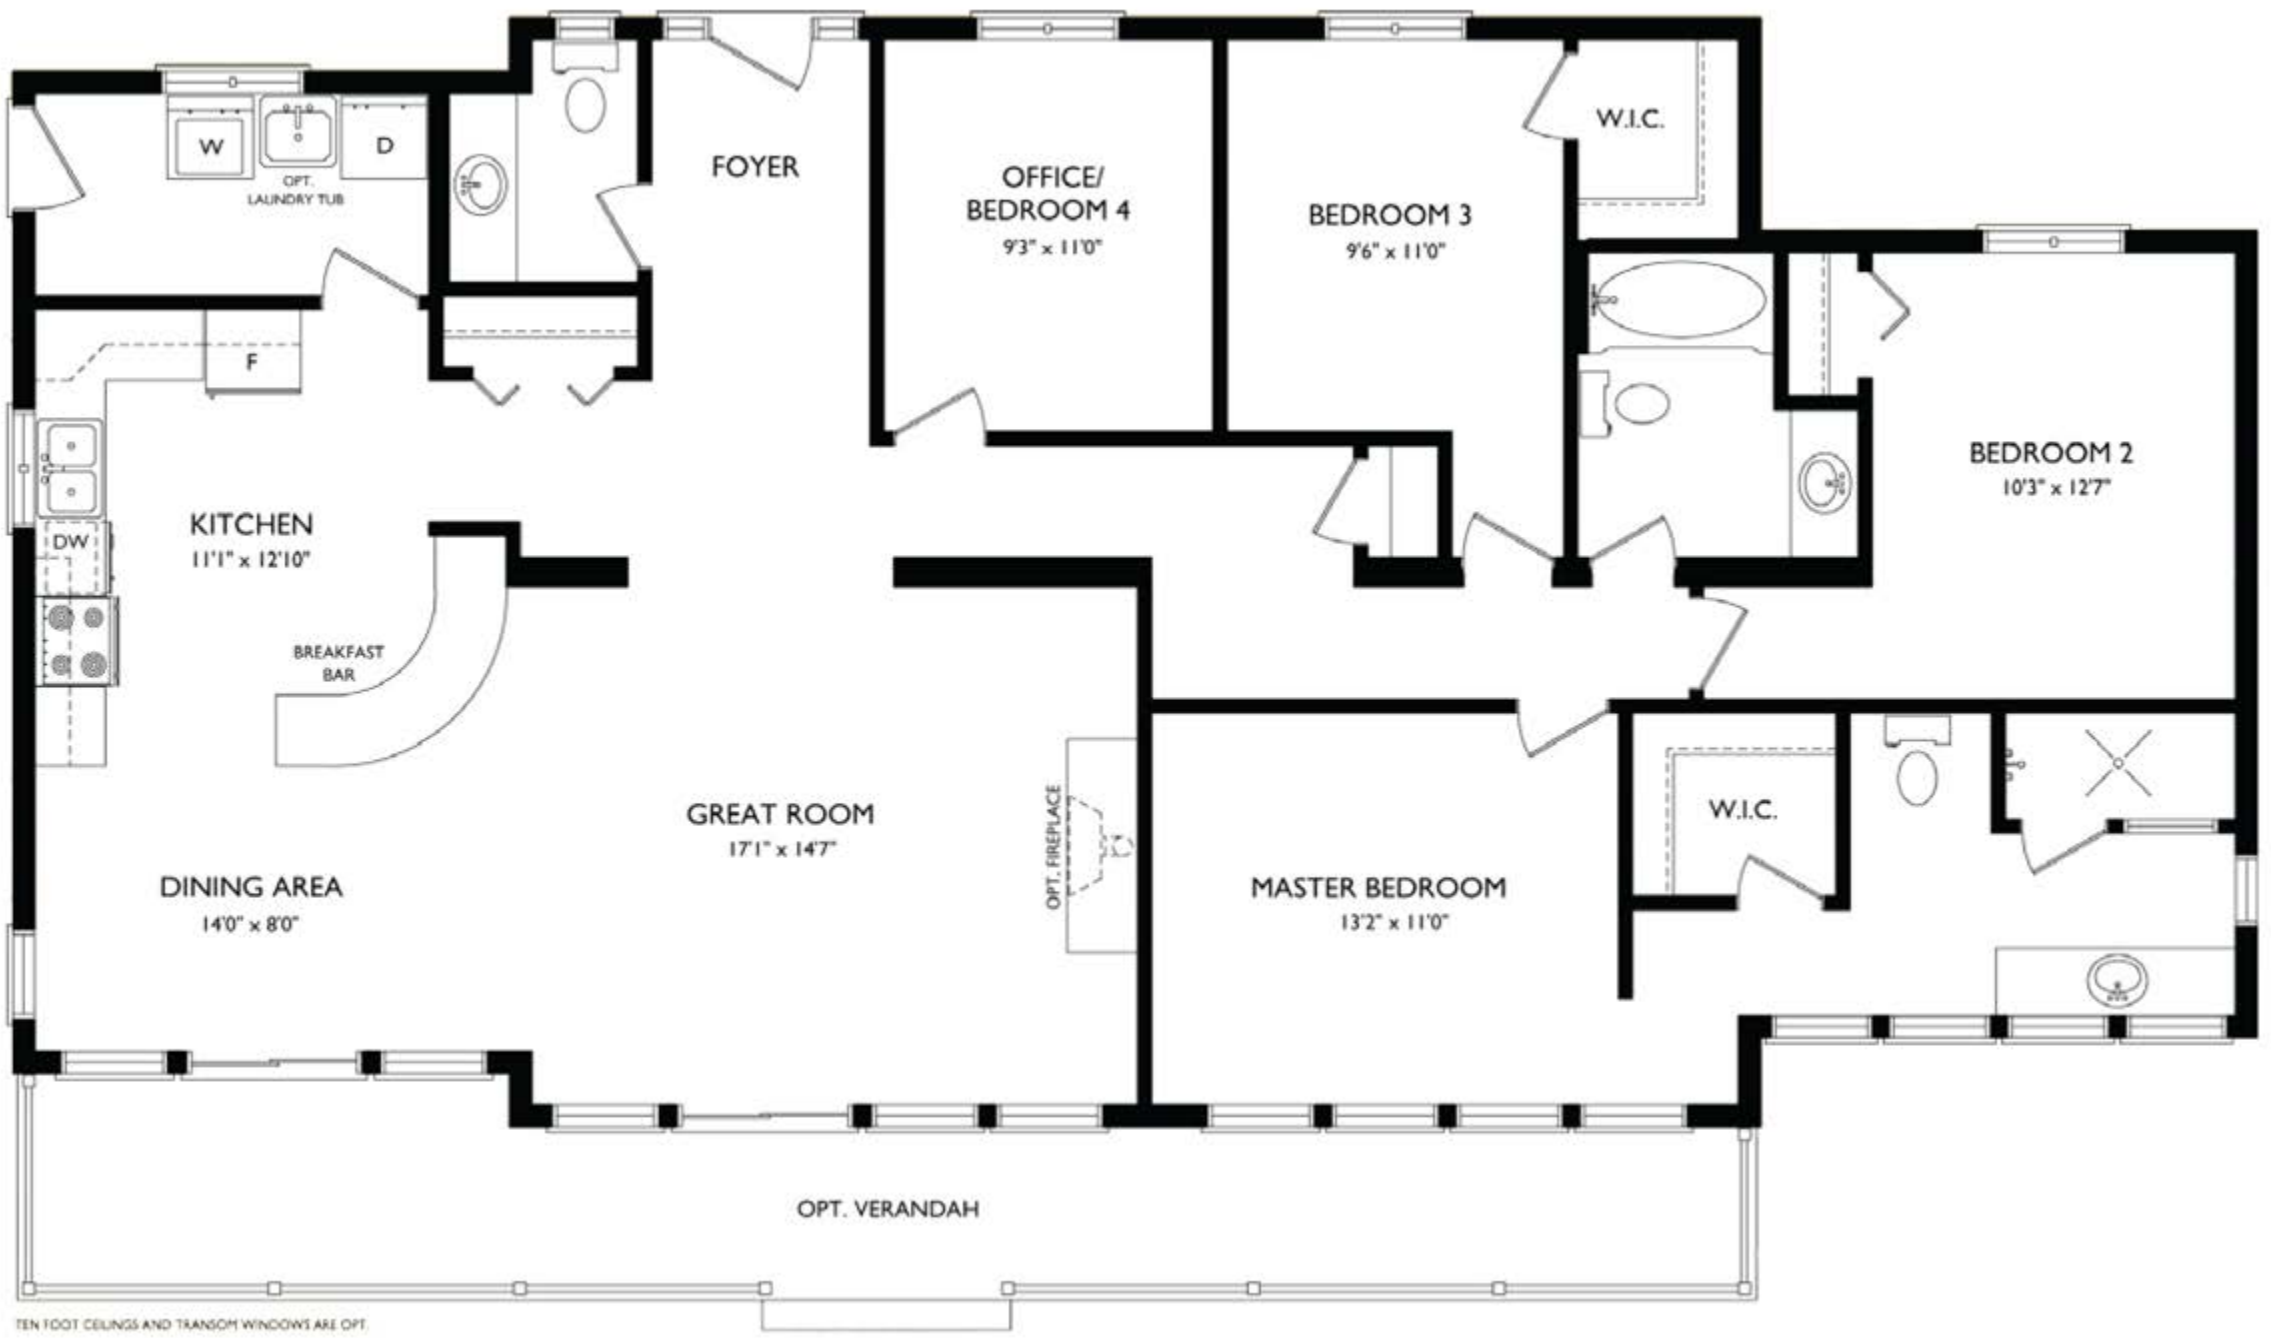

THE BUCKHORN

COTTAGE COLLECTION
A DREAM COTTAGE

4 BEDS | 2.5 BATHS

1,800 SQ.FT. (63' x 31')

Some optional features shown. Sizes and finishes may vary. E.&O.E.